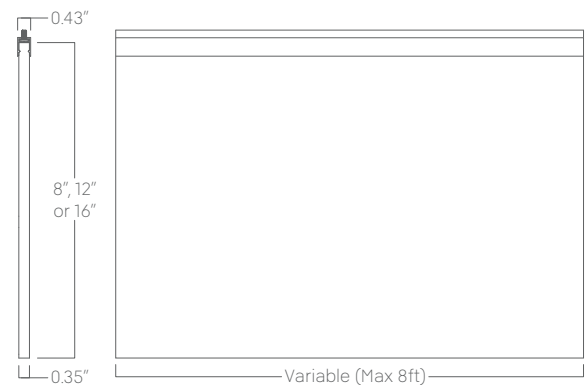

Dimensions

STFU Glide

Ordering Information

For each option group below specify one option. If you don't see your preferred option listed, contact us for [help](#).

1	Fixture ID	2	Felt Height	3	Felt Length	4	Felt Finish
	STFU.GLIDE	FH8	8 inch felt height	X	Specify felt length 8ft max length	FW	White felt
		FH12	12 inch felt height			FBLK	Black felt
		FH16	16 inch felt height			FGRY	Grey felt
						F/	Any available felt color See options on page 4
5	Extrusion Finish	5	Mounting				
W	White	AC.X	AC cable; 50" field cuttable Specify canopy, 5"; 3.5" (plaster-in), CC (conduit knock-outs).				
BLK	Black	ACTB.X	Aircraft cable to Tbar clip Specify 9/16th; 15/16th; or Slot.				
CC	Custom color See finish options here	ACTG.X	Aircraft cable to Tegular clip Specify 9/16th; 15/16th; or Slot.				
		ACU	AC to unistrut				