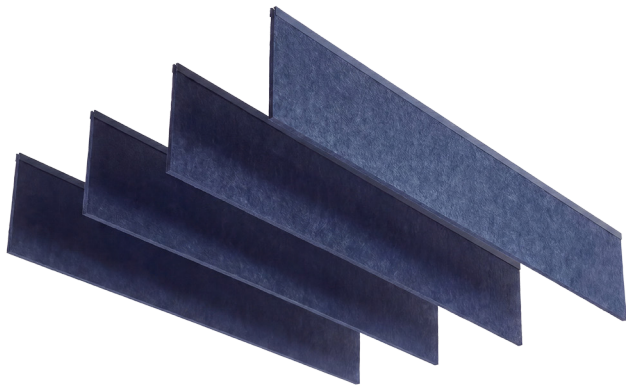

STFU Glide

For noise reduction and architectural lighting in one, the STFU series offers a wide range of acoustic felt colors, shapes, profiles, and mounting options. Custom lengths are tailored to suit any modern space.

Features

- Panels include extruded aluminum mounting channels
- 24 specifiable colors of recycled PET acoustic felt
- Group to achieve your sound control and design goals
- Combine with Coronet luminaires of your choice
- Class-A fire rating
- Fire Spread Index of 0 & Smoke Development Index of 200
- 5 Year, 50,000 hour warranty, damp location rated
- WELL Building Standard compatible [learn more](#)

Dimensions

STFU Glide

Ordering Information

For each option group below specify one option. If you don't see your preferred option listed, contact us for [help](#).

1	Fixture ID	2	Felt Height	3	Felt Length	4	Felt Finish
	STFU.GLIDE	FH8	8 inch felt height	X	Specify felt length 8ft max length	FW	White felt
		FH12	12 inch felt height			FBLK	Black felt
		FH16	16 inch felt height			FGRY	Grey felt
						F/	Any available felt color See options on page 4
5	Extrusion Finish	5	Mounting				
W	White	AC.X	AC cable; 50" field cuttable Specify canopy, 5"; 3.5" (plaster-in), CC (conduit knock-outs).				
BLK	Black	ACTB.X	Aircraft cable to Tbar clip Specify 9/16th; 15/16th; or Slot.				
CC	Custom color See finish options here	ACTG.X	Aircraft cable to Tegular clip Specify 9/16th; 15/16th; or Slot.				
		ACU	AC to unistrut				

Emerald

Sage

Acoustic Felt Wood Grain

Weathered Oak

Chestnut

Oak

Light Teak

Please note that colors may vary depending on screen settings. For an accurate representation, please request a sample.