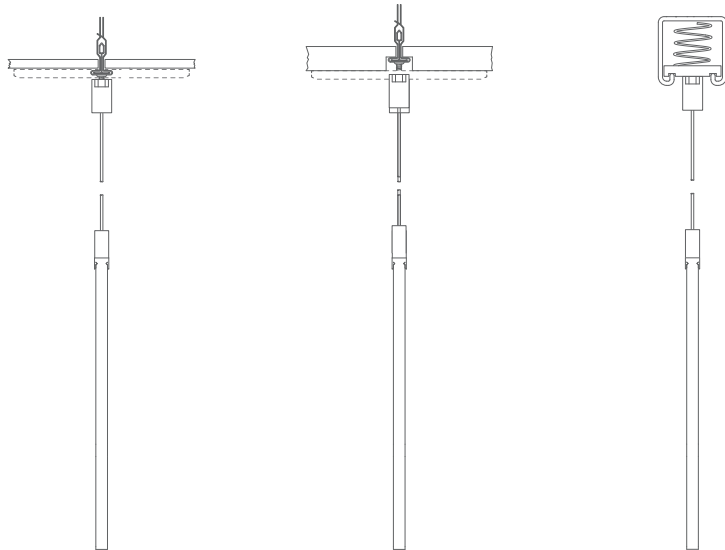

Dimensions

STFU Glide

Ordering Information

For each option group below specify one option. If you don't see your preferred option listed, contact us for [help](#).

1	Fixture ID	2	Felt Height	3	Felt Length	4	Felt Finish
	STFU.GLIDE	FH8	8 inch felt height	X	Specify felt length 8ft max length	FW	White felt
		FH12	12 inch felt height			FBLK	Black felt
		FH16	16 inch felt height			FGRY	Grey felt
						F/	Any available felt color See options on page 4
5	Extrusion Finish	5	Mounting				
W	White	AC.X	AC cable; 50" field cuttable Specify canopy, 5"; 3.5" (plaster-in), CC (conduit knock-outs).				
BLK	Black	ACTB.X	Aircraft cable to Tbar clip Specify 9/16th; 15/16th; or Slot.				
CC	Custom color See finish options here	ACTG.X	Aircraft cable to Tegular clip Specify 9/16th; 15/16th; or Slot.				
		ACU	AC to unistrut				

Technical Information

click [here](#) or scan QR code

Wiring diagrams, PoE and sensor details

Mounting Options

Custom mounting types and ceiling transitions available; consult factory.
Mounting locations will be added to approval drawings on request.

AC.5"
AC cable,
5" canopy

AC.3.5"
AC cable,
3.5" canopy

AC.CC
AC cable,
Conduit knock-outs

ACTB.X
AC cable,
Tbar: 9/16", 15/16", or Slot

ACTG.X
AC cable,
Tegular: 9/16" or 15/16"

ACU
AC cable
to unistrut

To prevent damage to fixtures, factory designated suspension points must not be field altered.
Do not attempt installation if you do not understand the installation instructions.