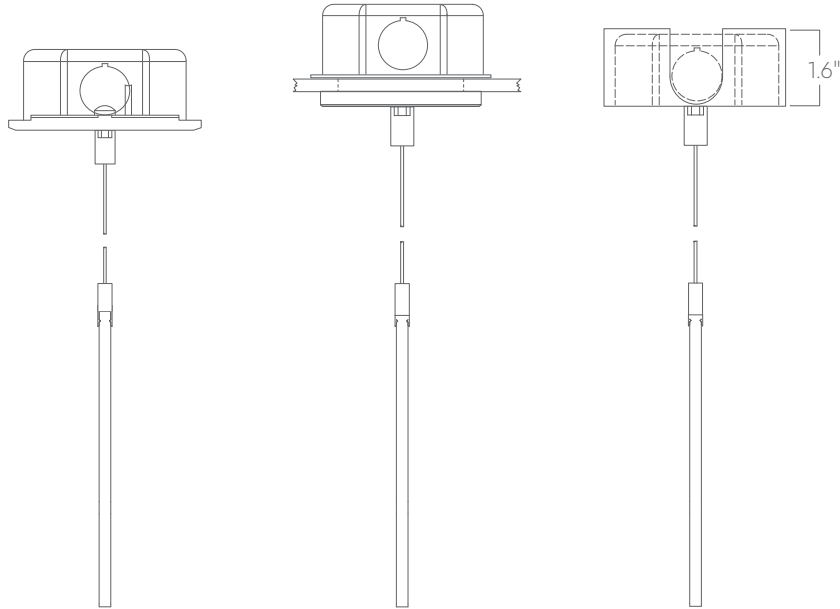

Dimensions

STFU Glide

Ordering Information

For each option group below specify one option. If you don't see your preferred option listed, contact us for [help](#).

1	Fixture ID	2	Felt Height	3	Felt Length	4	Felt Finish
	STFU.GLIDE	FH8	8 inch felt height	X	Specify felt length 8ft max length	FW	White felt
		FH12	12 inch felt height			FBLK	Black felt
		FH16	16 inch felt height			FGRY	Grey felt
						F/	Any available felt color See options on page 4
5	Extrusion Finish	5	Mounting				
W	White	AC.X	AC cable; 50" field cuttable Specify canopy, 5"; 3.5" (plaster-in), CC (conduit knock-outs).				
BLK	Black	ACTB.X	Aircraft cable to Tbar clip Specify 9/16th; 15/16th; or Slot.				
CC	Custom color See finish options here	ACTG.X	Aircraft cable to Tegular clip Specify 9/16th; 15/16th; or Slot.				
		ACU	AC to unistrut				

Technical Information

click [here](#) or scan QR code

Wiring diagrams, PoE and sensor details

Mounting Options

Custom mounting types and ceiling transitions available; consult factory.
Mounting locations will be added to approval drawings on request.

AC.5"
AC cable,
5" canopy

AC.3.5"
AC cable,
3.5" canopy

AC.CC
AC cable,
Conduit knock-outs

ACTB.X
AC cable,
Tbar: 9/16", 15/16", or Slot

ACTG.X
AC cable,
Tegular: 9/16" or 15/16"

ACU
AC cable
to unistrut

To prevent damage to fixtures, factory designated suspension points must not be field altered.
Do not attempt installation if you do not understand the installation instructions.