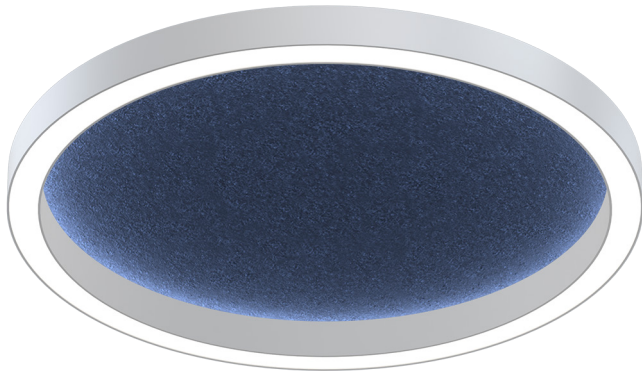

# Ring 6ft STFU Top direct

For noise reduction and architectural lighting in one, the STFU series offers a wide range of acoustic felt colors, shapes, profiles, and mounting options.

## Features

- 24 specifiable colors of recycled PET acoustic felt
- Noise Reduction Coefficient of .75 with a Class-A fire rating
- Fire Spread Index of 0 & Smoke Development Index of 200
- Rolled extruded aluminum
- Aluminum core LED boards, specifiable optics
- Specifiable color temperature. CRI > 90, R9 > 50
- Specifiable, dimmable drivers or PoE
- 5 Year, 50,000 hour warranty, damp location rated
- WELL Building Standard compatible [learn more](#)

## Dimensions