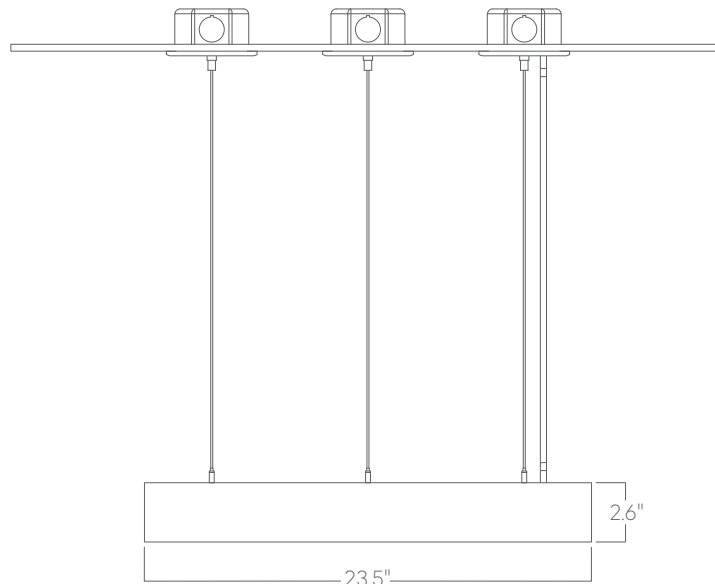

Light Teak

Please note that colors may vary depending on screen settings. For an accurate representation, please request a sample.

Ring 2ft STFU Top direct

Mounting Options

Custom mounting types and ceiling transitions available; consult factory.
Mounting and power feed locations will be added to approval drawings on request.

Aircraft cable (Single canopy at the center)

Aircraft cable (individual susp. points)

Please consult factory shop drawings for suspension points.

To prevent damage to fixtures, factory designated suspension points must not be field altered.