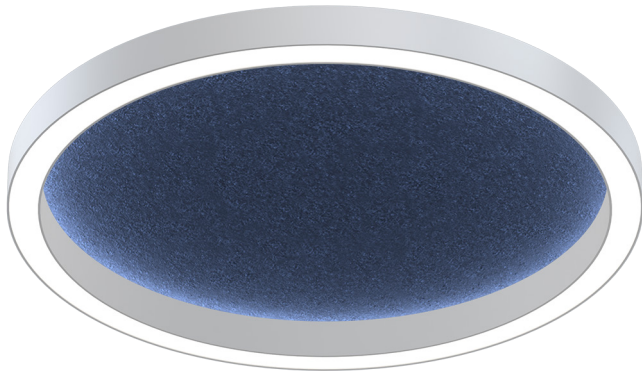

Ring 2ft STFU Top direct

For noise reduction and architectural lighting in one, the STFU series offers a wide range of acoustic felt colors, shapes, profiles, and mounting options.

Features

- 24 specifiable colors of recycled PET acoustic felt
- Noise Reduction Coefficient of .75 with a Class-A fire rating
- Fire Spread Index of 0 & Smoke Development Index of 200
- Rolled extruded aluminum
- Aluminum core LED boards, specifiable optics
- Specifiable color temperature. CRI > 90, R9 > 50
- Specifiable, dimmable drivers or PoE
- 5 Year, 50,000 hour warranty, damp location rated
- WELL Building Standard compatible [learn more](#)

Dimensions

Optics

Representative distribution and peak candela. For other options see order information or IES files [here](#).

Ring 2ft STFU Top direct

Ordering Information

For each option group below specify one option. If you don't see your preferred option listed, contact us for [help](#).