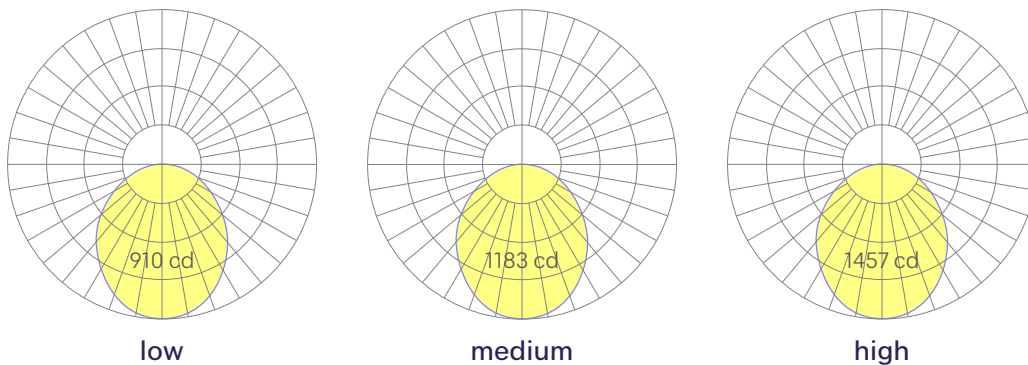

Dimensions

Optics

Representative distribution and peak candela. For other options see order information or IES files [here](#).

Ring 2ft STFU Top direct

Ordering Information

For each option group below specify one option. If you don't see your preferred option listed, contact us for [help](#).