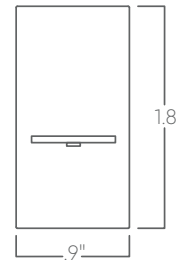

Dimensions

Optics

Representative distribution and peak candela. For other options see order information or IES files [here](#).

Rush BKO decorative stem direct

Ordering Information

For each option group below specify one option. If you don't see your preferred option listed, contact us for [help](#).