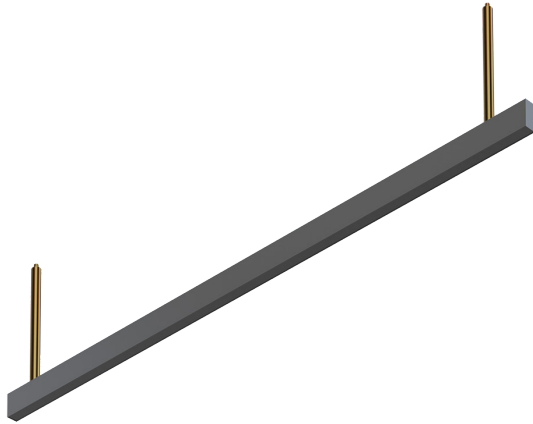

Rush BKO decorative stem direct

The Black Optic Series of architectural luminaires seamlessly blends into dark surroundings. Custom lengths and patterns are tailored to suit any modern space.

Features

- 6.5" tall decorative stem mounting
- Power over aircraft cable system
- Specially formulated lens that blends into dark spaces
- Extruded recycled aluminum housing
- Aluminum core LED boards, specifiable output
- Specifiable color temperature. CRI > 90, R9 > 50
- Custom lengths, welded patterns, and finishes available
- Integral specifiable dimmable drivers or PoE
- 5 Year, 50,000 hour warranty, damp location rated
- WELL Building Standard compatible [learn more](#)

Dimensions

Optics

Representative distribution and peak candela. For other options see order information or IES files [here](#).

Rush BKO decorative stem direct

Ordering Information

For each option group below specify one option. If you don't see your preferred option listed, contact us for [help](#).