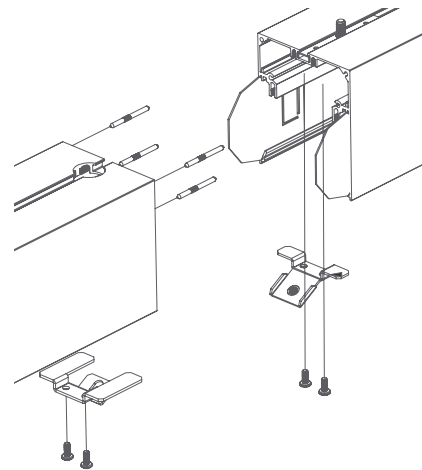

Weight

1 lb per foot

Patterns

Featuring illuminated welded corners and angles. Consult factory for custom designs and elevations.

Optics

Room facing lens is black when unilluminated, seamlessly blending into dark environments. Uplight is available for some models.

Construction

Housings are extruded premium, recycled aluminum. Individual fixtures are available up to 12' long and may be specified as nominal or precision lengths. Precision lengths are supplied within 1/8" tolerance.

Joined Runs

Runs of any length may be specified and are comprised of multiple, factory-engineered, joined sections. Individually specified luminaires are not field joinable.

Representative joinery. For product specific details see installation guides or submittal drawings.