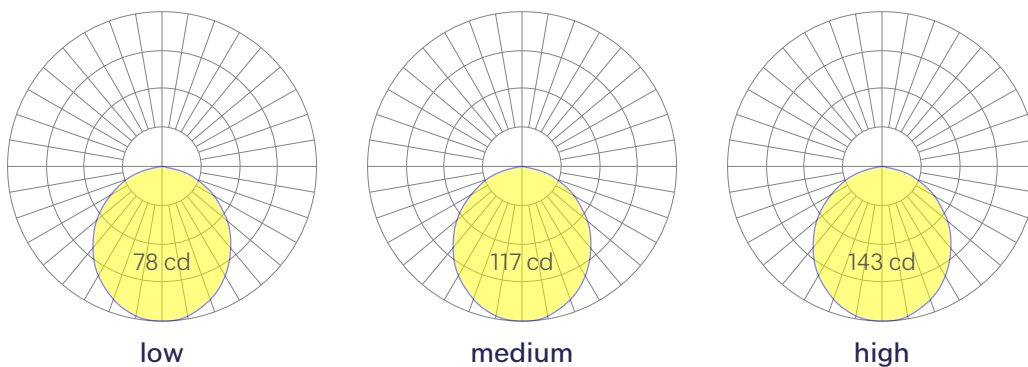

Rush BKO decorative stem direct

The Black Optic Series of architectural luminaires seamlessly blends into dark surroundings. Custom lengths and patterns are tailored to suit any modern space.

Features

- 6.5" tall decorative stem mounting
- Power over aircraft cable system
- Specially formulated lens that blends into dark spaces
- Extruded recycled aluminum housing
- Aluminum core LED boards, specifiable output
- Specifiable color temperature. CRI > 90, R9 > 50
- Custom lengths, welded patterns, and finishes available
- Integral specifiable dimmable drivers or PoE
- 5 Year, 50,000 hour warranty, damp location rated
- WELL Building Standard compatible [learn more](#)

Dimensions

Optics

Representative distribution and peak candela. For other options see order information or IES files [here](#).

Rush BKO decorative stem direct

Ordering Information

For each option group below specify one option. If you don't see your preferred option listed, contact us for [help](#).