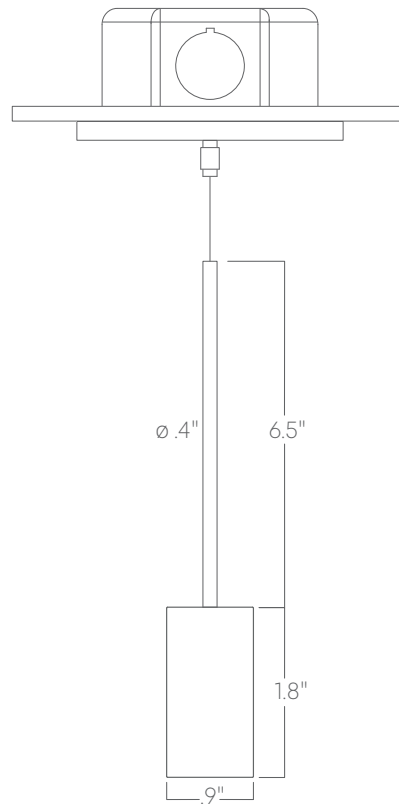

Rush BKO decorative stem direct

Mounting Options

Custom mounting types and ceiling transitions available; consult factory.
Mounting and power feed locations will be added to approval drawings on request.

Decorative Pendant Stem

Please consult factory shop drawings for suspension points.

To prevent damage to fixtures, factory designated suspension points must not be field altered.

Do not attempt installation if you do not understand the installation instructions.