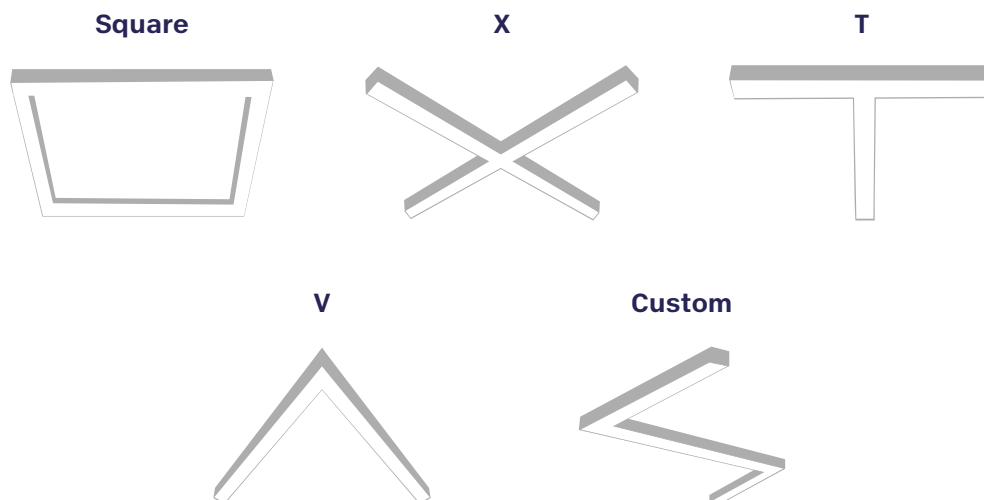

Construction

Housings are extruded premium, recycled aluminum. Individual fixtures are available up to 12' long and may be specified as nominal or precision lengths. Precision lengths are supplied within 1/8" tolerance.

Joined Runs

Runs of any length may be specified and are comprised of multiple, factory-engineered, joined sections. Individually specified luminaires are not field joinable.

Representative joinery. For product specific details see installation guides or submittal drawings.