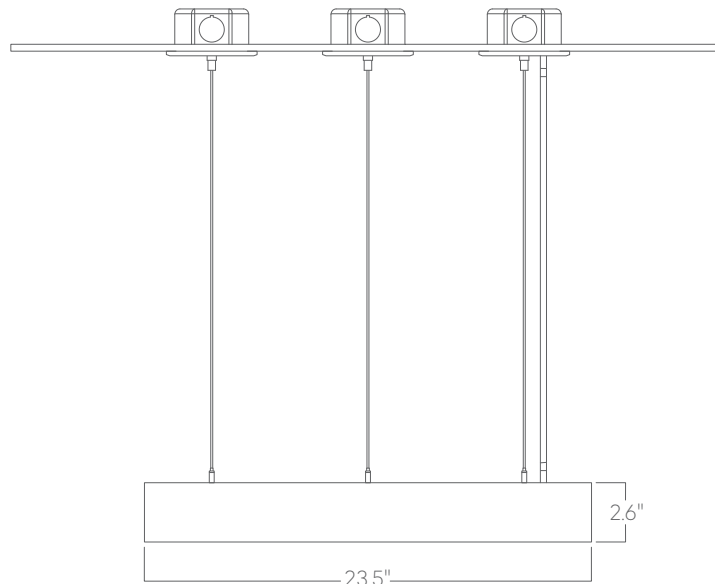

Light Teak

Please note that colors may vary depending on screen settings. For an accurate representation, please request a sample.

Ring 2ft STFU WRP direct

Mounting Options

Custom mounting types and ceiling transitions available; consult factory.
Mounting and power feed locations will be added to approval drawings on request.

Aircraft cable (Single canopy at the center)

Aircraft cable (individual susp. points)

Please consult factory shop drawings for suspension points.

To prevent damage to fixtures, factory designated suspension points must not be field altered.