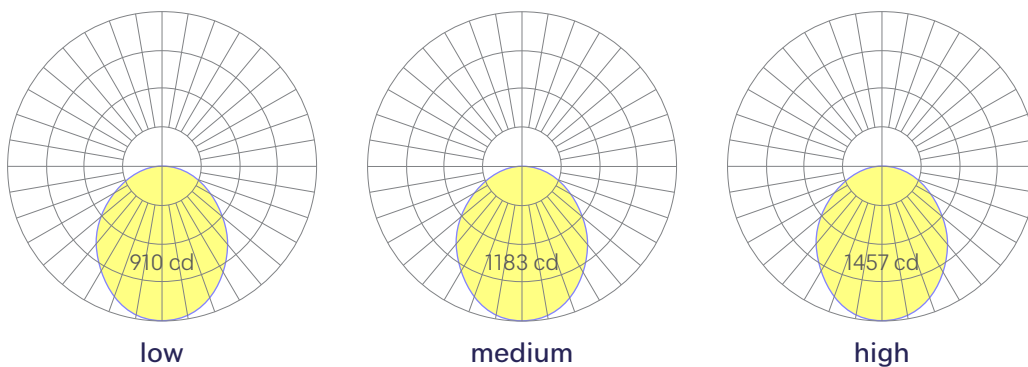

Dimensions

Optics

Representative distribution and peak candela. For other options see order information or IES files [here](#).

Ring 2ft STFU WRP direct

Ordering Information

For each option group below specify one option. If you don't see your preferred option listed, contact us for [help](#).