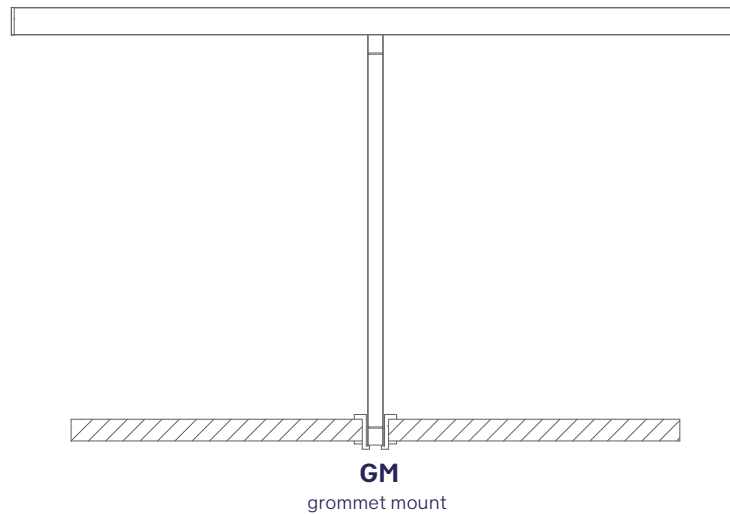

Taskbar 1

Drivers & Electrical

Remote, dimmable drivers are supplied in enclosures.
For remote driver box sizes, click [here](#).

Finishes

All luminaires are finished in high quality polyester powder coating. Our standard color is white. Any RAL color may be specified.

Weight

1 lb per foot

Mounting

Optics

Glare-free, beam-controlling TIR optics.

Construction

Extruded, recycled aluminum housing with formed cast ends. Arms are welded steel.

Grommet

Washer

Locknut