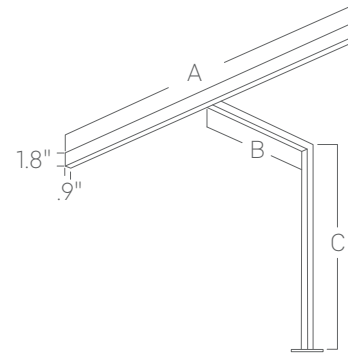

Dimensions

Arms are 1" square tube.
Dimensions A,B, & C are specifiable.

Optics

Representative distribution and peak candela. For other options see order information or IES files [here](#).

Taskbar 1

Ordering Information

For each option group below specify one option. If you don't see your preferred option listed, contact us for [help](#).

1	Fixture ID	2	Configuration/Length	3	Color Temperature	4	Output
	RUSH.TB1		Fixture Length (A) X'X" Specify Length Maximum 4ft. Horizontal Arm (B) X'X" Specify Length Maximum 36". Vertical Arm (C) X'X" Specify Length Maximum 48".		27 2700K/90 CRI 30 3000K/90 CRI 35 3500K/90 CRI 40 4000K/90 CRI		LOW Low output MED Medium output HIGH High output CUST Custom output Specify watts or lumens
5	Voltage	6	Driver	7	Finish	8	Mounting
	UNV Universal (120/277V)		DB Standard 0-10V 1% DB.1% 0-10V 0.1%		Housing W White BLK Black CC Custom Color See finish options here . Louver W White BLK Black		GM Grommet Mount
9	Optics	10	Sensors/Controls	11	Circuit	12	Options
	SP 24° Beam FL 36° Beam WFL 55° Beam		NA None		NA None		NA None