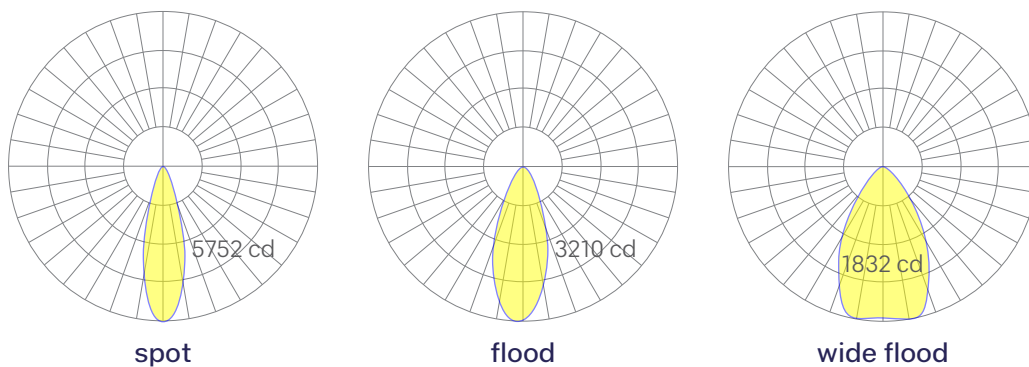

Dimensions

Arms are 1" square tube.
Dimensions A,B, & C are specifiable.

Optics

Representative distribution and peak candela. For other options see order information or IES files [here](#).

Taskbar 1

Ordering Information

For each option group below specify one option. If you don't see your preferred option listed, contact us for [help](#).

1	Fixture ID	2	Configuration/Length	3	Color Temperature	4	Output
	RUSH.TB1		Fixture Length (A) X'X" Specify Length Maximum 4ft. Horizontal Arm (B) X'X" Specify Length Maximum 36". Vertical Arm (C) X'X" Specify Length Maximum 48".		27 2700K/90 CRI 30 3000K/90 CRI 35 3500K/90 CRI 40 4000K/90 CRI		LOW Low output MED Medium output HIGH High output CUST Custom output Specify watts or lumens
5	Voltage	6	Driver	7	Finish	8	Mounting
	UNV Universal (120/277V)		DB Standard 0-10V 1% DB.1% 0-10V 0.1%		Housing W White BLK Black CC Custom Color See finish options here . Louver W White BLK Black		GM Grommet Mount
9	Optics	10	Sensors/Controls	11	Circuit	12	Options
	SP 24° Beam FL 36° Beam WFL 55° Beam		NA None		NA None		NA None