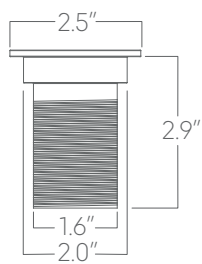

Taskbar 1

Drivers & Electrical

Remote, dimmable drivers are supplied in enclosures.
For remote driver box sizes, click [here](#).

Finishes

All luminaires are finished in high quality polyester powder coating. Our standard color is white. Any RAL color may be specified.

Weight

1 lb per foot

Mounting

Optics

Glare-free, beam-controlling TIR optics.

Construction

Extruded, recycled aluminum housing with formed cast ends. Arms are welded steel.

Grommet