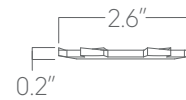

Taskbar 1

Drivers & Electrical

Remote, dimmable drivers are supplied in enclosures.
For remote driver box sizes, click [here](#).

Finishes

All luminaires are finished in high quality polyester powder coating. Our standard color is white. Any RAL color may be specified.

Weight

1 lb per foot

Mounting

Optics

Glare-free, beam-controlling TIR optics.

Construction

Extruded, recycled aluminum housing with formed cast ends. Arms are welded steel.

Washer

Locknut