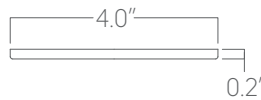

Taskbar 1

Drivers & Electrical

Remote, dimmable drivers are supplied in enclosures.
For remote driver box sizes, click [here](#).

Finishes

All luminaires are finished in high quality polyester powder coating. Our standard color is white. Any RAL color may be specified.

Weight

1 lb per foot

Mounting

Optics

Glare-free, beam-controlling TIR optics.

Construction

Extruded, recycled aluminum housing with formed cast ends. Arms are welded steel.

Washer

Locknut