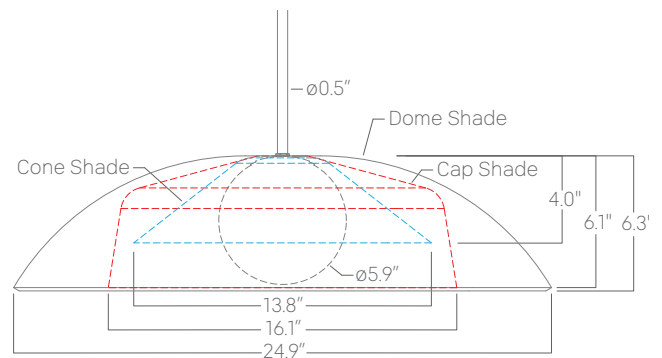

Dimensions

Optics

Dome

Cap

Cone

Representative distribution and peak candela. For other options see order information or IES files [here](#).

Ordering Information

For each option group below specify one option. If you don't see your preferred option listed, contact us for [help](#).