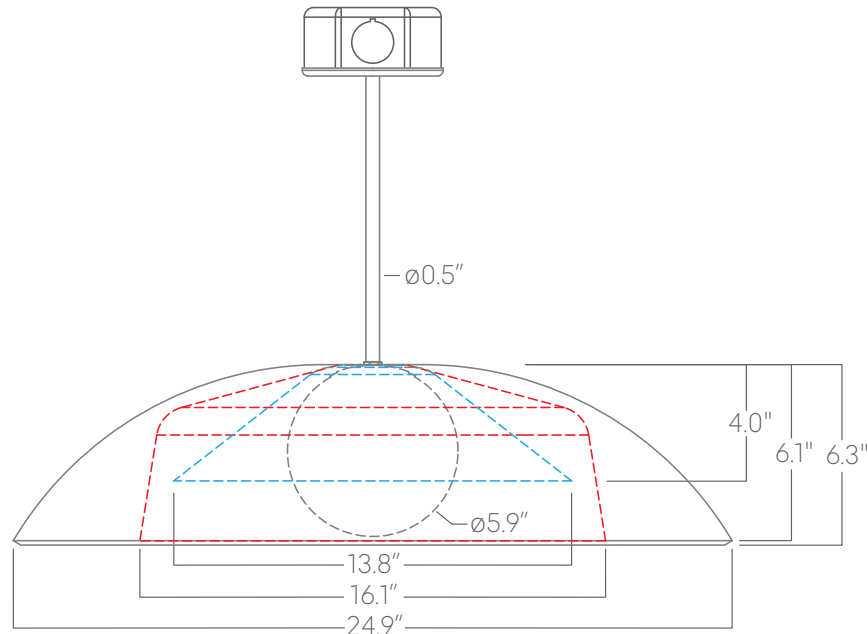

Drivers & Electrical

Remote, dimmable drivers are supplied in enclosures. Several other driver options are available; see ordering information.

For remote driver box sizes, click [here](#).

Emergency Back-Up

A 4W remote emergency driver may be wired. Emergency circuits for use with building generators are also available.

Weight

10 lbs

Felt Colors

Optics

Glass optic provides excellent diffusion and no LED imaging.

Finishes

Acoustic material is made of post-consumer recycled PET felt.

Mounting Options

Pendant stem