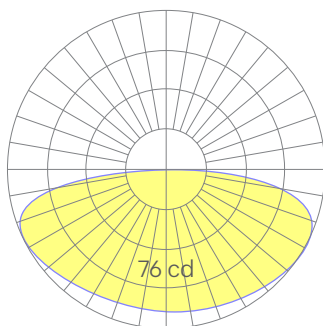

Dimensions

Optics

Dome

Cap

Cone

Representative distribution and peak candela. For other options see order information or IES files [here](#).

Ordering Information

For each option group below specify one option. If you don't see your preferred option listed, contact us for [help](#).