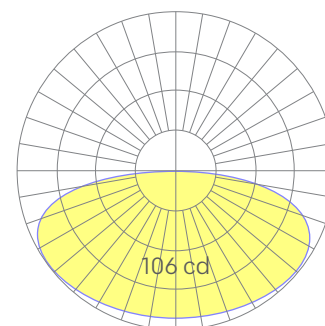

Dimensions

Optics

Dome

Cap

Cone

Representative distribution and peak candela. For other options see order information or IES files [here](#).

Ordering Information

For each option group below specify one option. If you don't see your preferred option listed, contact us for [help](#).

Performance

Shade ¹	Watts	Lumens
Dome	9	342
Cap	9	453
Cone	9	515

¹Based on Marble Grey or Grey interior. For darker colors, derate 20%. For 4000K multiply by 1.02, for 3000K, 0.98, for 2700K, 0.96.

Technical Information