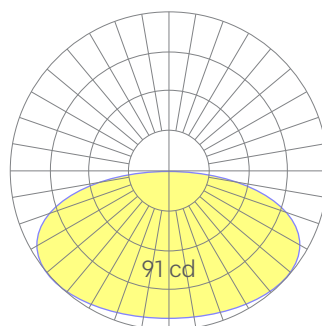

Dimensions

Optics

Dome

Cap

Cone

Representative distribution and peak candela. For other options see order information or IES files [here](#).

Ordering Information

For each option group below specify one option. If you don't see your preferred option listed, contact us for [help](#).