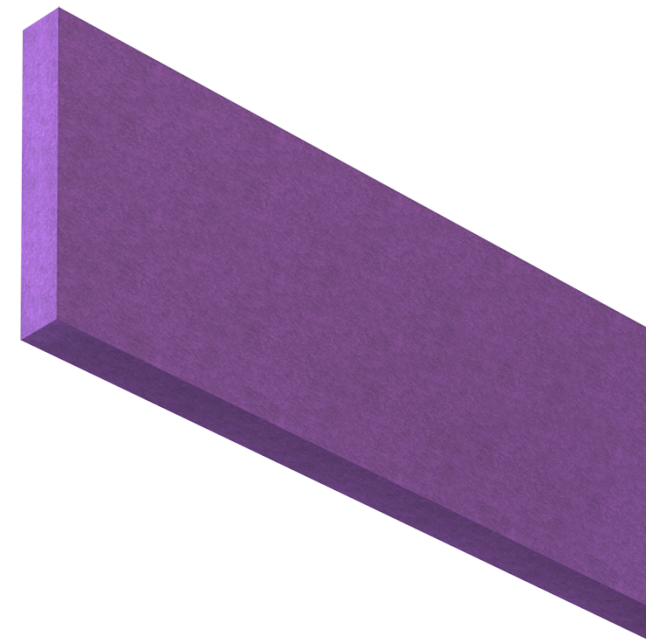

LS STFU

Pictured left (top to bottom): LS2 STFU, LS3 STFU 6" baffle, LS6 STFU 12" baffle

Pictured right: NL STFU 18" baffle