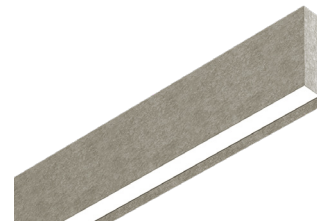

STFU linear

LS1 STFU