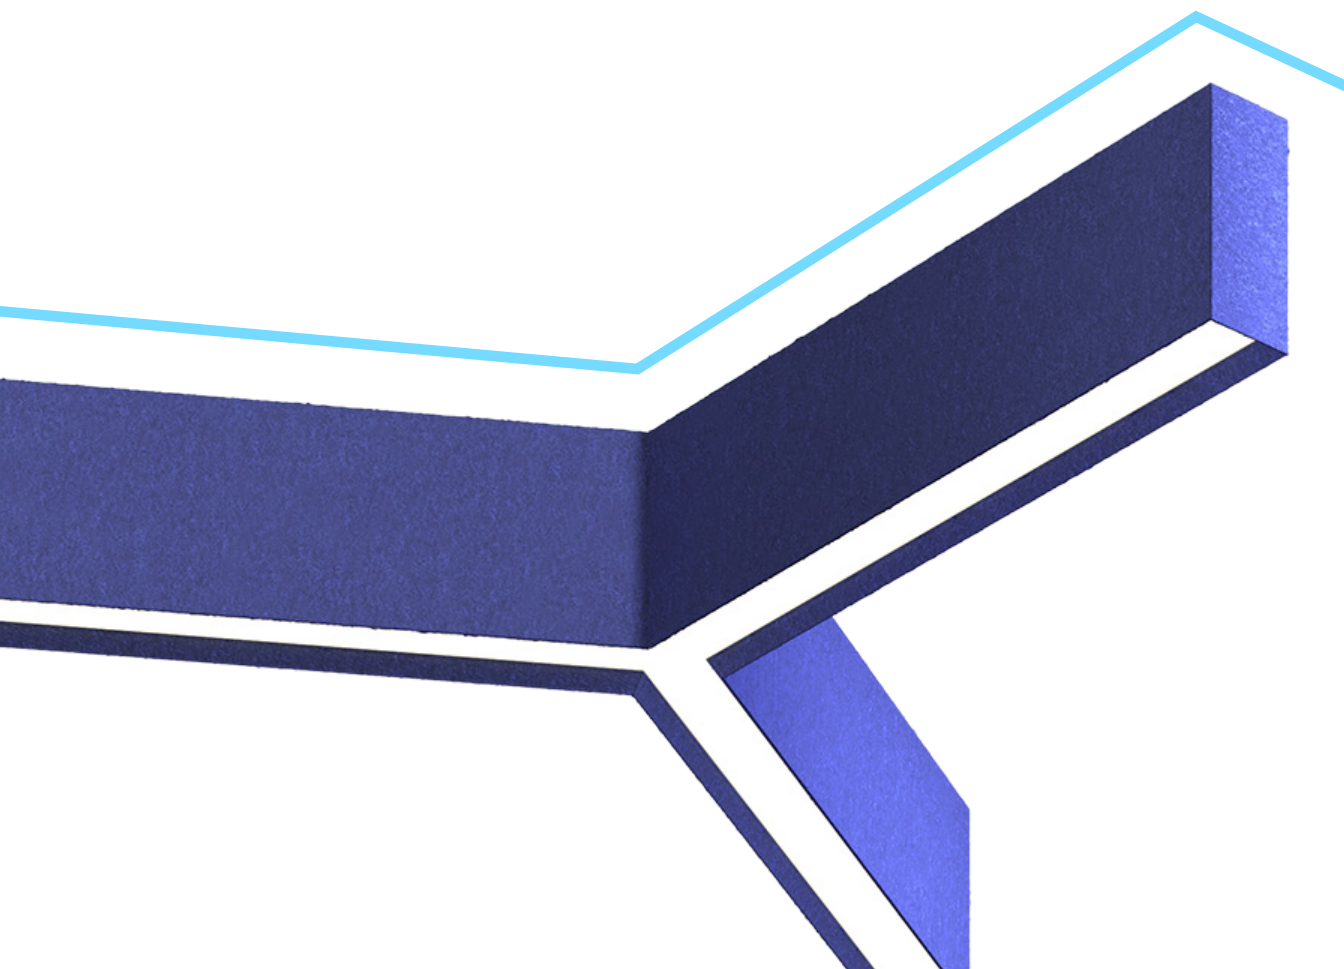

STFU

acoustic series

Coronet[®]
designed and built in the USA

a CarbonNeutral[®] company

Light, Sound and Style

The **STFU Acoustic Series** showcases a seamless fusion of lighting and acoustics. STFU products are wrapped in high-performance acoustic felt to create quality lighting *and* noise control in one.

Our STFU acoustic felt is made from 80% recycled PET material. In addition to providing high acoustic performance, this material is lightweight and fire resistant, making STFU products the perfect addition to any commercial space.

STFU paneling can be applied to most Coronet products. It is compatible with linear and decorative lights, and can be used in custom patterns and elevations.

Pictured (left): LS1 STFU Y

Enhance linear lighting by wrapping any of our LS fixtures in STFU acoustic felt.