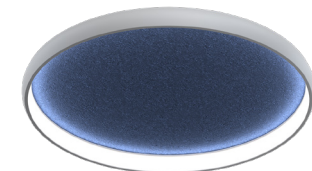

Square STFU

Shush

function meets fun

STFU contours

LS1 Curve STFU

LS2 Curve STFU

Lucie Curve STFU

PRD STFU

Loop STFU

Ring STFU

fun meets style

STFU decorative

Orb STFU

Quad STFU

Petite Fleur combo

Petite Fleur

NL STFU

STFU Baffle

Drop STFU

Loopita STFU

Customize your lighting to fit your space

Choose from **20 colors**
of felt wrapping for your
light fixtures.*

*Consult factory for custom color requests.

STFU