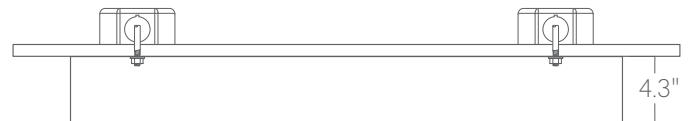

Surface mount

Please consult factory shop drawings for suspension points.

To prevent damage to fixtures, factory designated suspension points must not be field altered.

Do not attempt installation if you do not understand the installation instructions.