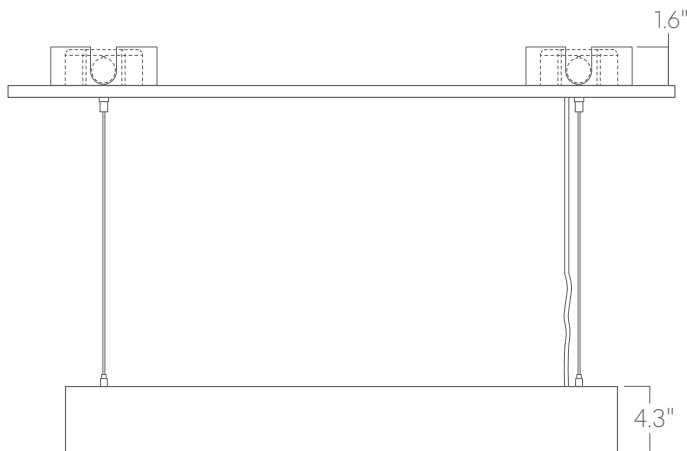

**Aircraft cable
Conduit canopy
with knockouts**