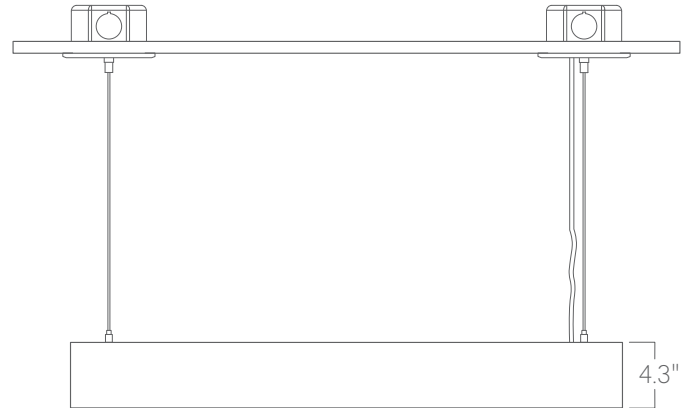

**Aircraft cable
5" canopy**