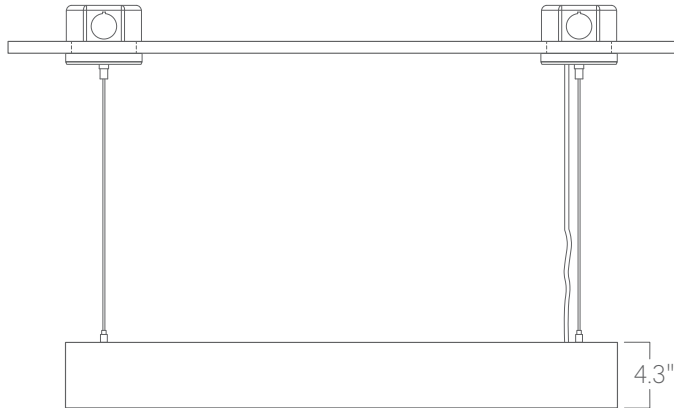

Lucie Stadium direct

Mounting Options

Custom mounting types and ceiling transitions available; consult factory.
Mounting and power feed locations will be added to approval drawings on request.

**Aircraft cable
3.5" canopy**