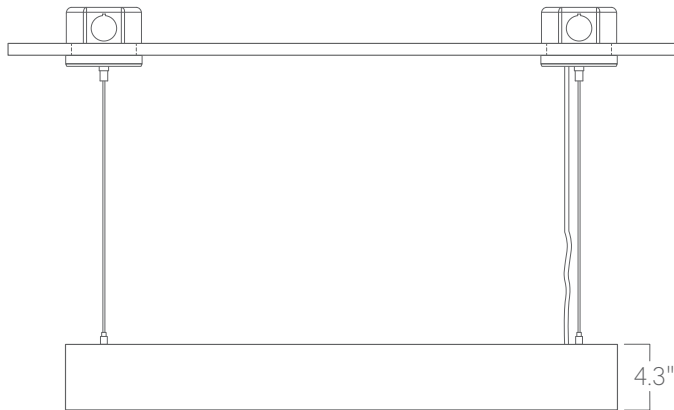

Lucie Rounded Corners direct

Mounting Options

Custom mounting types and ceiling transitions available; consult factory.

**Aircraft cable
3.5" canopy**