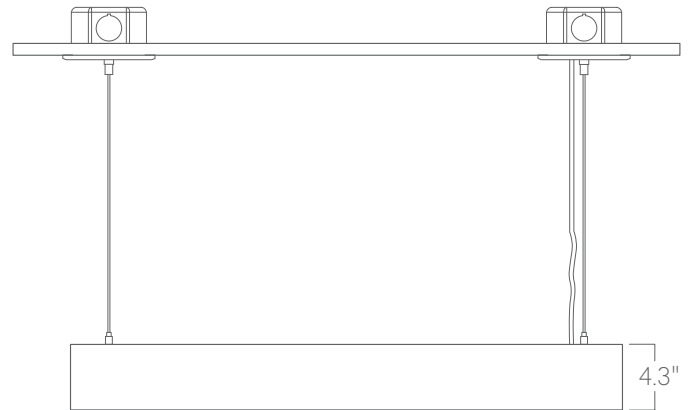

**Aircraft cable
5" canopy**