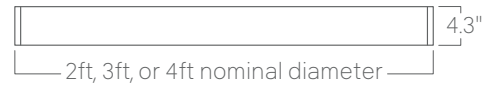

Lucie Circle direct

Create a luminous ceiling with our back-lit, projection fabric luminaire. Standard or custom sizes are available to suit any modern space.

Features

- Extruded recycled aluminum housing
- Specifiable color temperature. CRI > 90, R9 > 50
- Custom sizes and finishes available
- Integral, specifiable dimmable drivers or PoE
- 5 Year, 50,000 hour warranty, damp location rated
- WELL Building Standard compatible [learn more](#)

Dimensions

Optics

Representative distribution and peak candela. For other options see order information or IES files [here](#).

Lucie Circle direct

Ordering Information

For each option group below specify one option. If you don't see your preferred option listed, contact us for [help](#).

Performance

Output ¹	Watts	Lumens
Low	80	4508
Medium	119	6387
High	160	8330

¹Based on a typically configured 4ft diameter, 90 CRI, 3500K luminaire using one driver. Custom outputs available. Please consult factory.
 For 4000K multiply by 1.02, for 3000K 0.98, for 2700K 0.96, these multipliers also apply to Tunable White. For Tunable White outputs, multiply by 1.05 for 5000K and by 1.1 for 6500K.