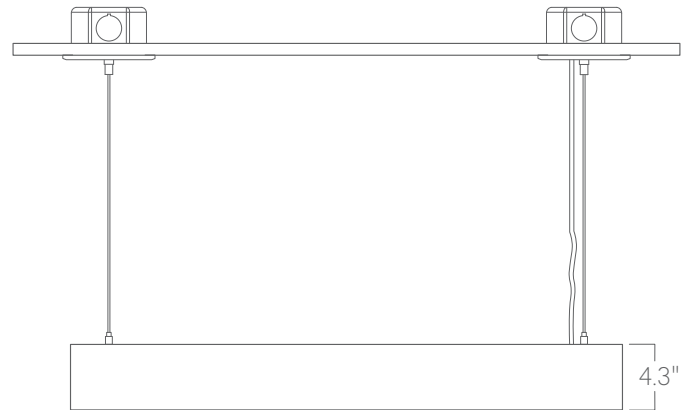

**Aircraft cable
3.5" canopy**

**Aircraft cable
5" canopy**

**Aircraft cable
Conduit canopy
with knockouts**

Surface mount

Please consult factory shop drawings for suspension points.

To prevent damage to fixtures, factory designated suspension points must not be field altered.