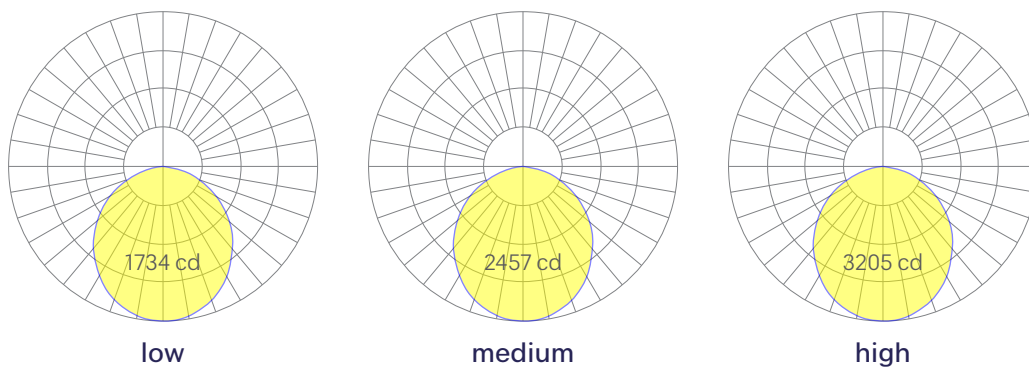

Lucie Circle direct

Create a luminous ceiling with our back-lit, projection fabric luminaire. Standard or custom sizes are available to suit any modern space.

Features

- Extruded recycled aluminum housing
- Specifiable color temperature. CRI > 90, R9 > 50
- Custom sizes and finishes available
- Integral, specifiable dimmable drivers or PoE
- 5 Year, 50,000 hour warranty, damp location rated
- WELL Building Standard compatible [learn more](#)

Dimensions

Optics

Representative distribution and peak candela. For other options see order information or IES files [here](#).

Lucie Circle direct

Ordering Information

For each option group below specify one option. If you don't see your preferred option listed, contact us for [help](#).

Performance

Output ¹	Watts	Lumens
Low	80	4508
Medium	119	6387
High	160	8330

¹Based on a typically configured 4ft diameter, 90 CRI, 3500K luminaire using one driver. Custom outputs available. Please consult factory.
 For 4000K multiply by 1.02, for 3000K 0.98, for 2700K 0.96, these multipliers also apply to Tunable White. For Tunable White outputs, multiply by 1.05 for 5000K and by 1.1 for 6500K.