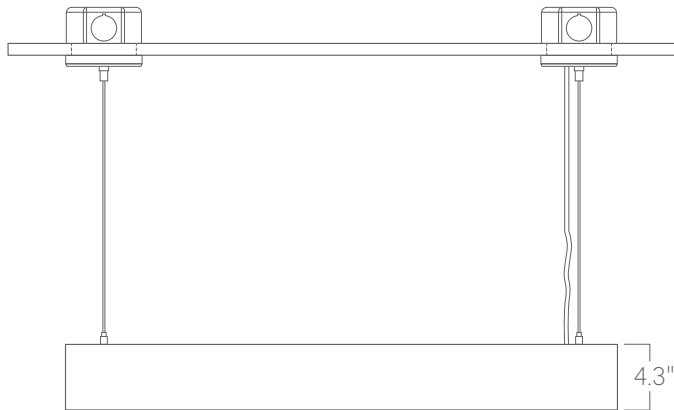

Lucie Circle direct

Mounting Options

Custom mounting types and ceiling transitions available; consult factory.

**Aircraft cable
3.5" canopy**