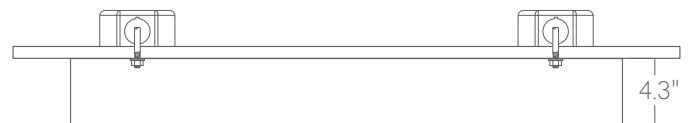

**Aircraft cable
3.5" canopy**

**Aircraft cable
5" canopy**

**Aircraft cable
Conduit canopy
with knockouts**

Surface mount

Please consult factory shop drawings for suspension points.

To prevent damage to fixtures, factory designated suspension points must not be field altered.