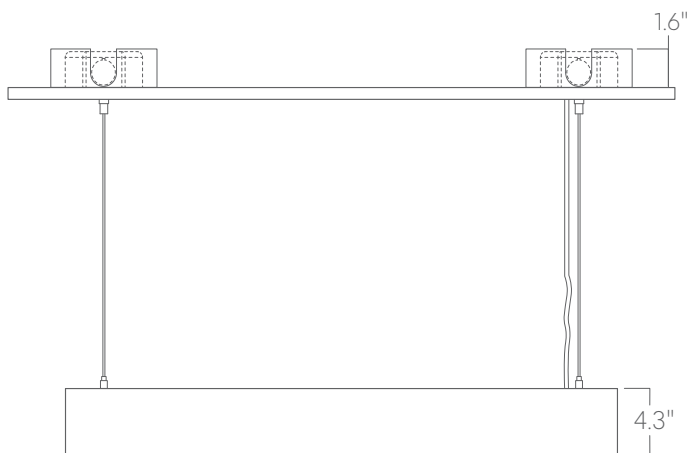

**Aircraft cable
3.5" canopy**

**Aircraft cable
5" canopy**

**Aircraft cable
Conduit canopy
with knockouts**

Surface mount

Please consult factory shop drawings for suspension points.

To prevent damage to fixtures, factory designated suspension points must not be field altered.