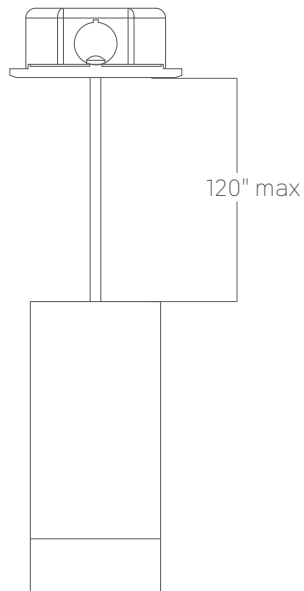

Performance

Output ¹	Watts/ft	Lumens/ft
Medium	12	1117
High	18	1593

¹Based on 6" tall fixture, WFL beam spread, 90 CRI, and 3500K luminaire using one driver.
Custom outputs available. Please consult factory.
For 4000K multiply by 1.02; for 3000K 0.98; for 2700K, 0.96.

Technical Information

click [here](#) or scan QR code

Wiring diagrams, PoE and sensor details

Nu Drop Wide Direct

Mounting Options

Cable Pendant

Pendant stem

Surface Mount

Connect the Drops

Nu Drop Wide Direct

Sample Sketch

Please submit a sketch indicating shape of the pattern and length of the square conduit that will connect the drops (any length up to 8 feet). See example below.

Components

Single Connector

Straight Connector

90° Connector

"T" Connector

Two-Way 120° Connector

Three-Way 120° Connector

"X" Connector