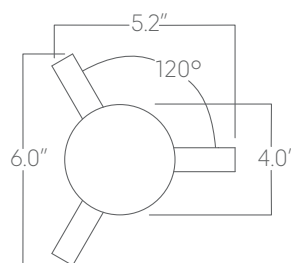

Performance

Output ¹	Watts/ft	Lumens/ft
Medium	12	1117
High	18	1593

¹Based on 6" tall fixture, WFL beam spread, 90 CRI, and 3500K luminaire using one driver.
Custom outputs available. Please consult factory.
For 4000K multiply by 1.02; for 3000K 0.98; for 2700K, 0.96.

Connect the Drops

Nu Drop Wide Direct

Sample Sketch

Please submit a sketch indicating shape of the pattern and length of the square conduit that will connect the drops (any length up to 8 feet). See example below.

Components

Single Connector

Straight Connector

90° Connector

"T" Connector

Two-Way 120° Connector

Three-Way 120° Connector

"X" Connector