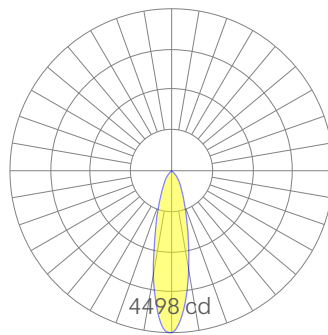

Nu Drop Wide Direct

Stylish accent lighting for surface-mounted or suspended applications. Four beam-spread options and four finish options.

Features

- Extruded, recycled, premium aluminum housing
- Integral dimmable driver
- Decorative fluted rubber sleeve
- Four beam-spread options
- Specifiable color temperature. CRI > 90, R9 >50
- 5 Year, 50,000 hour warranty, damp location rated

Dimensions

Spot

Medium

Flood

Wide Flood

Representative distribution and peak candela. For other options see order information or IES files [here](#).

Nu Drop Wide Direct

Ordering Information

For each option group below specify one option. If you don't see your preferred option listed, contact us for [help](#).

1	Fixture ID	2	Length	3	Color Temperature	4	Output
	NuDrop-W	8	8 inch nominal	27 30 35 40	2700K/90 CRI 3000K/90 CRI 3500K/90 CRI 4000K/90 CRI	LOW MED HIGH	Low output Medium output High output
5	Voltage	6	Driver	7	Finish	8	Mounting
	UNV Universal (120/277V)	DB	Standard 0-10V 1% dimming	BLK WHT GOLD SILVER	Black housing black fluted sleeve White housing black fluted sleeve Gold housing black fluted sleeve Silver housing black fluted sleeve	CP SM CTD-SM PS-X	Cable Pendant Surface Mount Connect the Drops: Surface Mount Pendant Stem (12", 18", 24", 36", 48")
9	Beam Spread	10	Circuit	11	Options		
SP MED FL WFL	17° Beam 25° Beam 41° Beam 65° Beam	NA EMPCK EMCKT	None Emergency battery pack May require additional power feeds. Emergency circuit May require additional power feeds	NA HEX	None Hex Louver		

Performance

Output ¹	Watts/ft	Lumens/ft
Medium	12	1117
High	18	1593

¹Based on 6" tall fixture, WFL beam spread, 90 CRI, and 3500K luminaire using one driver.
Custom outputs available. Please consult factory.
For 4000K multiply by 1.02; for 3000K 0.98; for 2700K, 0.96.