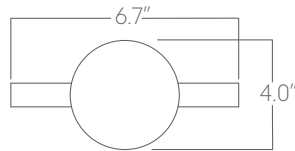

Performance

Output ¹	Watts/ft	Lumens/ft
Medium	12	1117
High	18	1593

¹Based on 6" tall fixture, WFL beam spread, 90 CRI, and 3500K luminaire using one driver.
Custom outputs available. Please consult factory.
For 4000K multiply by 1.02; for 3000K 0.98; for 2700K, 0.96.

Connect the Drops

Nu Drop Wide Direct

Sample Sketch

Please submit a sketch indicating shape of the pattern and length of the square conduit that will connect the drops (any length up to 8 feet). See example below.

Components

Single Connector

Straight Connector

90° Connector

"T" Connector

Two-Way 120° Connector

Three-Way 120° Connector

"X" Connector