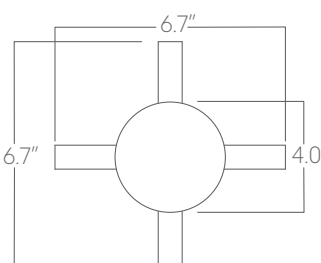

Performance

Output ¹	Watts/ft	Lumens/ft
Medium	12	1117
High	18	1593

¹Based on 6" tall fixture, WFL beam spread, 90 CRI, and 3500K luminaire using one driver.
Custom outputs available. Please consult factory.
For 4000K multiply by 1.02; for 3000K 0.98; for 2700K, 0.96.

Connect the Drops

Nu Drop Wide Direct

Sample Sketch

Please submit a sketch indicating shape of the pattern and length of the square conduit that will connect the drops (any length up to 8 feet). See example below.

Components

Single Connector

Straight Connector

90° Connector

"T" Connector

Two-Way 120° Connector

Three-Way 120° Connector

"X" Connector