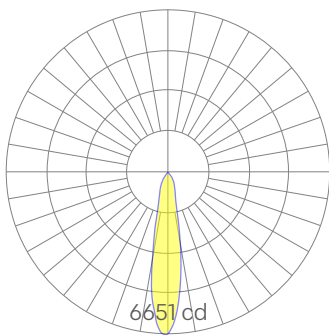

Nu Drop Wide Direct

Stylish accent lighting for surface-mounted or suspended applications. Four beam-spread options and four finish options.

Features

- Extruded, recycled, premium aluminum housing
- Integral dimmable driver
- Decorative fluted rubber sleeve
- Four beam-spread options
- Specifiable color temperature. CRI > 90, R9 >50
- 5 Year, 50,000 hour warranty, damp location rated

Dimensions

Spot

Medium

Flood

Wide Flood

Representative distribution and peak candela. For other options see order information or IES files [here](#).

Nu Drop Wide Direct

Ordering Information

For each option group below specify one option. If you don't see your preferred option listed, contact us for [help](#).

1	Fixture ID	2	Length	3	Color Temperature	4	Output
	NuDrop-W	8	8 inch nominal	27 30 35 40	2700K/90 CRI 3000K/90 CRI 3500K/90 CRI 4000K/90 CRI	LOW MED HIGH	Low output Medium output High output
5	Voltage	6	Driver	7	Finish	8	Mounting
	UNV Universal (120/277V)	DB	Standard 0-10V 1% dimming	BLK WHT GOLD SILVER	Black housing black fluted sleeve White housing black fluted sleeve Gold housing black fluted sleeve Silver housing black fluted sleeve	CP SM CTD-SM PS-X	Cable Pendant Surface Mount Connect the Drops: Surface Mount Pendant Stem (12", 18", 24", 36", 48")
9	Beam Spread	10	Circuit	11	Options		
SP MED FL WFL	17° Beam 25° Beam 41° Beam 65° Beam	NA EMPCK EMCKT	None Emergency battery pack May require additional power feeds. Emergency circuit May require additional power feeds	NA HEX	None Hex Louver		

Performance

Output ¹	Watts/ft	Lumens/ft
Medium	12	1117
High	18	1593

¹Based on 6" tall fixture, WFL beam spread, 90 CRI, and 3500K luminaire using one driver.
Custom outputs available. Please consult factory.
For 4000K multiply by 1.02; for 3000K 0.98; for 2700K, 0.96.