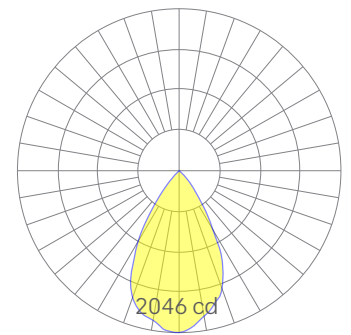

Nu Drop Wide Direct

Stylish accent lighting for surface-mounted or suspended applications. Four beam-spread options and four finish options.

Features

- Extruded, recycled, premium aluminum housing
- Integral dimmable driver
- Decorative fluted rubber sleeve
- Four beam-spread options
- Specifiable color temperature. CRI > 90, R9 >50
- 5 Year, 50,000 hour warranty, damp location rated

Dimensions

Spot

Medium

Flood

Wide Flood

Representative distribution and peak candela. For other options see order information or IES files [here](#).

Nu Drop Wide Direct

Ordering Information

For each option group below specify one option. If you don't see your preferred option listed, contact us for [help](#).

1	Fixture ID	2	Length	3	Color Temperature	4	Output
	NuDrop-W	8	8 inch nominal	27 30 35 40	2700K/90 CRI 3000K/90 CRI 3500K/90 CRI 4000K/90 CRI	LOW MED HIGH	Low output Medium output High output
5	Voltage	6	Driver	7	Finish	8	Mounting
	UNV Universal (120/277V)	DB	Standard 0-10V 1% dimming	BLK WHT GOLD SILVER	Black housing black fluted sleeve White housing black fluted sleeve Gold housing black fluted sleeve Silver housing black fluted sleeve	CP SM CTD-SM PS-X	Cable Pendant Surface Mount Connect the Drops: Surface Mount Pendant Stem (12", 18", 24", 36", 48")
9	Beam Spread	10	Circuit	11	Options		
SP MED FL WFL	17° Beam 25° Beam 41° Beam 65° Beam	NA EMPCK EMCKT	None Emergency battery pack May require additional power feeds. Emergency circuit May require additional power feeds	NA HEX	None Hex Louver		

Performance

Output ¹	Watts/ft	Lumens/ft
Medium	12	1117
High	18	1593

¹Based on 6" tall fixture, WFL beam spread, 90 CRI, and 3500K luminaire using one driver.
Custom outputs available. Please consult factory.
For 4000K multiply by 1.02; for 3000K 0.98; for 2700K, 0.96.