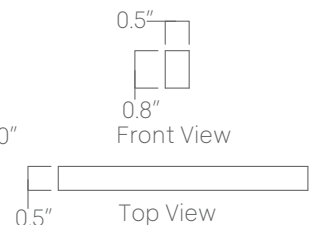

Performance

Output ¹	Watts/ft	Lumens/ft
Medium	12	1117
High	18	1593

¹Based on 6" tall fixture, WFL beam spread, 90 CRI, and 3500K luminaire using one driver.
Custom outputs available. Please consult factory.
For 4000K multiply by 1.02; for 3000K 0.98; for 2700K, 0.96.

Connect the Drops

Nu Drop Wide Direct

Sample Sketch

Please submit a sketch indicating shape of the pattern and length of the square conduit that will connect the drops (any length up to 8 feet). See example below.

Components

Single Connector

Straight Connector

90° Connector

"T" Connector

Two-Way 120° Connector

Three-Way 120° Connector

"X" Connector