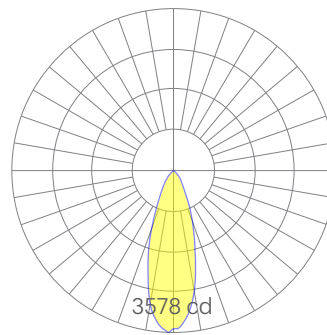

Nu Drop Wide Direct

Stylish accent lighting for surface-mounted or suspended applications. Four beam-spread options and four finish options.

Features

- Extruded, recycled, premium aluminum housing
- Integral dimmable driver
- Decorative fluted rubber sleeve
- Four beam-spread options
- Specifiable color temperature. CRI > 90, R9 >50
- 5 Year, 50,000 hour warranty, damp location rated

Dimensions

Spot

Medium

Flood

Wide Flood

Representative distribution and peak candela. For other options see order information or IES files [here](#).

Nu Drop Wide Direct

Ordering Information

For each option group below specify one option. If you don't see your preferred option listed, contact us for [help](#).

1	Fixture ID	2	Length	3	Color Temperature	4	Output
	NuDrop-W	8	8 inch nominal	27 30 35 40	2700K/90 CRI 3000K/90 CRI 3500K/90 CRI 4000K/90 CRI	LOW MED HIGH	Low output Medium output High output
5	Voltage	6	Driver	7	Finish	8	Mounting
	UNV Universal (120/277V)	DB	Standard 0-10V 1% dimming	BLK WHT GOLD SILVER	Black housing black fluted sleeve White housing black fluted sleeve Gold housing black fluted sleeve Silver housing black fluted sleeve	CP SM CTD-SM PS-X	Cable Pendant Surface Mount Connect the Drops: Surface Mount Pendant Stem (12", 18", 24", 36", 48")
9	Beam Spread	10	Circuit	11	Options		
SP MED FL WFL	17° Beam 25° Beam 41° Beam 65° Beam	NA EMPCK EMCKT	None Emergency battery pack May require additional power feeds. Emergency circuit May require additional power feeds	NA HEX	None Hex Louver		

Performance

Output ¹	Watts/ft	Lumens/ft
Medium	12	1117
High	18	1593

¹Based on 6" tall fixture, WFL beam spread, 90 CRI, and 3500K luminaire using one driver.
Custom outputs available. Please consult factory.
For 4000K multiply by 1.02; for 3000K 0.98; for 2700K, 0.96.