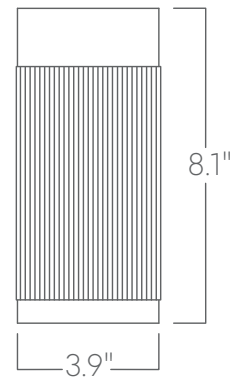

Nu Drop Wide Direct

Stylish accent lighting for surface-mounted or suspended applications. Four beam-spread options and four finish options.

Features

- Extruded, recycled, premium aluminum housing
- Integral dimmable driver
- Decorative fluted rubber sleeve
- Four beam-spread options
- Specifiable color temperature. CRI > 90, R9 >50
- 5 Year, 50,000 hour warranty, damp location rated

Dimensions

Spot

Medium

Flood

Wide Flood

Representative distribution and peak candela. For other options see order information or IES files [here](#).

Nu Drop Wide Direct

Ordering Information

For each option group below specify one option. If you don't see your preferred option listed, contact us for [help](#).

1	Fixture ID	2	Length	3	Color Temperature	4	Output
	NuDrop-W	8	8 inch nominal	27 30 35 40	2700K/90 CRI 3000K/90 CRI 3500K/90 CRI 4000K/90 CRI	LOW MED HIGH	Low output Medium output High output
5	Voltage	6	Driver	7	Finish	8	Mounting
	UNV Universal (120/277V)	DB	Standard 0-10V 1% dimming	BLK WHT GOLD SILVER	Black housing black fluted sleeve White housing black fluted sleeve Gold housing black fluted sleeve Silver housing black fluted sleeve	CP SM CTD-SM PS-X	Cable Pendant Surface Mount Connect the Drops: Surface Mount Pendant Stem (12", 18", 24", 36", 48")
9	Beam Spread	10	Circuit	11	Options		
SP MED FL WFL	17° Beam 25° Beam 41° Beam 65° Beam	NA EMPCK EMCKT	None Emergency battery pack May require additional power feeds. Emergency circuit May require additional power feeds	NA HEX	None Hex Louver		

Performance

Output ¹	Watts/ft	Lumens/ft
Medium	12	1117
High	18	1593

¹Based on 6" tall fixture, WFL beam spread, 90 CRI, and 3500K luminaire using one driver.
Custom outputs available. Please consult factory.
For 4000K multiply by 1.02; for 3000K 0.98; for 2700K, 0.96.