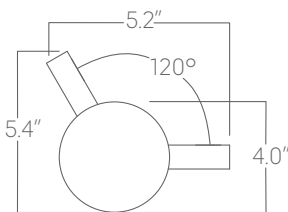

Performance

Output ¹	Watts/ft	Lumens/ft
Medium	12	1117
High	18	1593

¹Based on 6" tall fixture, WFL beam spread, 90 CRI, and 3500K luminaire using one driver.
Custom outputs available. Please consult factory.
For 4000K multiply by 1.02; for 3000K 0.98; for 2700K, 0.96.

Connect the Drops

Nu Drop Wide Direct

Sample Sketch

Please submit a sketch indicating shape of the pattern and length of the square conduit that will connect the drops (any length up to 8 feet). See example below.

Components

Single Connector

Straight Connector

90° Connector

"T" Connector

Two-Way 120° Connector

Three-Way 120° Connector

"X" Connector