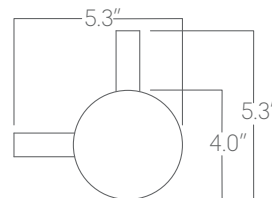

Performance

Output ¹	Watts/ft	Lumens/ft
Medium	12	1117
High	18	1593

¹Based on 6" tall fixture, WFL beam spread, 90 CRI, and 3500K luminaire using one driver.
Custom outputs available. Please consult factory.
For 4000K multiply by 1.02; for 3000K 0.98; for 2700K, 0.96.

Connect the Drops

Nu Drop Wide Direct

Sample Sketch

Please submit a sketch indicating shape of the pattern and length of the square conduit that will connect the drops (any length up to 8 feet). See example below.

Components

Single Connector

Straight Connector

90° Connector

"T" Connector

Two-Way 120° Connector

Three-Way 120° Connector

"X" Connector