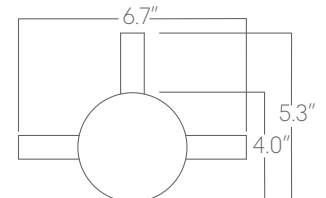

Performance

Output ¹	Watts/ft	Lumens/ft
Medium	12	1117
High	18	1593

¹Based on 6" tall fixture, WFL beam spread, 90 CRI, and 3500K luminaire using one driver.
Custom outputs available. Please consult factory.
For 4000K multiply by 1.02; for 3000K 0.98; for 2700K, 0.96.

Connect the Drops

Nu Drop Wide Direct

Sample Sketch

Please submit a sketch indicating shape of the pattern and length of the square conduit that will connect the drops (any length up to 8 feet). See example below.

Components

Single Connector

Straight Connector

90° Connector

"T" Connector

Two-Way 120° Connector

Three-Way 120° Connector

"X" Connector