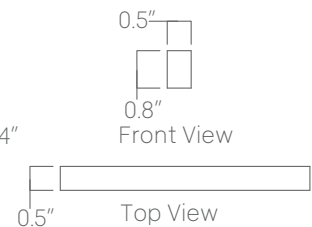

Performance

Output ¹	Watts/ft	Lumens/ft
Medium	12	1112
High	18	1547

¹Based on 6" tall fixture, WFL beam spread, 90 CRI, and 3500K luminaire using one driver.
Custom outputs available. Please consult factory.
For 4000K multiply by 1.02; for 3000K 0.98; for 2700K, 0.96.

Connect the Drops

Nu Drop Narrow Direct

Sample Sketch

Please submit a sketch indicating shape of the pattern and length of the square conduit that will connect the drops (any length up to 8 feet). See example below.

Components

Single Connector

Straight Connector

90° Connector

"T" Connector

Two-Way 120° Connector

Three-Way 120° Connector

"X" Connector