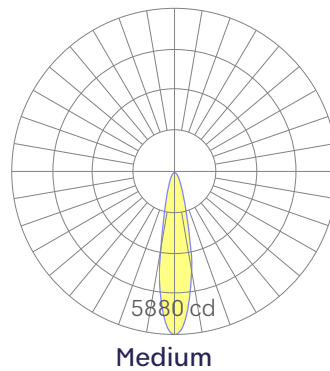

Nu Drop Narrow Direct

Stylish accent lighting for surface-mounted or suspended applications. Four beam-spread options and four finish options.

Features

- Extruded, recycled, premium aluminum housing
- Integral dimmable driver
- Decorative fluted rubber sleeve
- Four beam-spread options
- Specifiable color temperature. CRI > 90, R9 >50
- 5 Year, 50,000 hour warranty, damp location rated

Dimensions

Representative distribution and peak candela. For other options see order information or IES files [here](#).

Nu Drop Narrow Direct

Ordering Information

For each option group below specify one option. If you don't see your preferred option listed, contact us for [help](#).

Performance

Output ¹	Watts/ft	Lumens/ft
Medium	12	1112
High	18	1547

¹Based on 6" tall fixture, WFL beam spread, 90 CRI, and 3500K luminaire using one driver.
Custom outputs available. Please consult factory.
For 4000K multiply by 1.02; for 3000K 0.98; for 2700K, 0.96.