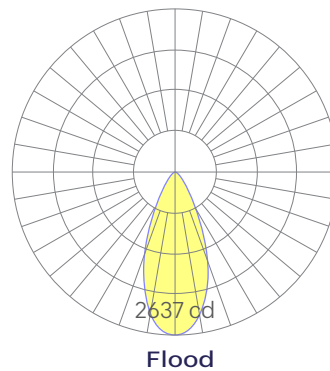

Nu Drop Narrow Direct

Stylish accent lighting for surface-mounted or suspended applications. Four beam-spread options and four finish options.

Features

- Extruded, recycled, premium aluminum housing
- Integral dimmable driver
- Decorative fluted rubber sleeve
- Four beam-spread options
- Specifiable color temperature. CRI > 90, R9 >50
- 5 Year, 50,000 hour warranty, damp location rated

Dimensions

Representative distribution and peak candela. For other options see order information or IES files [here](#).

Nu Drop Narrow Direct

Ordering Information

For each option group below specify one option. If you don't see your preferred option listed, contact us for [help](#).

Performance

Output ¹	Watts/ft	Lumens/ft
Medium	12	1112
High	18	1547

¹Based on 6" tall fixture, WFL beam spread, 90 CRI, and 3500K luminaire using one driver.
Custom outputs available. Please consult factory.
For 4000K multiply by 1.02; for 3000K 0.98; for 2700K, 0.96.