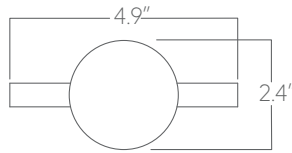

Performance

Output ¹	Watts/ft	Lumens/ft
Medium	12	1112
High	18	1547

¹Based on 6" tall fixture, WFL beam spread, 90 CRI, and 3500K luminaire using one driver.
Custom outputs available. Please consult factory.
For 4000K multiply by 1.02; for 3000K 0.98; for 2700K, 0.96.

Connect the Drops

Nu Drop Narrow Direct

Sample Sketch

Please submit a sketch indicating shape of the pattern and length of the square conduit that will connect the drops (any length up to 8 feet). See example below.

Components

Single Connector

Straight Connector

90° Connector

"T" Connector

Two-Way 120° Connector

Three-Way 120° Connector

"X" Connector