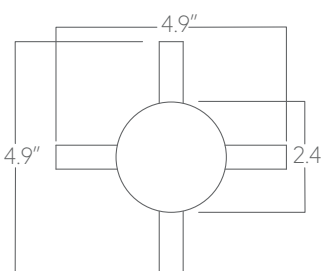

Performance

Output ¹	Watts/ft	Lumens/ft
Medium	12	1112
High	18	1547

¹Based on 6" tall fixture, WFL beam spread, 90 CRI, and 3500K luminaire using one driver.
Custom outputs available. Please consult factory.
For 4000K multiply by 1.02; for 3000K 0.98; for 2700K, 0.96.

Connect the Drops

Nu Drop Narrow Direct

Sample Sketch

Please submit a sketch indicating shape of the pattern and length of the square conduit that will connect the drops (any length up to 8 feet). See example below.

Components

Single Connector

Straight Connector

90° Connector

"T" Connector

Two-Way 120° Connector

Three-Way 120° Connector

"X" Connector