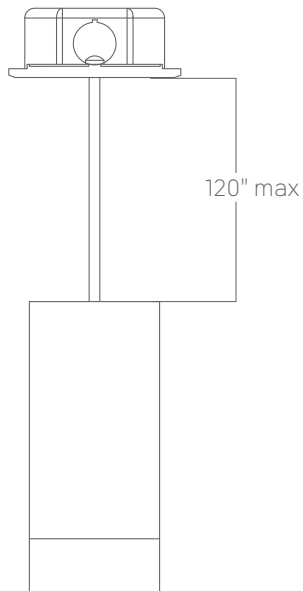

Performance

Output ¹	Watts/ft	Lumens/ft
Medium	12	1112
High	18	1547

¹Based on 6" tall fixture, WFL beam spread, 90 CRI, and 3500K luminaire using one driver.
Custom outputs available. Please consult factory.
For 4000K multiply by 1.02; for 3000K 0.98; for 2700K, 0.96.

Technical Information

click [here](#) or scan QR code

Wiring diagrams, PoE and sensor details

Nu Drop Narrow Direct

Mounting Options

Cable Pendant

Pendant stem

Surface Mount

Connect the Drops

Nu Drop Narrow Direct

Sample Sketch

Please submit a sketch indicating shape of the pattern and length of the square conduit that will connect the drops (any length up to 8 feet). See example below.

Components

Single Connector

Straight Connector

90° Connector

"T" Connector

Two-Way 120° Connector

Three-Way 120° Connector

"X" Connector