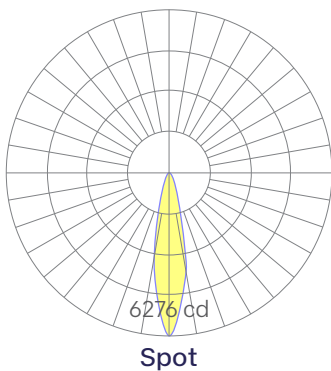

Nu Drop Narrow Direct

Stylish accent lighting for surface-mounted or suspended applications. Four beam-spread options and four finish options.

Features

- Extruded, recycled, premium aluminum housing
- Integral dimmable driver
- Decorative fluted rubber sleeve
- Four beam-spread options
- Specifiable color temperature. CRI > 90, R9 >50
- 5 Year, 50,000 hour warranty, damp location rated

Dimensions

Representative distribution and peak candela. For other options see order information or IES files [here](#).

Nu Drop Narrow Direct

Ordering Information

For each option group below specify one option. If you don't see your preferred option listed, contact us for [help](#).

1	Fixture ID	2	Length	3	Color Temperature	4	Output
	NuDrop-N	8	8 inch nominal	27 30 35 40	2700K/90 CRI 3000K/90 CRI 3500K/90 CRI 4000K/90 CRI	LOW MED HIGH	Low output Medium output High output
5	Voltage	6	Driver	7	Finish	8	Mounting
	UNV Universal (120/277V)	DB	Standard 0-10V 1% dimming	BLK WHT GOLD SILVER	Black housing black fluted sleeve White housing black fluted sleeve Gold housing black fluted sleeve Silver housing black fluted sleeve	CP SM CTD-SM PS-X	Cable Pendant Surface Mount Connect the Drops: Surface Mount Pendant Stem (12", 18", 24", 36", 48")
9	Beam Spread	10	Circuit	11	Options		
	SP 17° Beam MED 25° Beam FL 41° Beam WFL 65° Beam	NA None EMPCK Emergency battery pack May require additional power feeds. EMCKT Emergency circuit May require additional power feeds		NA None HEX Hex Louver			

Performance

Output ¹	Watts/ft	Lumens/ft
Medium	12	1112
High	18	1547

¹Based on 6" tall fixture, WFL beam spread, 90 CRI, and 3500K luminaire using one driver.
Custom outputs available. Please consult factory.
For 4000K multiply by 1.02; for 3000K 0.98; for 2700K, 0.96.