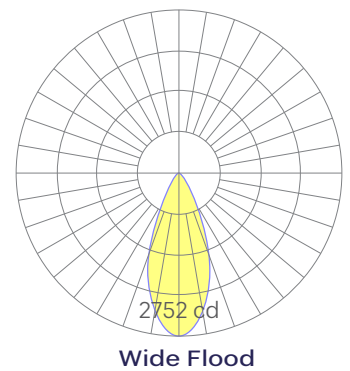

Nu Drop Narrow Direct

Stylish accent lighting for surface-mounted or suspended applications. Four beam-spread options and four finish options.

Features

- Extruded, recycled, premium aluminum housing
- Integral dimmable driver
- Decorative fluted rubber sleeve
- Four beam-spread options
- Specifiable color temperature. CRI > 90, R9 >50
- 5 Year, 50,000 hour warranty, damp location rated

Dimensions

Representative distribution and peak candela. For other options see order information or IES files [here](#).

Nu Drop Narrow Direct

Ordering Information

For each option group below specify one option. If you don't see your preferred option listed, contact us for [help](#).

Performance

Output ¹	Watts/ft	Lumens/ft
Medium	12	1112
High	18	1547

¹Based on 6" tall fixture, WFL beam spread, 90 CRI, and 3500K luminaire using one driver.
Custom outputs available. Please consult factory.
For 4000K multiply by 1.02; for 3000K 0.98; for 2700K, 0.96.