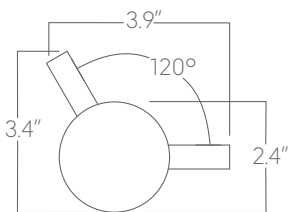

Performance

Output ¹	Watts/ft	Lumens/ft
Medium	12	1112
High	18	1547

¹Based on 6" tall fixture, WFL beam spread, 90 CRI, and 3500K luminaire using one driver.
Custom outputs available. Please consult factory.
For 4000K multiply by 1.02; for 3000K 0.98; for 2700K, 0.96.

Connect the Drops

Nu Drop Narrow Direct

Sample Sketch

Please submit a sketch indicating shape of the pattern and length of the square conduit that will connect the drops (any length up to 8 feet). See example below.

Components

Single Connector

Straight Connector

90° Connector

"T" Connector

Two-Way 120° Connector

Three-Way 120° Connector

"X" Connector