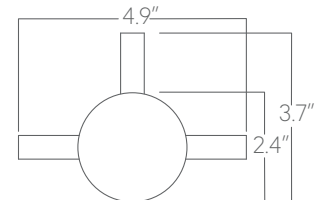

Performance

Output ¹	Watts/ft	Lumens/ft
Medium	12	1112
High	18	1547

¹Based on 6" tall fixture, WFL beam spread, 90 CRI, and 3500K luminaire using one driver.
Custom outputs available. Please consult factory.
For 4000K multiply by 1.02; for 3000K 0.98; for 2700K, 0.96.

Connect the Drops

Nu Drop Narrow Direct

Sample Sketch

Please submit a sketch indicating shape of the pattern and length of the square conduit that will connect the drops (any length up to 8 feet). See example below.

Components

Single Connector

Straight Connector

90° Connector

"T" Connector

Two-Way 120° Connector

Three-Way 120° Connector

"X" Connector