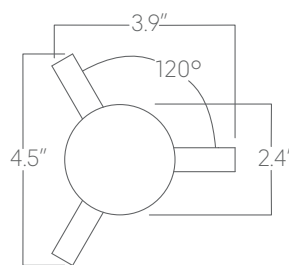

Performance

Output ¹	Watts/ft	Lumens/ft
Medium	12	1112
High	18	1547

¹Based on 6" tall fixture, WFL beam spread, 90 CRI, and 3500K luminaire using one driver.
Custom outputs available. Please consult factory.
For 4000K multiply by 1.02; for 3000K 0.98; for 2700K, 0.96.

Connect the Drops

Nu Drop Narrow Direct

Sample Sketch

Please submit a sketch indicating shape of the pattern and length of the square conduit that will connect the drops (any length up to 8 feet). See example below.

Components

Single Connector

Straight Connector

90° Connector

"T" Connector

Two-Way 120° Connector

Three-Way 120° Connector

"X" Connector