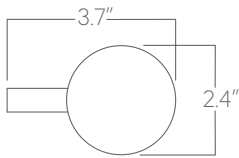

Performance

Output ¹	Watts/ft	Lumens/ft
Medium	12	1112
High	18	1547

¹Based on 6" tall fixture, WFL beam spread, 90 CRI, and 3500K luminaire using one driver.
Custom outputs available. Please consult factory.
For 4000K multiply by 1.02; for 3000K 0.98; for 2700K, 0.96.

Connect the Drops

Nu Drop Narrow Direct

Sample Sketch

Please submit a sketch indicating shape of the pattern and length of the square conduit that will connect the drops (any length up to 8 feet). See example below.

Components

Single Connector

Straight Connector

90° Connector

"T" Connector

Two-Way 120° Connector

Three-Way 120° Connector

"X" Connector