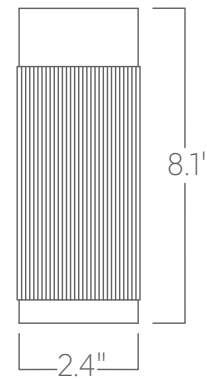

Nu Drop Narrow Direct

Stylish accent lighting for surface-mounted or suspended applications. Four beam-spread options and four finish options.

Features

- Extruded, recycled, premium aluminum housing
- Integral dimmable driver
- Decorative fluted rubber sleeve
- Four beam-spread options
- Specifiable color temperature. CRI > 90, R9 >50
- 5 Year, 50,000 hour warranty, damp location rated

Dimensions

Representative distribution and peak candela. For other options see order information or IES files [here](#).

Nu Drop Narrow Direct

Ordering Information

For each option group below specify one option. If you don't see your preferred option listed, contact us for [help](#).

1	Fixture ID	2	Length	3	Color Temperature	4	Output
	NuDrop-N	8	8 inch nominal	27 30 35 40	2700K/90 CRI 3000K/90 CRI 3500K/90 CRI 4000K/90 CRI	LOW MED HIGH	Low output Medium output High output
5	Voltage	6	Driver	7	Finish	8	Mounting
	UNV Universal (120/277V)	DB	Standard 0-10V 1% dimming	BLK WHT GOLD SILVER	Black housing black fluted sleeve White housing black fluted sleeve Gold housing black fluted sleeve Silver housing black fluted sleeve	CP SM CTD-SM PS-X	Cable Pendant Surface Mount Connect the Drops: Surface Mount Pendant Stem (12", 18", 24", 36", 48")
9	Beam Spread	10	Circuit	11	Options		
	SP 17° Beam MED 25° Beam FL 41° Beam WFL 65° Beam	NA None EMPCK Emergency battery pack May require additional power feeds. EMCKT Emergency circuit May require additional power feeds		NA None HEX Hex Louver			

Performance

Output ¹	Watts/ft	Lumens/ft
Medium	12	1112
High	18	1547

¹Based on 6" tall fixture, WFL beam spread, 90 CRI, and 3500K luminaire using one driver.
Custom outputs available. Please consult factory.
For 4000K multiply by 1.02; for 3000K 0.98; for 2700K, 0.96.