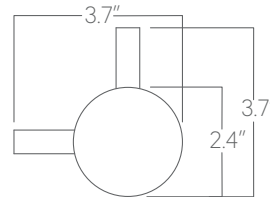

Performance

Output ¹	Watts/ft	Lumens/ft
Medium	12	1112
High	18	1547

¹Based on 6" tall fixture, WFL beam spread, 90 CRI, and 3500K luminaire using one driver.
Custom outputs available. Please consult factory.
For 4000K multiply by 1.02; for 3000K 0.98; for 2700K, 0.96.

Connect the Drops

Nu Drop Narrow Direct

Sample Sketch

Please submit a sketch indicating shape of the pattern and length of the square conduit that will connect the drops (any length up to 8 feet). See example below.

Components

Single Connector

Straight Connector

90° Connector

"T" Connector

Two-Way 120° Connector

Three-Way 120° Connector

"X" Connector