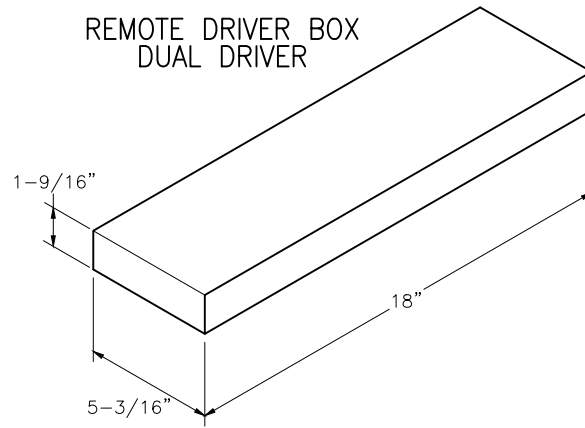

REMOTE DRIVER BOX SIZES

REMOTE DRIVER DISTANCES				
WIRE GAUGE	12	14	16	18
MAX. DISTANCE	100 ft	80 ft	50 ft	35 ft