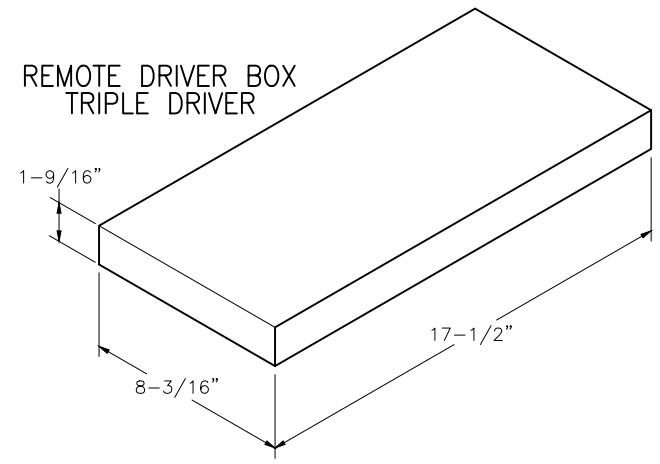

REMOTE DRIVER BOX SIZES

REMOTE DRIVER DISTANCES				
WIRE GAUGE	12	14	16	18
MAX. DISTANCE	100 ft	80 ft	50 ft	35 ft