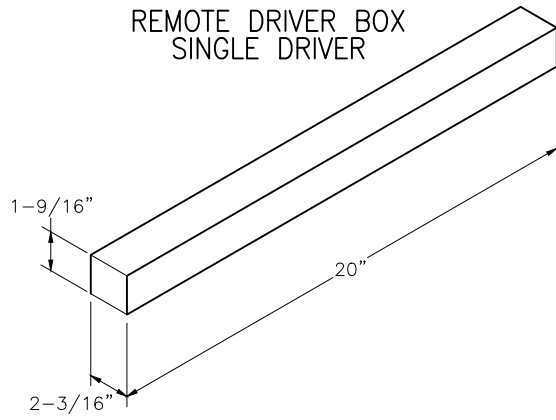

REMOTE DRIVER BOX SIZES

REMOTE DRIVER DISTANCES				
WIRE GAUGE	12	14	16	18
MAX. DISTANCE	100 ft	80 ft	50 ft	35 ft