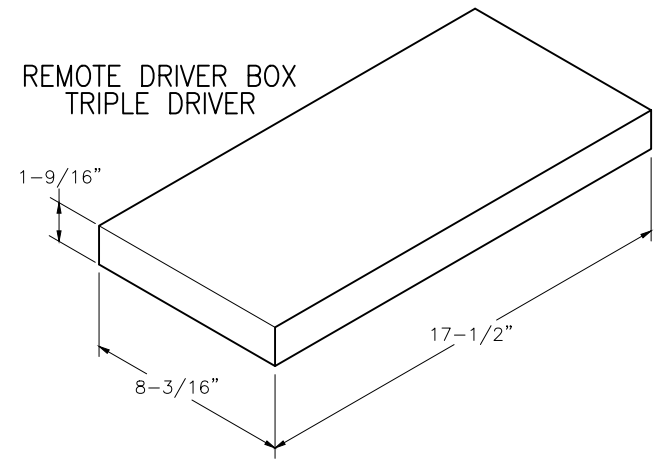

# REMOTE DRIVER BOX SIZES

REMOTE DRIVER DISTANCES				
WIRE GAUGE	12	14	16	18
MAX. DISTANCE	100 ft	80 ft	50 ft	35 ft