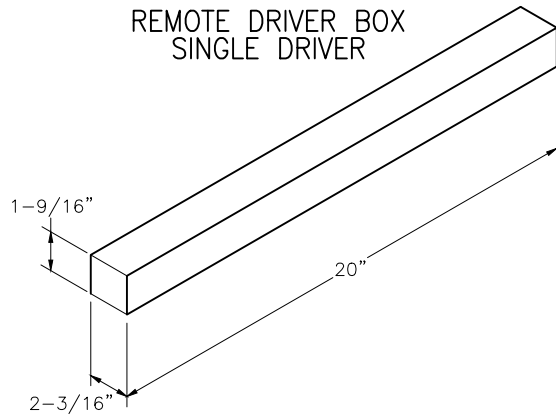

# REMOTE DRIVER BOX SIZES

REMOTE DRIVER DISTANCES				
WIRE GAUGE	12	14	16	18
MAX. DISTANCE	100 ft	80 ft	50 ft	35 ft