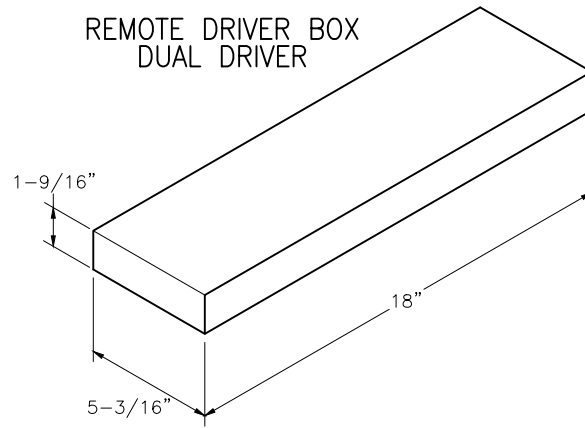

# REMOTE DRIVER BOX SIZES

REMOTE DRIVER DISTANCES				
WIRE GAUGE	12	14	16	18
MAX. DISTANCE	100 ft	80 ft	50 ft	35 ft