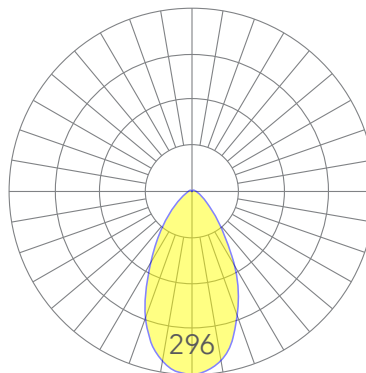

Recessed Orb

Spherical luminaire with a 4" diameter, that can be recessed into the ceiling.

Features

- Cast aluminum housing
- Aluminum core LED boards, specifiable optics
- Specifiable color temperature. CRI > 90, R9 >50
- 5 Year, 50,000 hour warranty, damp location rated

Dimensions

Optics

Representative distribution and peak candela. For other options see order information or IES files [here](#).

Recessed Orb

Ordering Information

- - - - - - -

Example: REC ORB - 35 - MED - UNV - DR6 - W - NT - EMPCK