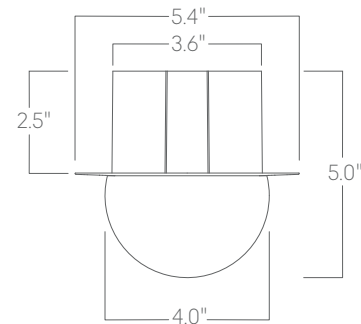

Recessed Orb

Spherical luminaire with a 4" diameter, that can be recessed into the ceiling.

Features

- Cast aluminum housing
- Aluminum core LED boards, specifiable optics
- Specifiable color temperature. CRI > 90, R9 >50
- 5 Year, 50,000 hour warranty, damp location rated

Dimensions

Optics

Representative distribution and peak candela. For other options see order information or IES files [here](#).

Recessed Orb

Ordering Information

- - - - - - -

Example: REC ORB - 35 - MED - UNV - DR6 - W - NT - EMPCK