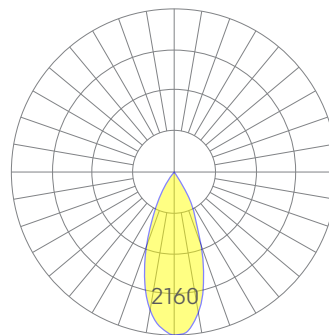

Drop narrow

Accent lighting, surface or suspended.

Features

- Extruded, recycled, premium aluminum housing
- Four beam spreads available
- Specifiable color temperature. CRI > 90, R9 >50
- 5 Year, 50,000 hour warranty

Dimensions

Spot

Medium

Flood

Wide Flood

Representative distribution and peak candela. For other options see order information or IES files [here](#).

Drop narrow

Ordering Information

Example: DROP - N - 4" - 35 - UNV - DB - WFL - W - CP - HEX

Fixture ID <input type="text" value="1"/>	Length <input type="text" value="2"/>	Color Temperature <input type="text" value="3"/>	Voltage <input type="text" value="4"/>
DROP-N	4" 6" 8"	27 2700K/90 CRI 30 3000K/90 CRI 35 3500K/90 CRI 40 4000K/90 CRI	UNV Universal (120/277V) 347V 347V <small>*Must use DB Driver</small>
Driver <input type="text" value="5"/>	Beam Spread <input type="text" value="6"/>	Finish <input type="text" value="7"/>	Mounting <input type="text" value="8"/>
DB ¹ Standard 0-10V 1%	SP 17° Beam; 7625 CBCP MED 21° Beam; 5059 CBCP FL 31° Beam; 2735 CBCP WFL 50° Beam; 1854 CBCP	BLK Black W White	CP Cable Pendant SM Surface Mount
<small>¹Driver is remote unless specifying 8" length option</small>			
Circuit <input type="text" value="9"/>	Other Options <input type="text" value="10"/>		
NA None EMCKT Emergency Circuit	NA None HEX Hex Louver		