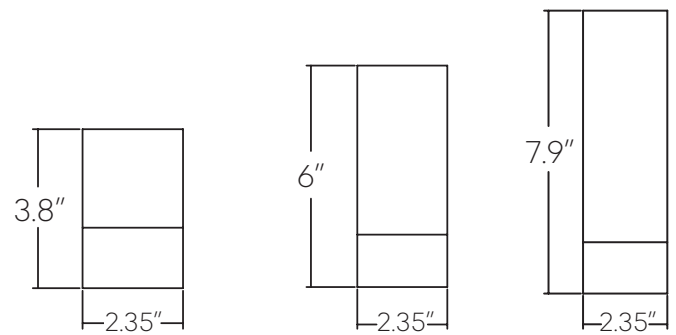

Drop narrow

Accent lighting, surface or suspended.

Features

- Extruded, recycled, premium aluminum housing
- Four beam spreads available
- Specifiable color temperature. CRI > 90, R9 >50
- 5 Year, 50,000 hour warranty

Dimensions

Spot

Medium

Flood

Wide Flood

Representative distribution and peak candela. For other options see order information or IES files [here](#).

Drop narrow

Ordering Information

Example: DROP - N - 4" - 35 - UNV - DB - WFL - W - CP - HEX

Fixture ID <input type="text" value="1"/>	Length <input type="text" value="2"/>	Color Temperature <input type="text" value="3"/>	Voltage <input type="text" value="4"/>
DROP-N	4" 6" 8"	27 2700K/90 CRI 30 3000K/90 CRI 35 3500K/90 CRI 40 4000K/90 CRI	UNV Universal (120/277V) 347V 347V <small>*Must use DB Driver</small>
Driver <input type="text" value="5"/>	Beam Spread <input type="text" value="6"/>	Finish <input type="text" value="7"/>	Mounting <input type="text" value="8"/>
DB ¹ Standard 0-10V 1%	SP 17° Beam; 7625 CBCP MED 21° Beam; 5059 CBCP FL 31° Beam; 2735 CBCP WFL 50° Beam; 1854 CBCP	BLK Black W White	CP Cable Pendant SM Surface Mount
<small>¹Driver is remote unless specifying 8" length option</small>			
Circuit <input type="text" value="9"/>	Other Options <input type="text" value="10"/>		
NA None EMCKT Emergency Circuit	NA None HEX Hex Louver		