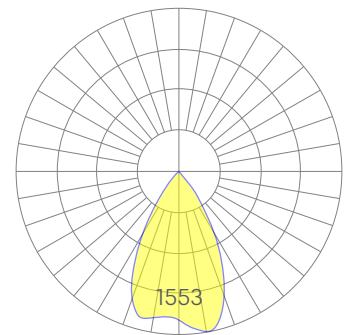

Dimensions

Spot

Medium

Flood

Wide Flood

Representative distribution and peak candela. For other options see order information or IES files [here](#).

Drop narrow

Ordering Information

Example: DROP - N - 4" - 35 - UNV - DB - WFL - W - CP - HEX

Fixture ID <input type="text" value="1"/>	Length <input type="text" value="2"/>	Color Temperature <input type="text" value="3"/>	Voltage <input type="text" value="4"/>
DROP-N	4" 6" 8"	27 2700K/90 CRI 30 3000K/90 CRI 35 3500K/90 CRI 40 4000K/90 CRI	UNV Universal (120/277V) 347V 347V <small>*Must use DB Driver</small>
Driver <input type="text" value="5"/>	Beam Spread <input type="text" value="6"/>	Finish <input type="text" value="7"/>	Mounting <input type="text" value="8"/>
DB ¹ Standard 0-10V 1%	SP 17° Beam; 7625 CBCP MED 21° Beam; 5059 CBCP FL 31° Beam; 2735 CBCP WFL 50° Beam; 1854 CBCP	BLK Black W White	CP Cable Pendant SM Surface Mount
<small>¹Driver is remote unless specifying 8" length option</small>			
Circuit <input type="text" value="9"/>	Other Options <input type="text" value="10"/>		
NA None EMCKT Emergency Circuit	NA None HEX Hex Louver		

Performance

Output ¹	Watts	Lumens
Spot	17	1088
Medium	17	1069
Flood	17	1046
Wide Flood	17	1253

¹Based on a typically configured 90 CRI, 3500K luminaire using one driver.

Custom outputs available. Please consult factory.
For 4000K multiply by 1.05, for 3000K 0.96, for 2700K, 0.92.