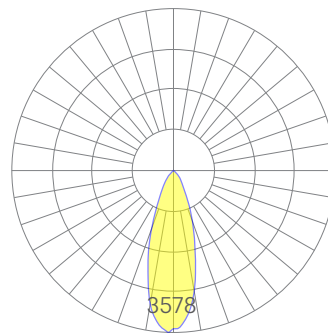

Wide Drop Direct

Accent lighting, surface or suspended.

Features

- Extruded, recycled, premium aluminum housing
- Four beam spreads available
- Suspension mounting requires two cables
- Specifiable color temperature. CRI > 90, R9 >50
- 5 Year, 50,000 hour warranty, damp location rated

Dimensions

Spot

Medium

Flood

Wide Flood

Representative distribution and peak candela. For other options see order information or IES files [here](#).

Wide Drop Direct

Ordering Information