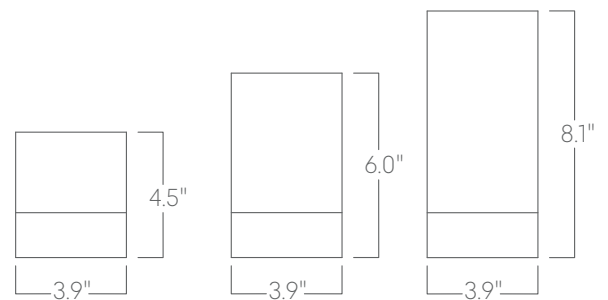

Wide Drop Direct

Accent lighting, surface or suspended.

Features

- Extruded, recycled, premium aluminum housing
- Four beam spreads available
- Suspension mounting requires two cables
- Specifiable color temperature. CRI > 90, R9 >50
- 5 Year, 50,000 hour warranty, damp location rated

Dimensions

Spot

Medium

Flood

Wide Flood

Representative distribution and peak candela. For other options see order information or IES files [here](#).

Wide Drop Direct

Ordering Information

Example: DROP - W - 8" - 35 - MED - UNV - DB - W - CP - WFL - NA - HEX

Fixture ID <input type="text" value="1"/>	Length <input type="text" value="2"/>	Color Temperature <input type="text" value="3"/>	Output <input type="text" value="4"/>
DROP-W	4" 6" 8"	27 2700K/90 CRI 30 3000K/90 CRI 35 3500K/90 CRI 40 4000K/90 CRI	LOW Low output MED Medium output HIGH High output
Voltage <input type="text" value="5"/>	Driver <input type="text" value="6"/>	Finish <input type="text" value="7"/>	Mounting <input type="text" value="8"/>
UNV Universal (120/277V)	DB¹ Standard 0-10V 1% <small>¹See chart on Page 4 detailing remote or integral driver. For remote driver box sizes, click here.</small>	BLK Black W White	CP Cable Pendant SM Surface Mount
Beam Spread <input type="text" value="9"/>	Circuit <input type="text" value="10"/>	Other Options <input type="text" value="11"/>	
SP 17° Beam; 7625 CBCP MED 21° Beam; 5059 CBCP FL 31° Beam; 2735 CBCP WFL 50° Beam; 1854 CBCP	NA None EMPCK¹ Emergency Battery Pack EMCKT Emergency Circuit <small>¹Emergency Battery Pack is remote.</small>	NA None HEX Hex Louver	

Performance

Output ¹	Watts	Lumens
Low	11	975
Medium	15	1276
High	21	1772

¹Based on a 8" tall fixture, WFL beam spread, 90 CRI, 3500K luminaire using one driver.

Custom outputs available. Please consult factory.
For 4000K multiply by 1.05; for 3000K 0.9; for 2700K, 0.92.