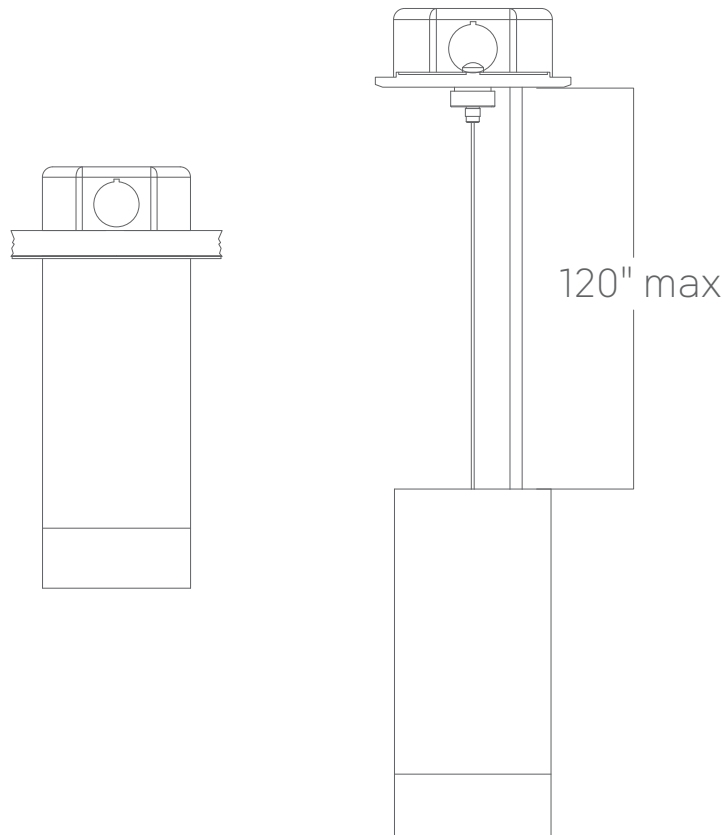

Dimensions

Spot

Medium

Flood

Wide Flood

Representative distribution and peak candela. For other options see order information or IES files [here](#).

Wide Drop Direct

Ordering Information

Performance

Output ¹	Watts	Lumens
Low	11	975
Medium	15	1276
High	21	1772

¹Based on a 8" tall fixture, WFL beam spread, 90 CRI, 3500K luminaire using one driver.

Custom outputs available. Please consult factory.
For 4000K multiply by 1.05; for 3000K 0.9; for 2700K, 0.92.

Technical Information

click [here](#) or scan QR code

Wiring diagrams, PoE and sensor details

Wide Drop Direct

Mounting Options

Custom mounting types and ceiling transitions available; consult factory.

Surface mount

Cable Pendant

Wide Drop Direct

Drop Fixture Driver Chart

Drop Narrow									
Height	4	4	4	6	6	6	8	8	8
Output	Low	Medium	High	Low	Medium	High	Low	Medium	High
Driver	Remote	Remote	Remote	Remote	Remote	Remote	Integral	Remote*	Integral
	*Must Use remote Osram driver								