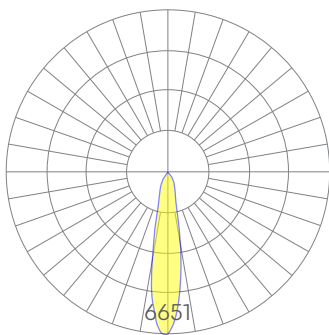

Wide Drop Direct

Accent lighting, surface or suspended.

Features

- Extruded, recycled, premium aluminum housing
- Four beam spreads available
- Suspension mounting requires two cables
- Specifiable color temperature. CRI > 90, R9 >50
- 5 Year, 50,000 hour warranty, damp location rated

Dimensions

Spot

Medium

Flood

Wide Flood

Representative distribution and peak candela. For other options see order information or IES files [here](#).

Wide Drop Direct

Ordering Information