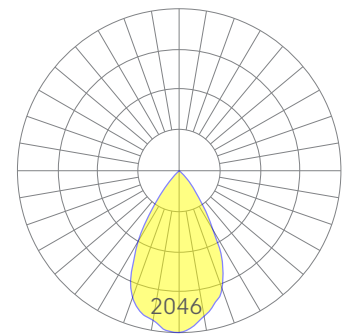

Wide Drop Direct

Accent lighting, surface or suspended.

Features

- Extruded, recycled, premium aluminum housing
- Four beam spreads available
- Suspension mounting requires two cables
- Specifiable color temperature. CRI > 90, R9 >50
- 5 Year, 50,000 hour warranty, damp location rated

Dimensions

Spot

Medium

Flood

Wide Flood

Representative distribution and peak candela. For other options see order information or IES files [here](#).

Wide Drop Direct

Ordering Information

Example: DROP - W - 8" - 35 - MED - UNV - DB - W - CP - WFL - NA - HEX

Fixture ID <input type="text" value="1"/>	Length <input type="text" value="2"/>	Color Temperature <input type="text" value="3"/>	Output <input type="text" value="4"/>
DROP-W	4" 6" 8"	27 2700K/90 CRI 30 3000K/90 CRI 35 3500K/90 CRI 40 4000K/90 CRI	LOW Low output MED Medium output HIGH High output
Voltage <input type="text" value="5"/>	Driver <input type="text" value="6"/>	Finish <input type="text" value="7"/>	Mounting <input type="text" value="8"/>
UNV Universal (120/277V)	DB¹ Standard 0-10V 1% <small>¹See chart on Page 4 detailing remote or integral driver. For remote driver box sizes, click here.</small>	BLK Black W White	CP Cable Pendant SM Surface Mount
Beam Spread <input type="text" value="9"/>	Circuit <input type="text" value="10"/>	Other Options <input type="text" value="11"/>	
SP 17° Beam; 7625 CBCP MED 21° Beam; 5059 CBCP FL 31° Beam; 2735 CBCP WFL 50° Beam; 1854 CBCP	NA None EMPCK¹ Emergency Battery Pack EMCKT Emergency Circuit <small>¹Emergency Battery Pack is remote.</small>	NA None HEX Hex Louver	

Performance

Output ¹	Watts	Lumens
Low	11	975
Medium	15	1276
High	21	1772

¹Based on a 8" tall fixture, WFL beam spread, 90 CRI, 3500K luminaire using one driver.

Custom outputs available. Please consult factory.
For 4000K multiply by 1.05; for 3000K 0.9; for 2700K, 0.92.