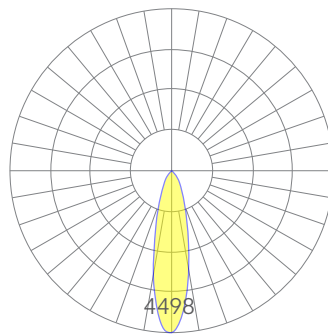

Dimensions

Spot

Medium

Flood

Wide Flood

Representative distribution and peak candela. For other options see order information or IES files [here](#).

Wide Drop Direct

Ordering Information