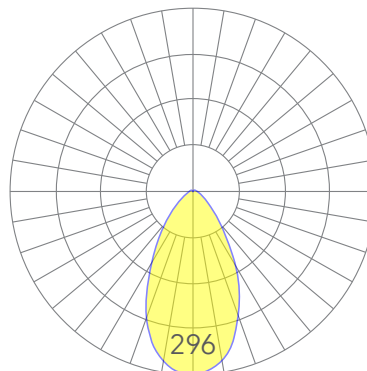

Orb module

Spherical module with 4" diameter, hangs directly beneath the track.

Features

- Magnetically held and easily repositioned on site
- Extruded, recycled, premium aluminum housing
- Aluminum core LED boards, specifiable optics
- Specifiable color temperature. CRI > 90, R9 >50
- 5 Year, 50,000 hour warranty

Dimensions

Optics

Representative distribution and peak candela. For other options see order information or IES files [here](#).

Orb module

Ordering Information

- - -
 1 2 3 4

Example: MAG-ORB - 35 - MED - W