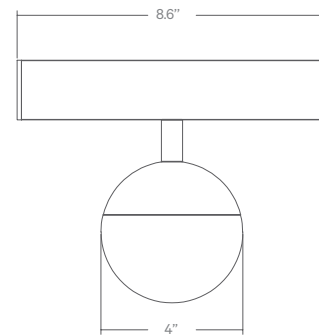

Orb module

Spherical module with 4" diameter, hangs directly beneath the track.

Features

- Magnetically held and easily repositioned on site
- Extruded, recycled, premium aluminum housing
- Aluminum core LED boards, specifiable optics
- Specifiable color temperature. CRI > 90, R9 >50
- 5 Year, 50,000 hour warranty

Dimensions

Optics

Representative distribution and peak candela. For other options see order information or IES files [here](#).

Orb module

Ordering Information

- - -
 1 2 3 4

Example: MAG-ORB - 35 - MED - W