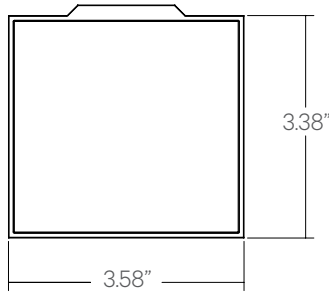

EXTRUSION DIMENSIONS

LED SYSTEM INFORMATION

	Nominal System Watts	Nominal Delivered Lumens	Nominal Efficacy
Standard (LTG1)	7.25 W/ft	555 lm/ft	80 LPW
Low (LTG2)	5 W/ft	400 lm/ft	83 LPW
High (LTG3)	10 W/ft	750 lm/ft	77 LPW

Based on a 90CRI, 3500K luminaire using one driver.
Custom outputs available; specify below.