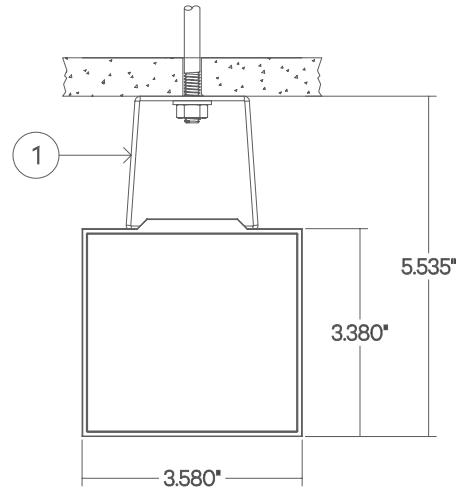

7 - FINISH

- SA - Satin Aluminum (Standard)
- W - White
- BLK* - Black

8 - MOUNTING

- SM - Surface Mount
- PS-X - Pendant Stem (12", 18", 24", 36", 48")

9 - OPTICS

- SD - Standard Diffuser

NOTE: For other control systems not listed consult factory.

Updated: 06/22/2021

MOUNTING OPTIONS

AC - Air Craft Cable (50")

- 1 - 5" Round Canopy (Standard White Finish)
- 2 - Pendant Stem
- 3 - Mounting Bracket

SM - Surface Mount

- 1 - Mounting Bracket