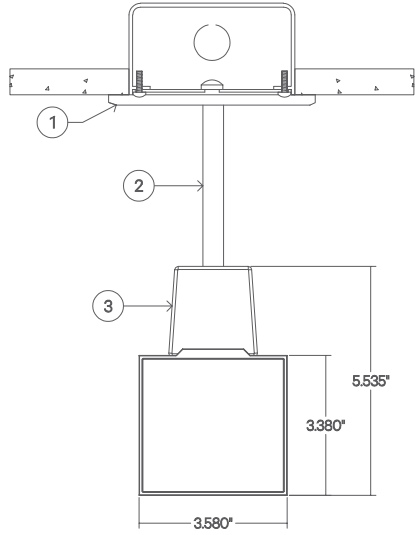

7 - FINISH

- SA - Satin Aluminum (Standard)
- W - White
- BLK* - Black

8 - MOUNTING

- SM - Surface Mount
- PS-X - Pendant Stem (12", 18", 24", 36", 48")

9 - OPTICS

- SD - Standard Diffuser

NOTE: For other control systems not listed consult factory.

Updated: 06/22/2021

MOUNTING OPTIONS

AC - Air Craft Cable (50")

- 1 - 5" Round Canopy (Standard White Finish)
- 2 - Pendant Stem
- 3 - Mounting Bracket

SM - Surface Mount

- 1 - Mounting Bracket