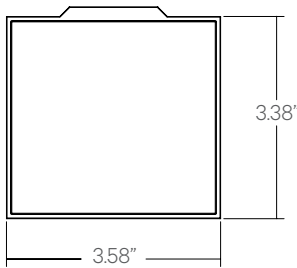

DRIVERS, SENSORS, & POE

For Wiring Diagrams, POE, and Sensor Information Click [Here](#)

ELECTRICAL Integral Driver with 0-10V Dimming Standard. Several Driver Options Available

EXTRUSION DIMENSIONS

Note: Fixture height is 5.35" with mounting bracket

Based on a 90CRI, 3500K luminaire using one driver. Custom outputs available; specify below.

ORDERING

1 - FIXTURE ID

LS WET

2 - LENGTH

- 4 - 4 ft (Nominal)
- 8 - 8 ft (Nominal)
- X - Continuous Runs (Joiner brackets provided; 4ft increments only)