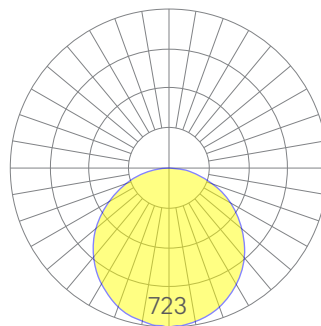

Optics

standard

Representative distribution and peak candela. For other options see order information or IES files [here](#).