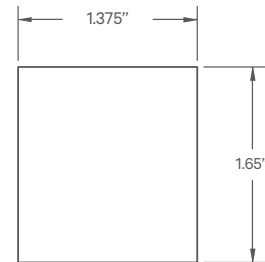

# Myojo module

Linear module with small profile,  
drops 3" below track system

## Features

- Magnetically held and easily repositioned on site
- Available up to 6ft in length
- Extruded, recycled, premium aluminum housing
- Aluminum core LED boards
- Specifiable color temperature. CRI > 90, R9 >50
- 5 Year, 50,000 hour warranty

## Dimensions

## Ordering Information

-  -  -  -  -   
 1            2            3            4            5            6

Example:            MAG-MYJ - 2' - 35 - MED - W

Fixture ID	1	Length (Nominal)	2	Color Temperature	3	Output	4
MAG-MYJ		1'    1 ft 2'    2 ft 4'    4 ft 6'    6 ft X'    Specify length		27    2700K/90 CRI 30    3000K/90 CRI 35    3500K/90 CRI 40    4000K/90 CRI		MED    Medium output	
<small>*Custom lengths up to 6'. Consult factory.</small>							
Finish	5						
W    White BLK    Black CC <sup>1</sup> Custom Color							
<small><sup>1</sup>Custom Color. See finish options here.</small>							