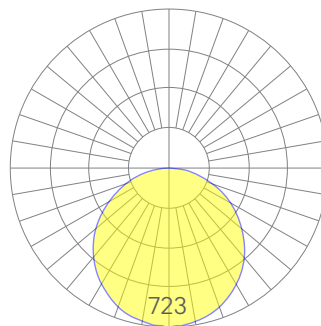

Myojo module

Linear module with small profile,
drops 3" below track system

Features

- Magnetically held and easily repositioned on site
- Available up to 6ft in length
- Extruded, recycled, premium aluminum housing
- Aluminum core LED boards
- Specifiable color temperature. CRI > 90, R9 >50
- 5 Year, 50,000 hour warranty

Dimensions

Optics

standard

Representative distribution and peak candela. For other options see order information or IES files [here](#).

Myojo module

Ordering Information

- - - - -
 1 2 3 4 5 6

Example: MAG-MYJ - 2' - 35 - MED - W

Fixture ID	1	Length (Nominal)	2	Color Temperature	3	Output	4
MAG-MYJ		1' 1 ft 2' 2 ft 4' 4 ft 6' 6 ft		27 2700K/90 CRI 30 3000K/90 CRI 35 3500K/90 CRI 40 4000K/90 CRI		MED Medium output	

Finish	5
W White BLK Black CC ¹ Custom Color	