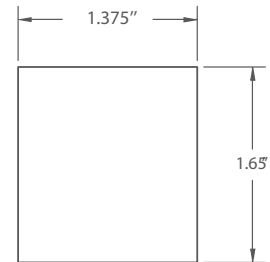

Myojo module

Linear module with small profile,
drops 3" below track system

Features

- Magnetically held and easily repositioned on site
- Available up to 6ft in length
- Extruded, recycled, premium aluminum housing
- Aluminum core LED boards
- Specifiable color temperature. CRI > 90, R9 >50
- 5 Year, 50,000 hour warranty

Dimensions

Optics

standard

Representative distribution and peak candela. For other options see order information or IES files [here](#).

Myojo module

Ordering Information

- - - - -
 1 2 3 4 5 6

Example: MAG-MYJ - 2' - 35 - MED - W

Fixture ID	1	Length (Nominal)	2	Color Temperature	3	Output	4
MAG-MYJ		1' 1 ft 2' 2 ft 4' 4 ft 6' 6 ft		27 2700K/90 CRI 30 3000K/90 CRI 35 3500K/90 CRI 40 4000K/90 CRI		MED Medium output	

Finish	5
W White BLK Black CC ¹ Custom Color	