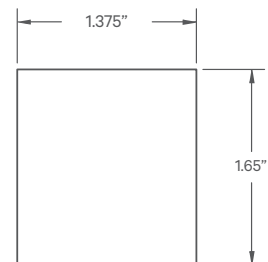

Blank module

Blank module available in custom lengths intended to "fill-in" any open track.

Features

- Magnetically held and easily repositioned on site
- Available in lengths up to 8'
- Extruded, recycled, premium aluminum housing
- 5 Year, 50,000 hour warranty

Dimensions

Representative distribution and peak candela. For other options see order information or IES files [here](#).

Blank module

Ordering Information

- -
1 2 3

Example: MAG-BLANK - 2' - BLK

| Fixture ID | 1 | Length | 2 | Finish | 3 |
|---|---|---|---|---|---|
| MAG-BLANK | | 1 1 ft 2 2 ft 4 4 ft 6 6 ft 8 8 ft X' Specify length | | W White BLK Black CC' Custom Color | |
| <small>*Custom length the up to 8'. Specify to the nearest 6" increments.</small> | | | | | |
| <small>*Custom Color. See finish options here.</small> | | | | | |