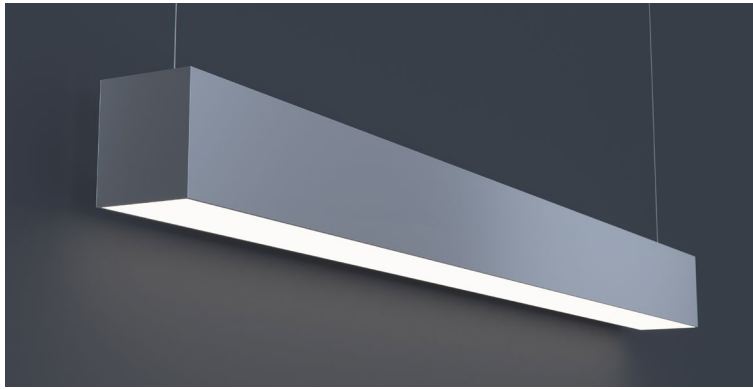

DATE _____ PROJECT _____ FIRM _____ TYPE _____

FEATURES

- Available In Made To Measure Lengths Accurate Up To 1/16"
- Patterns Available (See Page 2)
- Damp Location Rated
- CRI 90+ Standard; R9>50
- 5 Year, 50,000 Hour Fixture Warranty
- 2700K, 3000K, 3500K, 4000K & 5000K Color Temperatures Available
- Available with PoE- [See More](#)

APPLICATIONS Classrooms, Offices, Lobbies, Retail Stores, Reception Areas, & Corridors

FINISH Standard Powder-Coated White. Custom RAL Colors Available

CONSTRUCTION Extruded Aluminum Housing with Die Cast Ends. Formed Steel Gear Tray

OPTICS Extruded High Transmission Satin Acrylic Lens with No LED Imaging. Additional Optics Available

FIXTURE RATINGS & CERTIFICATIONS Union Made Made In The USA DLC Listed*
ETL Listed Damp Location *Not all outputs listed, consult factory

DRIVERS, SENSORS, & POE

For Wiring Diagrams, POE, and Sensor Information Click [Here](#)

ELECTRICAL Integral Driver with 0-10V Dimming Standard. Several Driver Options Available