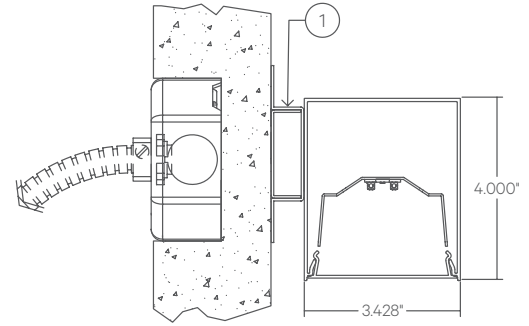

WM - Wall Mount