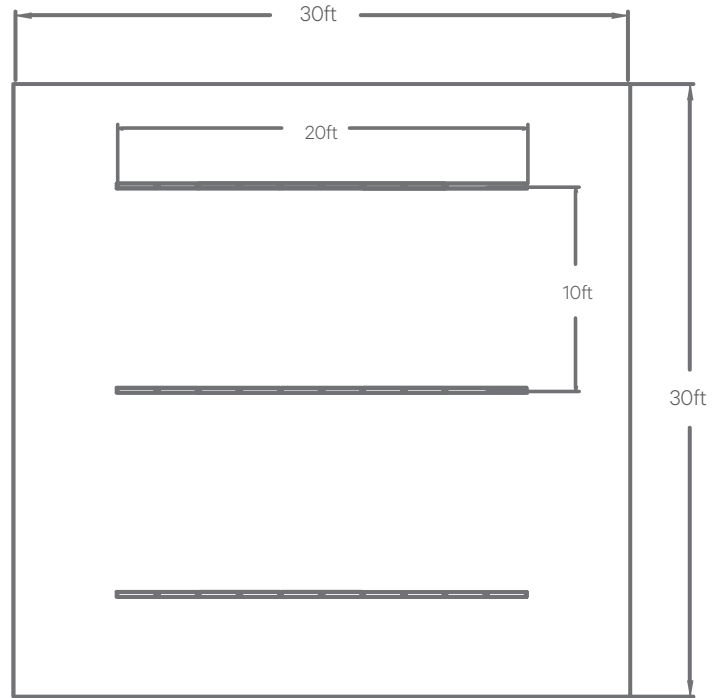

DATE

PROJECT

FIRM

TYPE

Sample Fixture Layout:

Classroom Size: 30ft x 30ft
Ceiling Height: 9.5ft AFF
Mounting Height: 8ft AFF
Reflectances: 80/50/20
Luminaire: LS4 EDU 4FT 3500K LTG1 DB
Wattage: 7.25W/ft
Lumen Output: 576lm/ft

Target Levels:

Avg. Foot Candles: 35-50fc
Unified Glare Rating: <19

Calculations:

23	23	22	22	21	21	20	20	19	17	13	10	10	10
24	24	24	24	23	23	22	21	20	16	10	10	10	10
25	25	24	24	23	23	22	21	19	13	10	10	10	10
25	25	24	24	24	23	23	22	21	16	10	10	10	10
25	24	24	24	23	23	22	21	19	13	10	10	10	10
25	24	24	24	23	23	22	21	19	13	10	10	10	10
25	25	25	24	24	23	23	22	21	16	10	10	10	10
25	25	24	24	24	23	23	22	21	16	10	10	10	10
25	25	24	24	24	23	23	22	21	16	10	10	10	10
25	25	25	24	24	23	23	22	21	16	10	10	10	10
25	24	24	24	23	23	22	21	19	13	10	10	10	10
25	24	24	24	23	23	22	21	19	13	10	10	10	10
25	25	24	24	24	23	23	22	21	16	10	10	10	10
25	25	24	24	24	23	23	22	21	16	10	10	10	10
23	23	22	22	21	21	20	20	19	17	13	10	10	10

UGR: 15.15

9.3	13.0	18.6	24.3	28.2	30.4	31.4	31.8	31.4	30.4	28.1	24.2	18.6	13.0	9.3
11.4	17.3	27.5	37.8	44.2	47.4	48.7	49.1	48.7	47.4	44.2	37.7	27.4	17.3	11.4
12.9	20.4	34.2	48.1	56.2	59.8	61.5	61.9	61.4	59.8	56.1	48.0	34.2	20.4	12.9
12.8	19.1	29.8	40.5	47.2	50.7	52.1	52.6	52.1	50.6	47.1	40.4	29.7	19.1	12.8
12.4	16.9	23.8	30.8	35.8	38.7	40.1	40.4	40.0	38.6	35.7	30.7	23.8	16.9	12.4
12.6	17.1	24.1	31.1	36.1	39.0	40.5	40.8	40.4	39.0	36.1	31.0	24.1	17.1	12.6
13.5	19.9	30.7	41.5	48.4	51.8	53.4	53.9	53.4	51.8	48.3	41.5	30.6	19.9	13.5
14.2	22.0	36.0	50.0	59.3	62.3	64.0	64.5	63.8	62.3	58.2	49.9	35.9	21.9	14.2
13.5	19.9	30.8	41.5	48.4	51.8	53.4	53.9	53.4	51.8	48.3	41.5	30.6	19.9	13.5
12.6	17.1	24.1	31.2	36.2	39.1	40.5	40.9	40.5	39.0	36.1	31.1	24.1	17.1	12.6
12.3	16.9	23.8	30.8	35.9	38.8	40.2	40.6	40.2	38.7	35.8	30.8	23.8	16.9	12.3
12.8	19.1	29.8	40.6	47.4	50.8	52.3	52.7	52.2	50.7	47.3	40.5	29.8	19.1	12.8
12.9	20.4	34.2	48.1	56.2	60.0	61.6	62.1	61.6	60.0	56.2	48.0	34.1	20.4	12.9
11.4	17.3	27.5	37.8	44.2	47.4	48.7	49.2	48.7	47.4	44.1	37.7	27.5	17.3	11.4
9.3	13.0	18.6	24.2	28.2	30.4	31.5	31.8	31.5	30.4	28.2	24.2	18.6	13.0	9.3

AVG FC: 36.7