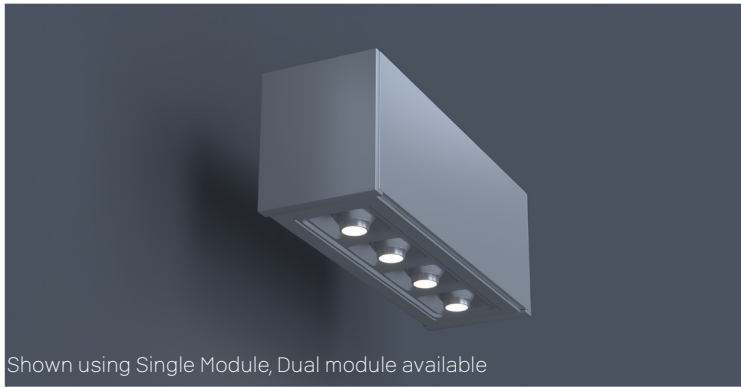

DATE	PROJECT	FIRM	TYPE

Shown using Single Module, Dual module available