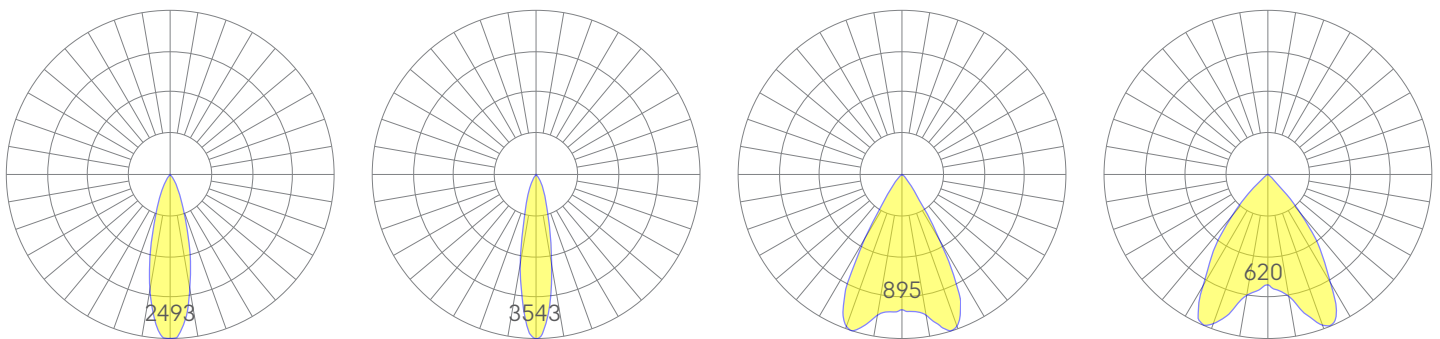

Optics

Representative distribution and peak candela. For other options see order information or IES files [here](#).