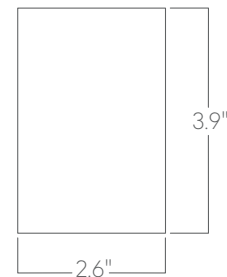

## Features

- Four beam spreads available
- 8" in length
- Extruded, recycled, premium aluminum housing
- Aluminum core LED boards, specifiable optics
- Specifiable color temperature. CRI > 90, R9 >50
- 5 Year, 50,000 hour warranty

## Dimensions

## Performance

Output <sup>1</sup>	Watts	Lumens
Low	9	562
Medium	12	728
High	16.75	908

Based on 'SP' beam spread, 90 CRI, 3500K luminaire using one driver.

<sup>1</sup>For 4000k, multiply by 1.05; for 3000k, 0.96; for 2700k, 0.92.