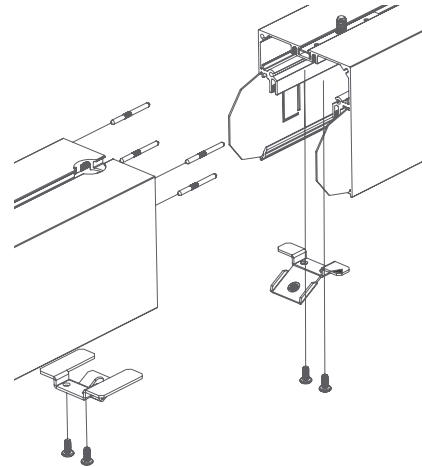

Optics

Room facing lens is black when unilluminated, seamlessly blending into dark environments. Uplight is available for some models.

Construction

Housings are extruded premium, recycled aluminum. Individual fixtures are available up to 12' long and may be specified as nominal or precision lengths. Precision lengths are supplied within 1/8" tolerance.

Joined Runs

Runs of any length may be specified and are comprised of multiple, factory-engineered, joined sections. Individually specified luminaires are not field joinable.

Representative joinery. For product specific details see installation guides or submittal drawings.