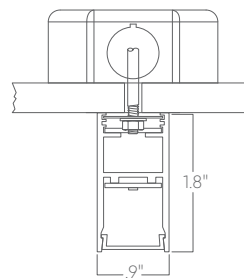

Joined Runs

Runs of any length may be specified and are comprised of multiple, factory-engineered, joined sections. Individually specified luminaires are not field joinable.

Representative joinery. For product specific details see installation guides or submittal drawings.

Rush Black Optic indirect/direct

Mounting Options

Custom mounting types and ceiling transitions available; consult factory.

**Aircraft cable
3.5" canopy**

**Aircraft cable
5" canopy**

**Aircraft cable
Conduit canopy
with knockouts**

Pendant stem

**Power over aircraft cable
3.5" canopy**

**Power over aircraft cable
5" canopy**

Surface mount

Wall mount