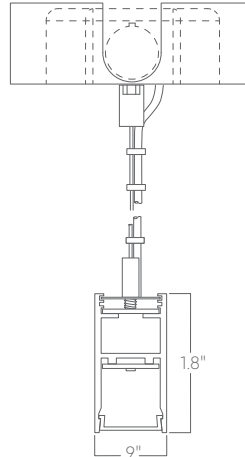

Optics

Room facing lens is black when unilluminated, seamlessly blending into dark environments. Uplight is available for some models.

Construction

Housings are extruded premium, recycled aluminum. Individual fixtures are available up to 12' long and may be specified as nominal or precision lengths. Precision lengths are supplied within 1/8" tolerance.

Joined Runs

Runs of any length may be specified and are comprised of multiple, factory-engineered, joined sections. Individually specified luminaires are not field joinable.

Representative joinery. For product specific details see installation guides or submittal drawings.

Rush Black Optic indirect/direct

Mounting Options

Custom mounting types and ceiling transitions available; consult factory.

**Aircraft cable
3.5" canopy**

**Aircraft cable
5" canopy**

**Aircraft cable
Conduit canopy
with knockouts**

Pendant stem

**Power over aircraft cable
3.5" canopy**

**Power over aircraft cable
5" canopy**

Surface mount

Wall mount