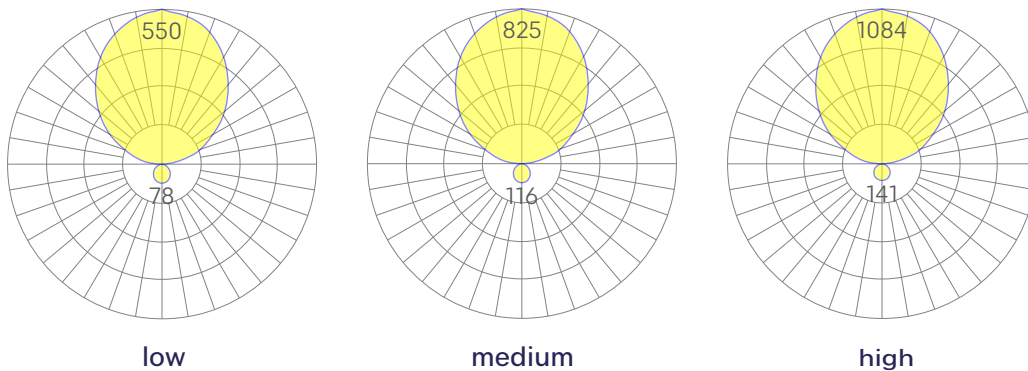

Dimensions

Optics

Representative distribution and peak candela. For other options see order information or IES files [here](#).

Rush Black Optic indirect/direct

Ordering Information

Example: RUSH BKO UPDN - 8 - 35 - LOW - MED - UNV - DB - W - AC - SD - BKO - CCS - DAYCKT - NA

Performance

Output ¹	indirect		direct	
	Watts/ft	Lumens/ft	Watts/ft	Lumens/ft
Low	4	340	4	53
Medium	5	510	5	79
High	7	670	7	100

¹Based on a typically configured 90 CRI, 3500K luminaire using one driver.