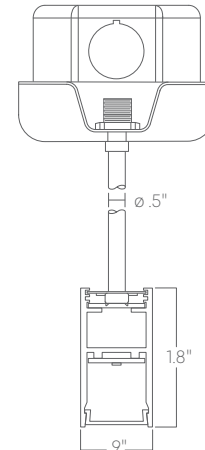

Optics

Room facing lens is black when unilluminated, seamlessly blending into dark environments. Uplight is available for some models.

Construction

Housings are extruded premium, recycled aluminum. Individual fixtures are available up to 12' long and may be specified as nominal or precision lengths. Precision lengths are supplied within 1/8" tolerance.

Joined Runs

Runs of any length may be specified and are comprised of multiple, factory-engineered, joined sections. Individually specified luminaires are not field joinable.

Representative joinery. For product specific details see installation guides or submittal drawings.

Rush Black Optic indirect/direct

Mounting Options

Custom mounting types and ceiling transitions available; consult factory.

**Aircraft cable
3.5" canopy**

**Aircraft cable
5" canopy**

**Aircraft cable
Conduit canopy
with knockouts**

Pendant stem

**Power over aircraft cable
3.5" canopy**

**Power over aircraft cable
5" canopy**

Surface mount

Wall mount