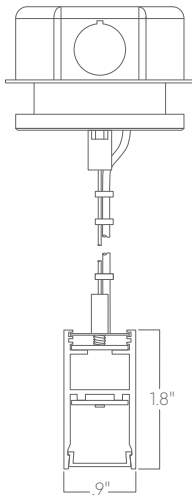

Optics

Room facing lens is black when unilluminated, seamlessly blending into dark environments. Uplight is available for some models.

Construction

Housings are extruded premium, recycled aluminum. Individual fixtures are available up to 12' long and may be specified as nominal or precision lengths. Precision lengths are supplied within 1/8" tolerance.

Joined Runs

Runs of any length may be specified and are comprised of multiple, factory-engineered, joined sections. Individually specified luminaires are not field joinable.

Representative joinery. For product specific details see installation guides or submittal drawings.

Rush Black Optic indirect/direct

Mounting Options

Custom mounting types and ceiling transitions available; consult factory.

**Aircraft cable
3.5" canopy**

**Aircraft cable
5" canopy**

**Aircraft cable
Conduit canopy
with knockouts**