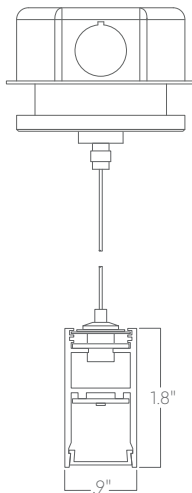

Optics

Room facing lens is black when unilluminated, seamlessly blending into dark environments. Uplight is available for some models.

Construction

Housings are extruded premium, recycled aluminum. Individual fixtures are available up to 12' long and may be specified as nominal or precision lengths. Precision lengths are supplied within 1/8" tolerance.

Joined Runs

Runs of any length may be specified and are comprised of multiple, factory-engineered, joined sections. Individually specified luminaires are not field joinable.

Representative joinery. For product specific details see installation guides or submittal drawings.

Rush Black Optic indirect/direct

Mounting Options

Custom mounting types and ceiling transitions available; consult factory.

**Aircraft cable
3.5" canopy**

**Aircraft cable
5" canopy**

**Aircraft cable
Conduit canopy
with knockouts**

Pendant stem

**Power over aircraft cable
3.5" canopy**

**Power over aircraft cable
5" canopy**

Surface mount

Wall mount