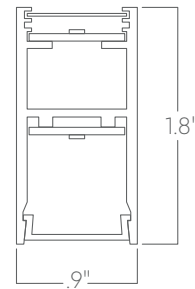

Dimensions

Optics

Representative distribution and peak candela. For other options see order information or IES files [here](#).

Rush Black Optic indirect/direct

Ordering Information

Example: RUSH BKO UPDN - 8 - 35 - LOW - MED - UNV - DB - W - AC - SD - BKO - CCS - DAYCKT - NA