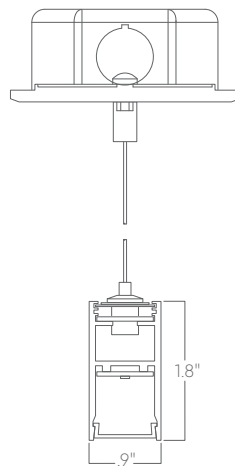

Optics

Room facing lens is black when unilluminated, seamlessly blending into dark environments. Uplight is available for some models.

Construction

Housings are extruded premium, recycled aluminum. Individual fixtures are available up to 12' long and may be specified as nominal or precision lengths. Precision lengths are supplied within 1/8" tolerance.

Joined Runs

Runs of any length may be specified and are comprised of multiple, factory-engineered, joined sections. Individually specified luminaires are not field joinable.

Representative joinery. For product specific details see installation guides or submittal drawings.

Rush Black Optic indirect/direct

Mounting Options

Custom mounting types and ceiling transitions available; consult factory.

**Aircraft cable
3.5" canopy**

**Aircraft cable
5" canopy**

**Aircraft cable
Conduit canopy
with knockouts**

Pendant stem

**Power over aircraft cable
3.5" canopy**

**Power over aircraft cable
5" canopy**

Surface mount

Wall mount