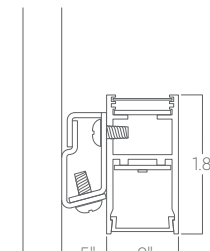

Joined Runs

Runs of any length may be specified and are comprised of multiple, factory-engineered, joined sections. Individually specified luminaires are not field joinable.

Representative joinery. For product specific details see installation guides or submittal drawings.

Rush Black Optic indirect/direct

Mounting Options

Custom mounting types and ceiling transitions available; consult factory.

**Aircraft cable
3.5" canopy**

**Aircraft cable
5" canopy**

**Aircraft cable
Conduit canopy
with knockouts**

Pendant stem

**Power over aircraft cable
3.5" canopy**

**Power over aircraft cable
5" canopy**

Surface mount

Wall mount