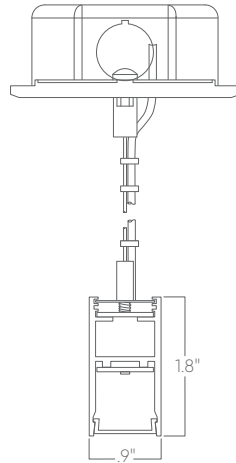

Optics

Room facing lens is black when unilluminated, seamlessly blending into dark environments. Uplight is available for some models.

Construction

Housings are extruded premium, recycled aluminum. Individual fixtures are available up to 12' long and may be specified as nominal or precision lengths. Precision lengths are supplied within 1/8" tolerance.

Joined Runs

Runs of any length may be specified and are comprised of multiple, factory-engineered, joined sections. Individually specified luminaires are not field joinable.

Representative joinery. For product specific details see installation guides or submittal drawings.

Rush Black Optic indirect/direct

Mounting Options

Custom mounting types and ceiling transitions available; consult factory.

**Aircraft cable
3.5" canopy**

**Aircraft cable
5" canopy**

**Aircraft cable
Conduit canopy
with knockouts**

Pendant stem

**Power over aircraft cable
3.5" canopy**

**Power over aircraft cable
5" canopy**

Surface mount

Wall mount