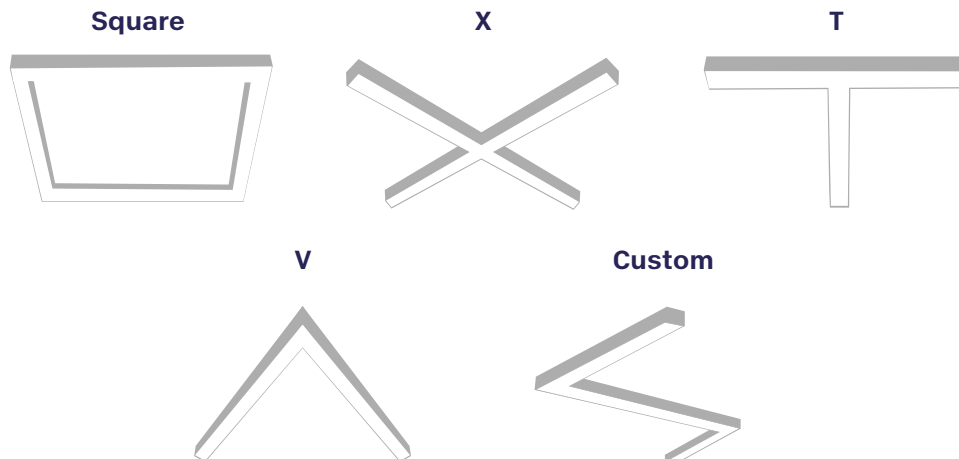

Optics

Room facing lens is black when unilluminated, seamlessly blending into dark environments. Uplight is available for some models.

Construction

Housings are extruded premium, recycled aluminum. Individual fixtures are available up to 12' long and may be specified as nominal or precision lengths. Precision lengths are supplied within 1/8" tolerance.

Joined Runs

Runs of any length may be specified and are comprised of multiple, factory-engineered, joined sections. Individually specified luminaires are not field joinable.

Representative joinery. For product specific details see installation guides or submittal drawings.