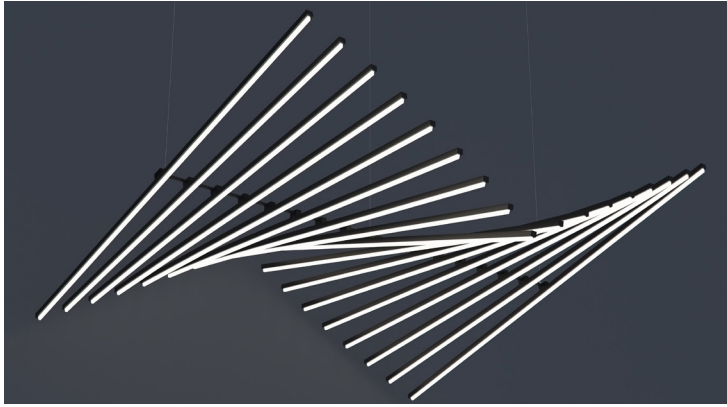

DATE	PROJECT	FIRM	TYPE
------	---------	------	------

A uniquely designed ave-form luminaire creates an impressive, eye-catching effect. Pendant stem mounted in 4ft lengths.

### FEATURES

- Available In 4ft Lengths Standard
- Damp Location Rated
- CRI 90+ Standard
- 2700K, 3000K, 3500K, 4000K & 5000K Color Temperatures Available

<b>APPLICATIONS</b>	Offices, Lobbies, Retail Stores, Classrooms, Reception Areas & Corridors			
<b>CONSTRUCTION</b>	Extruded Aluminum Housing With Die Cast Aluminum End Caps	<b>OPTICS</b>	Extruded satin PMMA Lens, No LED Imaging	
<b>WARRANTY</b>	5 Year Limited Warranty (Covers Standard Components)		<b>FINISH</b>	Standard Powder-Coated Black. Custom RAL Colors Available
<b>FIXTURE RATINGS &amp; CERTIFICATIONS</b>	Union Made ETL Listed	Made In The USA Damp Location Rated	 	
<b>ELECTRICAL</b>	Remote Driver With 0-10V 10% Dimming Standard. Optional 1% Dimming and Lutron Drivers Available.			

### EXTRUSION DIMENSIONS

## SIDE PROFILE