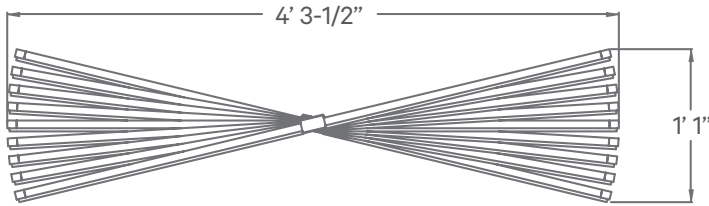

DATE	PROJECT	FIRM	TYPE
------	---------	------	------

A uniquely designed ave-form luminaire creates an impressive, eye-catching effect. Pendant stem mounted in 4ft lengths.

### FEATURES

- Available In 4ft Lengths Standard
- Damp Location Rated
- CRI 90+ Standard
- 2700K, 3000K, 3500K, 4000K & 5000K Color Temperatures Available

<b>APPLICATIONS</b>	Offices, Lobbies, Retail Stores, Classrooms, Reception Areas & Corridors			
<b>CONSTRUCTION</b>	Extruded Aluminum Housing With Die Cast Aluminum End Caps	<b>OPTICS</b>	Extruded satin PMMA Lens, No LED Imaging	
<b>WARRANTY</b>	5 Year Limited Warranty (Covers Standard Components)		<b>FINISH</b>	Standard Powder-Coated Black. Custom RAL Colors Available
<b>FIXTURE RATINGS &amp; CERTIFICATIONS</b>	Union Made ETL Listed	Made In The USA Damp Location Rated	 	
<b>ELECTRICAL</b>	Remote Driver With 0-10V 10% Dimming Standard. Optional 1% Dimming and Lutron Drivers Available.			

### EXTRUSION DIMENSIONS

### ORDERING

<b>1 - FIXTURE ID</b> WAVE	<b>2 - LENGTH</b> 4 - 4 ft	<b>3 - LED SYSTEM</b> LTG1 - Standard LTG2 - Low LTG3 - High C - Custom Output (ie-C 2,550Lm)	<b>4 - COLOR TEMP</b> 27 - 2700K/90 CRI 30 - 3000K/90 CRI 35 - 3500K/90 CRI 40 - 4000K/90 CRI	<b>5 - VOLTAGE</b> UNV - Universal (120/277V)	<b>6 - DRIVER</b> DB - Standard 10% Dimming (0-10V) DB1% - 1% Dimming (0-10V) DB.01% - .01% Dimming (0-10V) LTEA - Lutron 2-wire 1% Dimming L3DA - Lutron 3-wire 1% Dimming LDE1 - Lutron Digital EcoSystem LDE5 - 5 Series EcoSystem; 5% Dimming DMX - For Color Tuning and RGBW
<b>7 - FINISH (exterior)</b> BLK - Black (Standard) W - White CC - Custom Color (provide RAL#)	<b>8 - MOUNTING</b> PS - Pendant Stem (1/8")	<b>9 - OPTIONS</b> EM 120V - Emergency Pack EM 277V - Emergency Pack			