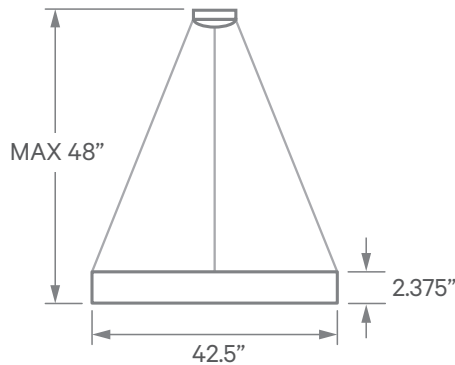

EXTRUSION DIMENSIONS

LED SYSTEM INFORMATION

	Nominal System Watts	Nominal Delivered Lumens
Standard (LTG1)	37 W	2,960 Lm
Low (LTG2)	20 W	1,660 Lm
High (LTG3)	45 W	3,510 Lm

Based on a 3500K luminaire using one driver. Please consult factory for custom lumen outputs & wattage.