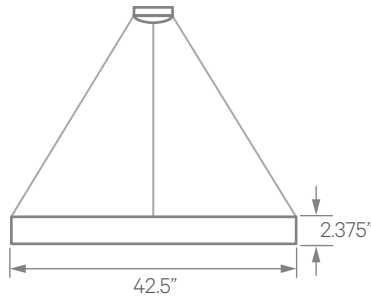

ELECTRICAL Integral Driver with 0-10V Dimming Standard. Several Driver Options Available. Driver Remote With "FC" (Flat Canopy) Option.

EXTRUSION DIMENSIONS

LED SYSTEM INFORMATION

	Nominal System Watts	Nominal Delivered Lumens	Nominal Efficacy
Standard (LTG1)	48 W	4,230 lm	88 LPW
Low (LTG2)	40 W	3,630 lm	90 LPW
High (LTG3)	58 W	4,958 lm	85 LPW