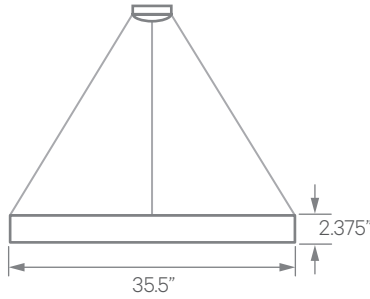

ELECTRICAL Integral Driver with 0-10V Dimming Standard. Several Driver Options Available. Driver Remote With "FC" (Flat Canopy) Option.

EXTRUSION DIMENSIONS

LED SYSTEM INFORMATION

	Nominal System Watts	Nominal Delivered Lumens	Nominal Efficacy
Standard (LTG1)	36 W	3,394 lm	94 LPW
Low (LTG2)	28 W	2,722 lm	97 LPW
High (LTG3)	45 W	4,115 lm	91 LPW