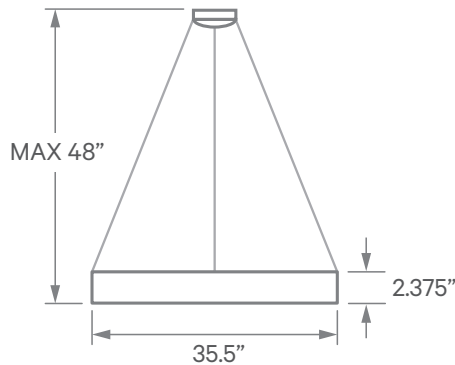

EXTRUSION DIMENSIONS

LED SYSTEM INFORMATION

	Nominal System Watts	Nominal Delivered Lumens
Standard (LTG1)	28 W	2,240 Lm
Low (LTG2)	15 W	1,275 Lm
High (LTG3)	40 W	3,120 Lm

Based on a 3500K luminaire using one driver. Please consult factory for custom lumen outputs & wattage.

ORDERING	1	2	3	4	5	6	7	8	9

1 - FIXTURE ID LOOPITA	2 - LENGTH 3 - 3ft	3 - LED SYSTEM LTG1 - Standard LTG2 - Low LTG3 - High C - Custom Output (ie-C550Lm)	4 - COLOR TEMP 30 - 3000K/90 CRI 35 - 3500K/90 CRI 40 - 4000K/90 CRI TW* - Tunable White RGBW* - RGB + 3000K *Must use DMX Driver (Remote)	5 - VOLTAGE UNV - Universal (120/277V)	6 - DRIVER DB - Standard 10% Dimming (0-10V) DMX - For Color Tuning and RGBW
7 - FINISH W - White (Standard) CC - Custom Color (provide RAL#)	8 - MOUNTING AC - Air Craft Cable (adjusts up to 48")	9 - OPTIONS EM 120V - Emergency Pack EM 277V - Emergency Pack FC - Flat Canopy (Remote Driver)