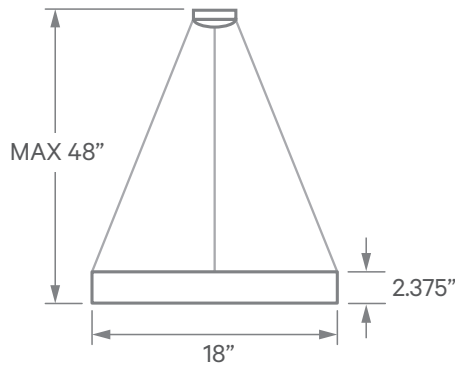

EXTRUSION DIMENSIONS

LED SYSTEM INFORMATION

	Nominal System Watts	Nominal Delivered Lumens
Standard (LTG1)	23 W	1,840 Lm
Low (LTG2)	11 W	935 Lm
High (LTG3)	35 W	2,730 Lm

Based on a 3500K luminaire using one driver. Please consult factory for custom lumen outputs & wattage.

ORDERING	1	2	3	4	5	6	7	8	9

1 - FIXTURE ID LOOPITA	2 - LENGTH 18 - 18in	3 - LED SYSTEM LTG1 - Standard LTG2 - Low LTG3 - High C - Custom Output (ie-C550Lm)	4 - COLOR TEMP 30 - 3000K/90 CRI 35 - 3500K/90 CRI 40 - 4000K/90 CRI TW* - Tunable White RGBW* - RGB + 3000K *Must use DMX Driver (Remote)	5 - VOLTAGE UNV - Universal (120/277V)	6 - DRIVER DB - Standard 10% Dimming (0-10V) DMX - For Color Tuning and RGBW
7 - FINISH W - White (Standard) CC - Custom Color (provide RAL#)	8 - MOUNTING AC - Air Craft Cable (adjusts up to 48")	9 - OPTIONS EM 120V - Emergency Pack EM 277V - Emergency Pack FC - Flat Canopy (Remote Driver)