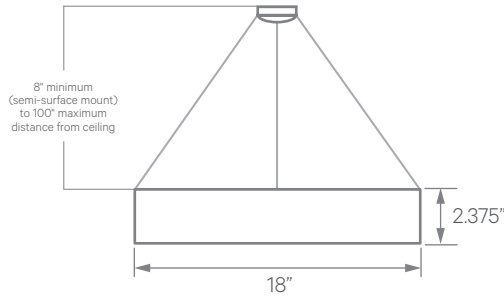

ELECTRICAL Integral Driver with 0-10V Dimming Standard. Several Driver Options Available. Driver Remote With "FC" (Flat Canopy) Option.

EXTRUSION DIMENSIONS

LED SYSTEM INFORMATION

	Nominal System Watts	Nominal Delivered Lumens	Nominal Efficacy
Standard (LTG1)	30 W	2,495 lm	83 LPW
Low (LTG2)	21 W	1,799 lm	86 LPW
High (LTG3)	40 W	3,227 lm	80 LPW

Based on a 90CRI, 3500K luminaire using one driver. Custom outputs available; specify below.

ORDERING

1 - FIXTURE ID

LOOPITA

2 - SIZE

18 - 18 in.

3 - COLOR TEMP

- 27 - 2700K/90 CRI
- 30 - 3000K/90 CRI
- 35 - 3500K/90 CRI
- 40 - 4000K/90 CRI
- 50 - 5000K/90 CRI
- TW** - Tunable White
2700K-6500K
- RGBW30*** - RGB + 3000K
- RGBW35*** - RGB + 3500K