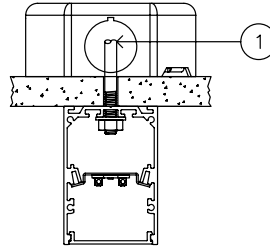

Based on a 3500K luminaire using one driver. Please consult factory for custom lumen outputs & wattage.

ORDERING

1 - FIXTURE ID DUARTE	2 - LENGTH 4 - 4 ft 8 - 8 ft X - Custom Length (Must be under 8ft)	3 - LED SYSTEM LTG1 - Standard LTG2 - Low LTG3 - High C - Custom Output (ie-C550Lm/ft)	4 - COLOR TEMP 27 - 2700K/90 CRI 30 - 3000K/90 CRI 35 - 3500K/90 CRI 40 - 4000K/90 CRI 50 - 5000K/90 CRI TW* - Tunable White RGBW* - RGB + 3000K <small>*Must use DMX Driver (Remote)</small>	5 - VOLTAGE UNV - Universal (120/277V)	6 - DRIVER DB - Standard 10% Dimming (0-10V) DB1% - 1% Dimming (0-10V) DB.01% - .01% Dimming (0-10V) LTEA - Lutron 2-wire 1% Dimming L3DA - Lutron 3-wire 1% Dimming LDE1 - Lutron Digital EcoSystem LDE5 - 5 Series EcoSystem; 5% Dimming DMX - For Color Tuning and RGBW (Remote)
7 - FINISH (exterior) W - White (Standard) BLK - Black CC - Custom Color (provide RAL#)	8 - MOUNTING AC - Air Craft Cable (50") SM - Surface Mount	9 - OPTICS SD - Standard Diffuser	10 - OPTIONS EM 120V - Emergency Pack EM 277V - Emergency Pack		

DATE

PROJECT

FIRM

TYPE

MOUNTING OPTIONS

AC - Air Craft Cable (50")

- 1 - 5" Round Canopy (Standard White Finish)
- 2 - Canopy Retainer
- 3 - SJT Cord (Standard White)
- 4 - Air Craft Cable
- 5 - Gripper
- 6 - Hanging Bracket

SM - Surface Mount

- 1 - Threaded Rod (not supplied)

SIDE PROFILE