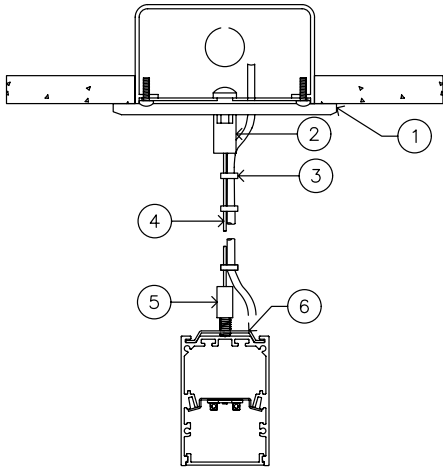

Based on a 3500K luminaire using one driver. Please consult factory for custom lumen outputs & wattage.

ORDERING

1 - FIXTURE ID DUARTE	2 - LENGTH 4 - 4 ft 8 - 8 ft X - Custom Length (Must be under 8ft)	3 - LED SYSTEM LTG1 - Standard LTG2 - Low LTG3 - High C - Custom Output (ie-C550Lm/ft)	4 - COLOR TEMP 27 - 2700K/90 CRI 30 - 3000K/90 CRI 35 - 3500K/90 CRI 40 - 4000K/90 CRI 50 - 5000K/90 CRI TW* - Tunable White RGBW* - RGB + 3000K <small>*Must use DMX Driver (Remote)</small>	5 - VOLTAGE UNV - Universal (120/277V)	6 - DRIVER DB - Standard 10% Dimming (0-10V) DB1% - 1% Dimming (0-10V) DB.01% - .01% Dimming (0-10V) LTEA - Lutron 2-wire 1% Dimming L3DA - Lutron 3-wire 1% Dimming LDE1 - Lutron Digital EcoSystem LDE5 - 5 Series EcoSystem; 5% Dimming DMX - For Color Tuning and RGBW (Remote)
7 - FINISH (exterior) W - White (Standard) BLK - Black CC - Custom Color (provide RAL#)	8 - MOUNTING AC - Air Craft Cable (50") SM - Surface Mount	9 - OPTICS SD - Standard Diffuser	10 - OPTIONS EM 120V - Emergency Pack EM 277V - Emergency Pack		

DATE

PROJECT

FIRM

TYPE

MOUNTING OPTIONS

AC - Air Craft Cable (50")

- 1 - 5" Round Canopy (Standard White Finish)
- 2 - Canopy Retainer
- 3 - SJT Cord (Standard White)
- 4 - Air Craft Cable
- 5 - Gripper
- 6 - Hanging Bracket

SM - Surface Mount

- 1 - Threaded Rod (not supplied)

SIDE PROFILE