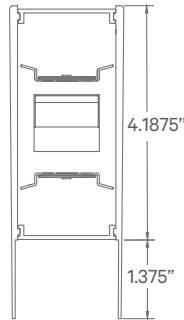

EXTRUSION DIMENSIONS

LED SYSTEM INFORMATION

	System Watts	Delivered Lumens	Efficacy
Standard (LTG1)	7.25 W/ft	683 Lm/ft	94 Lm/W
Low (LTG2)	5 W/ft	470 Lm/ft	94 Lm/W
High (LTG3)	8.75 W/ft	783 Lm/ft	90 Lm/W

Based on a 3500K luminaire using one driver. Please consult factory for custom lumen outputs & wattage.