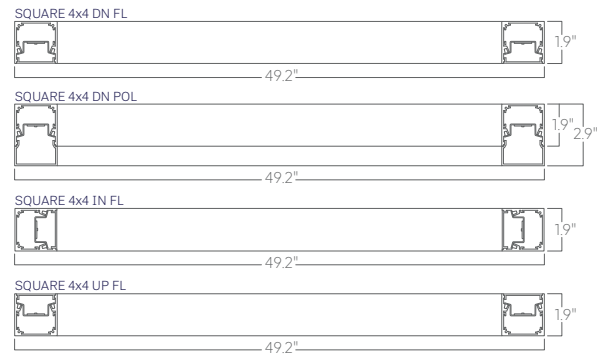

Dimensions

Optics

Representative distribution and peak candela. For other options see order information or IES files [here](#).

Square 4x4 recessed

Ordering Information

Example: SQUARE REC - X - 35 - MED - UNV - DB - W - AC - SD - CCS - DAYCKT - NA