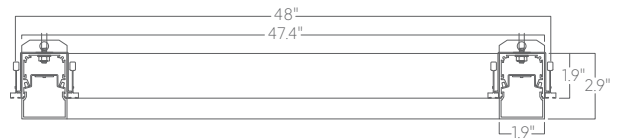

SG

slot grid