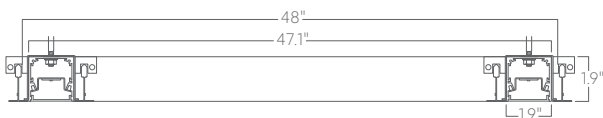

Square 4x4 recessed

Mounting

SQUARE REC 4X4 FL

T

9/16" tee grid

SQUARE REC 4X4 POL

T15

15/16" tee grid