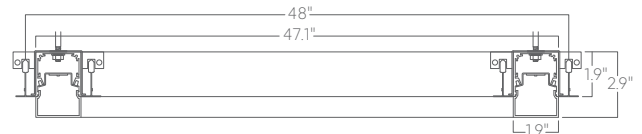

Square 4x4 recessed

Mounting

SQUARE REC 4X4 FL

T

9/16" tee grid

SQUARE REC 4X4 POL

T15

15/16" tee grid