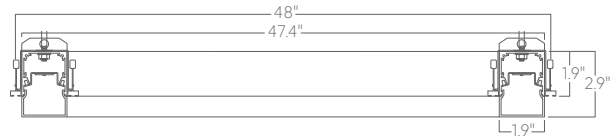

SG

slot grid