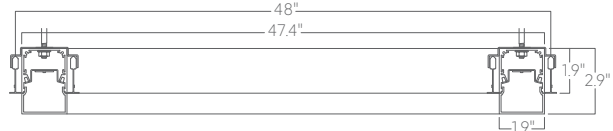

Square 4x4 recessed

Mounting

SQUARE REC 4X4 FL

T

9/16" tee grid

SQUARE REC 4X4 POL

T15

15/16" tee grid