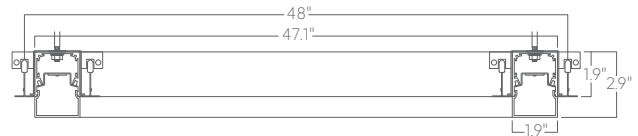

Square 4x4 recessed

Mounting

SQUARE REC 4X4 FL

T

9/16" tee grid

SQUARE REC 4X4 POL

T15

15/16" tee grid