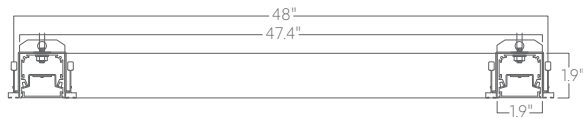

SG

slot grid