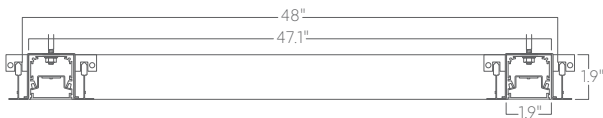

Square 4x4 recessed

Mounting

SQUARE REC 4X4 FL

T

9/16" tee grid

SQUARE REC 4X4 POL

T15

15/16" tee grid