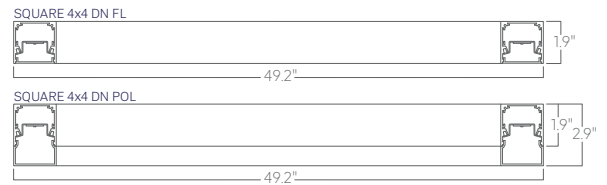

Square 4x4 recessed

Our Performance Decorative luminaires offer a variety of decorative forms and sizes suitable for any modern space.

Features

- Extruded recycled aluminum housing
- Specifiable color temperature. CRI > 90, R9 >50
- Specifiable dimmable drivers or PoE
- Custom colors and wood finishes finishes available
- 5 Year, 50,000 hour warranty
- WELL Building Standard compatible [learn more](#)

Dimensions

Optics

Representative distribution and peak candela. For other options see order information or IES files [here](#).

Square 4x4 recessed

Ordering Information

Example: SQUARE REC - X - 35 - MED - UNV - DB - W - AC - SD - CCS - DAYCKT - NA