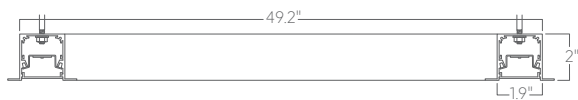

Square 4x4 recessed

Mounting

SQUARE REC 4X4 FL

T

9/16" tee grid

SQUARE REC 4X4 POL

T15

15/16" tee grid

SG

slot grid

F

flange

NT

mud-in flange