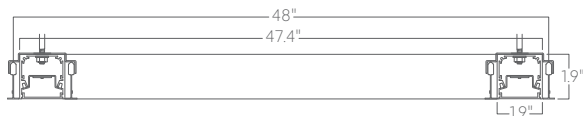

Square 4x4 recessed

Mounting

SQUARE REC 4X4 FL

T

9/16" tee grid

SQUARE REC 4X4 POL

T15

15/16" tee grid