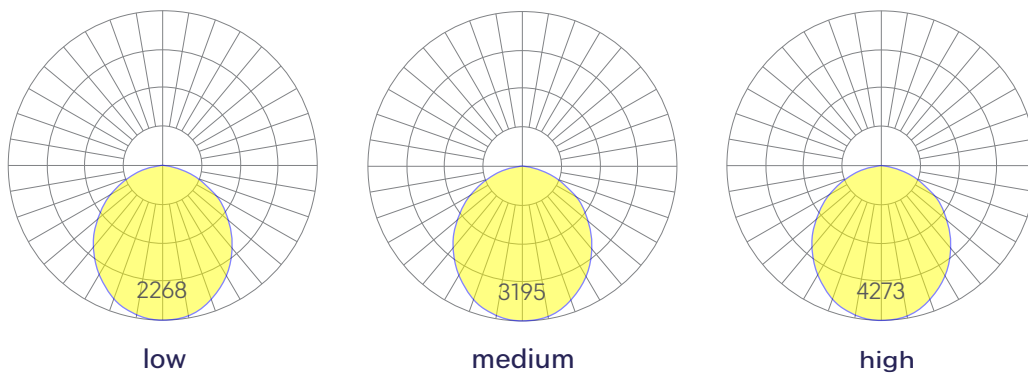

Square 4x4 recessed

Our Performance Decorative luminaires offer a variety of decorative forms and sizes suitable for any modern space.

Features

- Extruded recycled aluminum housing
- Specifiable color temperature. CRI > 90, R9 >50
- Specifiable dimmable drivers or PoE
- Custom colors and wood finishes finishes available
- 5 Year, 50,000 hour warranty
- WELL Building Standard compatible [learn more](#)

Dimensions

Optics

Representative distribution and peak candela. For other options see order information or IES files [here](#).

Square 4x4 recessed

Ordering Information

Example: SQUARE REC - X - 35 - MED - UNV - DB - W - AC - SD - CCS - DAYCKT - NA