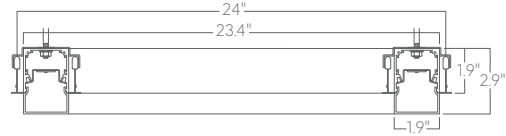

Square 2x2 recessed

Mounting

SQUARE REC 2X2 FL

T
9/16" tee grid

SQUARE REC 2X2 POL

T15
15/16" tee grid

SG
slot grid

F
flange