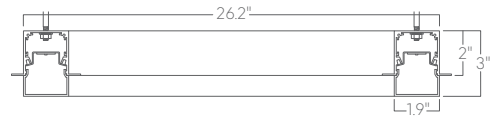

Square 2x2 recessed

Mounting

SQUARE REC 2X2 FL

T
9/16" tee grid

SQUARE REC 2X2 POL

T15
15/16" tee grid

SG
slot grid

F
flange