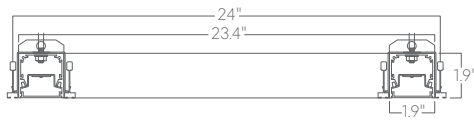

Square 2x2 recessed

Mounting

SQUARE REC 2X2 FL

T
9/16" tee grid

SQUARE REC 2X2 POL

T15
15/16" tee grid

SG
slot grid

F
flange