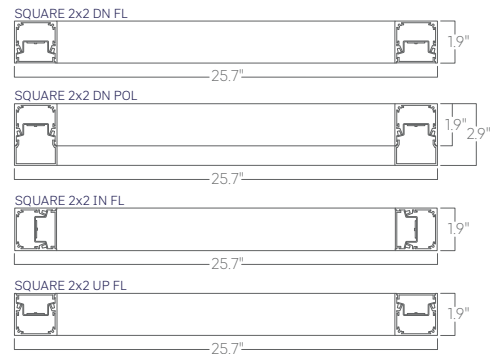

Dimensions

Optics

Representative distribution and peak candela. For other options see order information or IES files [here](#).

Square 2x2 recessed

Ordering Information

Example: SQUARE REC - X - 35 - MED - UNV - DB - W - AC - SD - CCS - DAYCKT - NA