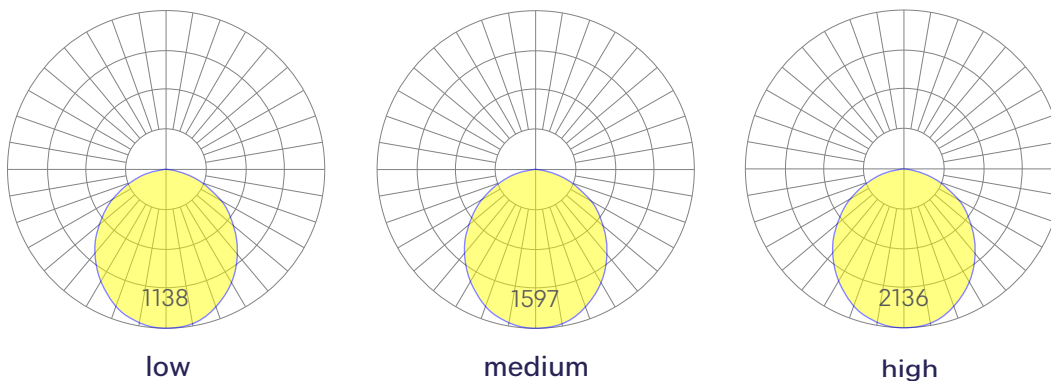

Square 2x2 recessed

Our Performance Decorative luminaires offer a variety of decorative forms and sizes suitable for any modern space.

Features

- Extruded recycled aluminum housing
- Specifiable color temperature. CRI > 90, R9 >50
- Specifiable dimmable drivers or PoE
- Custom colors and wood finishes finishes available
- 5 Year, 50,000 hour warranty
- WELL Building Standard compatible [learn more](#)

Dimensions

Optics

Representative distribution and peak candela. For other options see order information or IES files [here](#).

Square 2x2 recessed

Ordering Information

Example: SQUARE REC - X - 35 - MED - UNV - DB - W - AC - SD - CCS - DAYCKT - NA