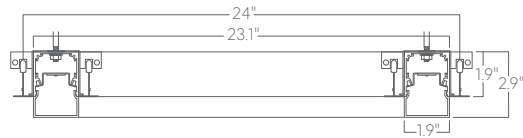

Square 2x2 recessed

Mounting

SQUARE REC 2X2 FL

T
9/16" tee grid

SQUARE REC 2X2 POL

T15
15/16" tee grid

SG
slot grid

F
flange