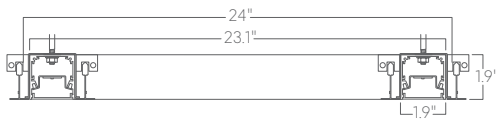

Square 2x2 recessed

Mounting

SQUARE REC 2X2 FL

T
9/16" tee grid

SQUARE REC 2X2 POL

T15
15/16" tee grid

SG
slot grid

F
flange