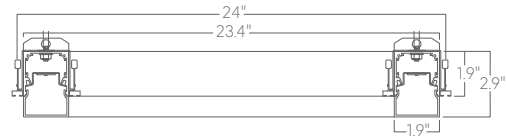

Square 2x2 recessed

Mounting

SQUARE REC 2X2 FL

T
9/16" tee grid

SQUARE REC 2X2 POL

T15
15/16" tee grid

SG
slot grid

F
flange