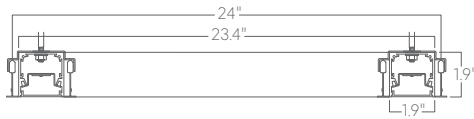

Square 2x2 recessed

Mounting

SQUARE REC 2X2 FL

T
9/16" tee grid

SQUARE REC 2X2 POL

T15
15/16" tee grid

SG
slot grid

F
flange