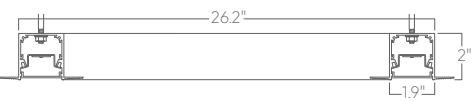

Square 2x2 recessed

Mounting

SQUARE REC 2X2 FL

T
9/16" tee grid

SQUARE REC 2X2 POL

T15
15/16" tee grid

SG
slot grid

F
flange