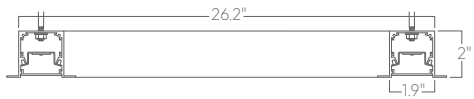

Square 2x2 recessed

Mounting

SQUARE REC 2X2 FL

T
9/16" tee grid

SQUARE REC 2X2 POL

T15
15/16" tee grid

SG
slot grid

F
flange