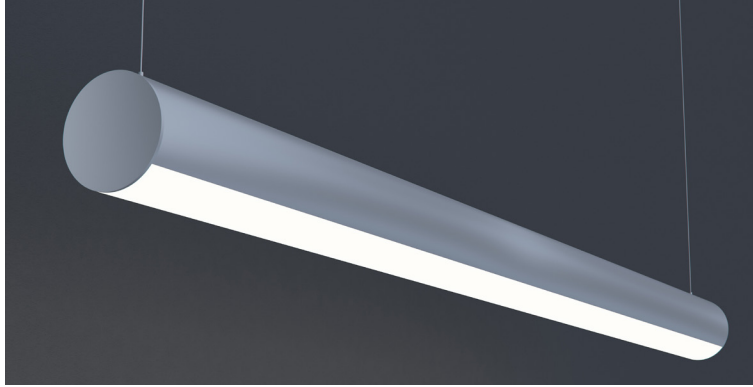

DATE	PROJECT	FIRM	TYPE
------	---------	------	------

Rounded, linear luminaire with direct lighting. For use in indoor applications where a round profile that provides continuous light is required. Suitable for suspended installation. Custom outputs and colors available.

FEATURES

- Available In Custom Lengths & Long Runs accurate up to 1/16" Accuracy
- Damp Location Rated
- CRI 90+ Standard
- 2700K, 3000K, 3500K, 4000K & 5000K Color Temperatures Available

APPLICATIONS Commercial Interiors, Retail, Hospitality, Museums, Reception Areas

CONSTRUCTION Extruded Aluminum Housing and Sheet Metal End Caps. Formed Steel gear Tray. **OPTICS** Extruded High Transmission Satin Acrylic Lens With No LED Imaging.

WARRANTY 5 Year Limited Warranty (Covers Standard Components) **FINISH** Standard Powder-Coated White. Custom RAL Colors Available