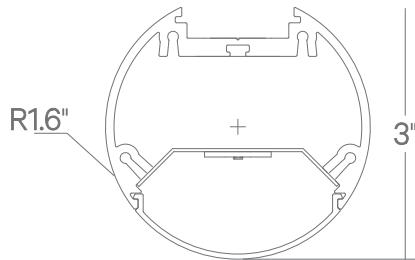

CONSTRUCTION Extruded Aluminum Housing and Sheet Metal End Caps. Formed Steel gear Tray. **OPTICS** Extruded High Transmission Satin Acrylic Lens With No LED Imaging.

WARRANTY 5 Year Limited Warranty (Covers Standard Components) **FINISH** Standard Powder-Coated White. Custom RAL Colors Available

EXTRUSION DIMENSIONS

LED SYSTEM INFORMATION

	Nominal System Watts	Nominal Delivered Lumens	Nominal Efficacy
Standard (LTG1)	7.25 W/ft	675 Lm/ft	90 Lm/W
Low (LTG2)	5 W/ft	450 Lm/ft	90 Lm/W
High (LTG3)	8.75 W/ft	750 Lm/ft	86 Lm/W