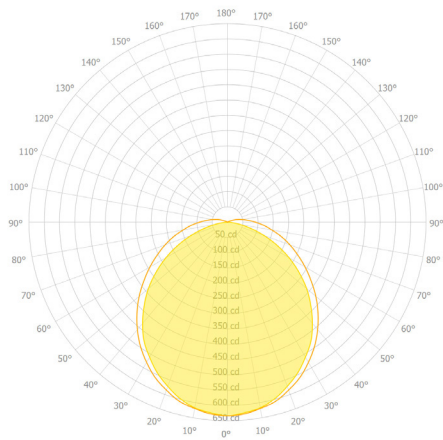

EXTRUSION DIMENSIONS

LED SYSTEM INFORMATION

	Nominal System Watts	Nominal Delivered Lumens	Nominal Efficacy
Standard (LTG1)	7.25 W/ft	675 Lm/ft	90 Lm/W
Low (LTG2)	5 W/ft	450 Lm/ft	90 Lm/W
High (LTG3)	8.75 W/ft	750 Lm/ft	86 Lm/W

Based on a 3500K luminaire using one driver. Please consult factory for custom lumen outputs & wattage.

ORDERING

1 - FIXTURE ID CRD3 LED	2 - LENGTH 2 - 2 ft 4 - 4 ft 8 - 8 ft x'-x" - Custom (specify length) **Patterns available consult factory	3 - COLOR TEMP 27 - 2700K/90 CRI 30 - 3000K/90 CRI 35 - 3500K/90 CRI 40 - 4000K/90 CRI 50 - 5000K/90 CRI	4 - LED SYSTEM LTG1 - Standard LTG2 - Low LTG3 - High C - Custom Output (ie-C550Lm/ft)	5 - VOLTAGE UNV - Universal (120/277V)	6 - DRIVER (Remote) DB - Standard 10% Dimming (0-10V) DB1% - 1% Dimming (0-10V) DB.01% - .01% Dimming (0-10V) L3DA - Lutron 3-wire 1% Dimming LDE1 - Lutron Digital EcoSystem LDE5 - 5 Series EcoSystem; 5% Dimming
-----------------------------------	--	--	---	--	--

DATE

PROJECT

FIRM

TYPE

CRD3 4FT LTG1 3500K
DELIVERED LUMENS: 2,701 Lm
TOTAL WATTS: 30W
EFFICACY: 93 Lumens/Watt

ZONAL LUMEN SUMMARY

ZONE	LUMENS	% LAMP	% FIXTURE
0.00 - 30.00	723.37	21.64	25.95
0.00 - 40.00	1172.74	35.09	42.07
0.00 - 60.00	2043.39	61.14	73.30
0.00 - 90.00	2701.37	80.82	96.90
90.00 - 120.00	0.00	0.00	0.00
90.00 - 150.00	0.00	0.00	0.00
90.00 - 180.00	0.00	0.00	0.00
0.00 - 180.00	2701.37	83.40	100.00

CRD3 4FT LTG2 3500K
DELIVERED LUMENS: 3,694Lm
TOTAL WATTS: 20W
EFFICACY: 93 Lumens/Watt

ZONAL LUMEN SUMMARY

ZONE	LUMENS	% LAMP	% FIXTURE
0.00 - 30.00	486.28	21.64	25.95
0.00 - 40.00	788.04	35.08	42.06
0.00 - 60.00	1373.27	61.13	73.29
0.00 - 90.00	1815.80	80.82	96.91
90.00 - 120.00	0.00	0.00	0.00
90.00 - 150.00	0.00	0.00	0.00
90.00 - 180.00	0.00	0.00	0.00
0.00 - 180.00	1873.77	83.40	100.00