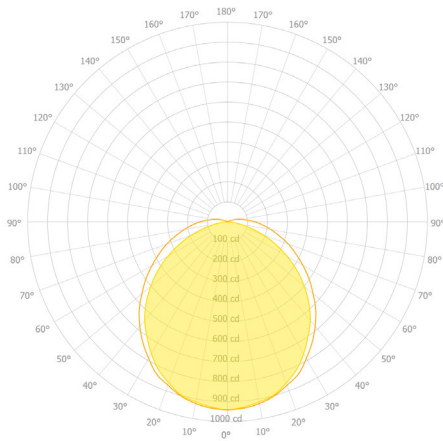

EXTRUSION DIMENSIONS

LED SYSTEM INFORMATION

	Nominal System Watts	Nominal Delivered Lumens	Nominal Efficacy
Standard (LTG1)	7.25 W/ft	675 Lm/ft	90 Lm/W
Low (LTG2)	5 W/ft	450 Lm/ft	90 Lm/W
High (LTG3)	8.75 W/ft	750 Lm/ft	86 Lm/W

Based on a 3500K luminaire using one driver. Please consult factory for custom lumen outputs & wattage.

ORDERING

1 - FIXTURE ID CRD3 LED	2 - LENGTH 2 - 2 ft 4 - 4 ft 8 - 8 ft x'-x" - Custom (specify length) **Patterns available consult factory	3 - COLOR TEMP 27 - 2700K/90 CRI 30 - 3000K/90 CRI 35 - 3500K/90 CRI 40 - 4000K/90 CRI 50 - 5000K/90 CRI	4 - LED SYSTEM LTG1 - Standard LTG2 - Low LTG3 - High C - Custom Output (ie-C550Lm/ft)	5 - VOLTAGE UNV - Universal (120/277V)	6 - DRIVER (Remote) DB - Standard 10% Dimming (0-10V) DB1% - 1% Dimming (0-10V) DB.01% - .01% Dimming (0-10V) L3DA - Lutron 3-wire 1% Dimming LDE1 - Lutron Digital EcoSystem LDE5 - 5 Series EcoSystem; 5% Dimming
-----------------------------------	--	--	---	--	--

DATE

PROJECT

FIRM

TYPE

CRD3 4FT LTG1 3500K
DELIVERED LUMENS: 2,701 Lm
TOTAL WATTS: 30W
EFFICACY: 93 Lumens/Watt

ZONAL LUMEN SUMMARY

ZONE	LUMENS	% LAMP	% FIXTURE
0.00 - 30.00	723.37	21.64	25.95
0.00 - 40.00	1172.74	35.09	42.07
0.00 - 60.00	2043.39	61.14	73.30
0.00 - 90.00	2701.37	80.82	96.90
90.00 - 120.00	0.00	0.00	0.00
90.00 - 150.00	0.00	0.00	0.00
90.00 - 180.00	0.00	0.00	0.00
0.00 - 180.00	2701.37	83.40	100.00

CRD3 4FT LTG2 3500K
DELIVERED LUMENS: 3,694Lm
TOTAL WATTS: 20W
EFFICACY: 93 Lumens/Watt

ZONAL LUMEN SUMMARY

ZONE	LUMENS	% LAMP	% FIXTURE
0.00 - 30.00	486.28	21.64	25.95
0.00 - 40.00	788.04	35.08	42.06
0.00 - 60.00	1373.27	61.13	73.29
0.00 - 90.00	1815.80	80.82	96.91
90.00 - 120.00	0.00	0.00	0.00
90.00 - 150.00	0.00	0.00	0.00
90.00 - 180.00	0.00	0.00	0.00
0.00 - 180.00	1873.77	83.40	100.00