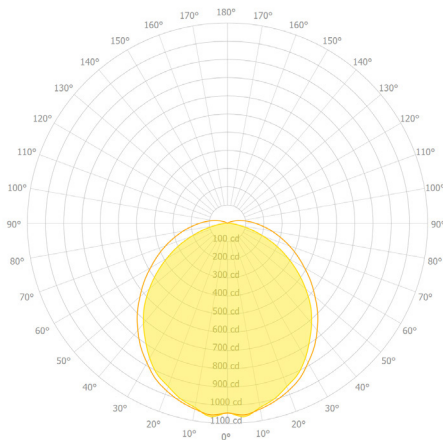

ZONAL LUMEN SUMMARY

ZONE	LUMENS	% LAMP	% FIXTURE
0.00 - 30.00	810.49	21.64	25.94
0.00 - 40.00	1314.29	35.08	42.06
0.00 - 60.00	2290.27	61.14	73.30
0.00 - 90.00	3028.00	80.83	96.91
90.00 - 120.00	0.00	0.00	0.00
90.00 - 150.00	0.00	0.00	0.00
90.00 - 180.00	0.00	0.00	0.00
0.00 - 180.00	3124.60	83.41	100.00