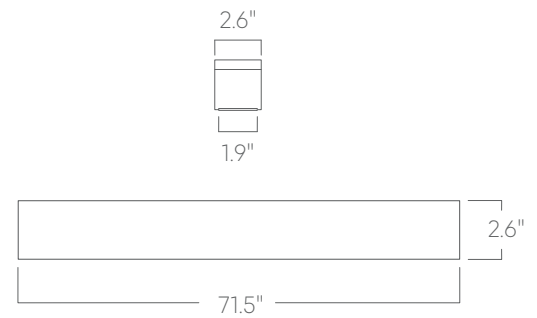

# Ring 6ft direct

Our Performance Decorative luminaires offer a variety of decorative forms and sizes suitable for any modern space.

## Dimensions