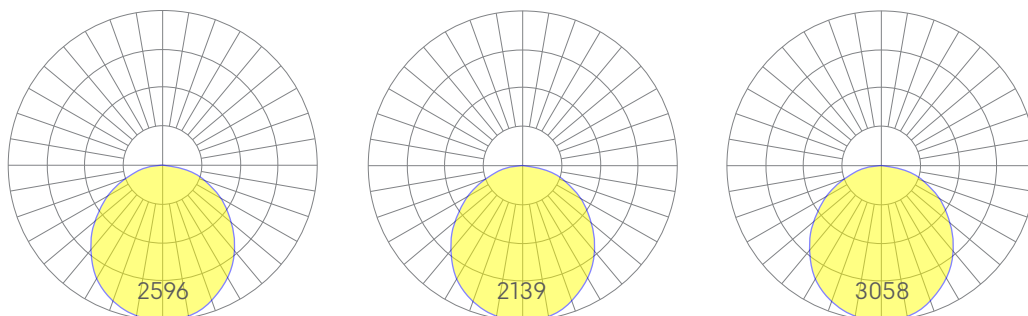

Optics

Representative distribution and peak candela. For other options see order information or IES files [here](#).