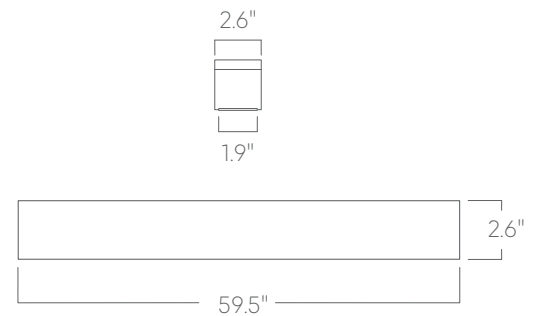

# Ring 5ft direct

Our Performance Decorative luminaires offer a variety of decorative forms and sizes suitable for any modern space.

## Dimensions

## Weight

15 lbs