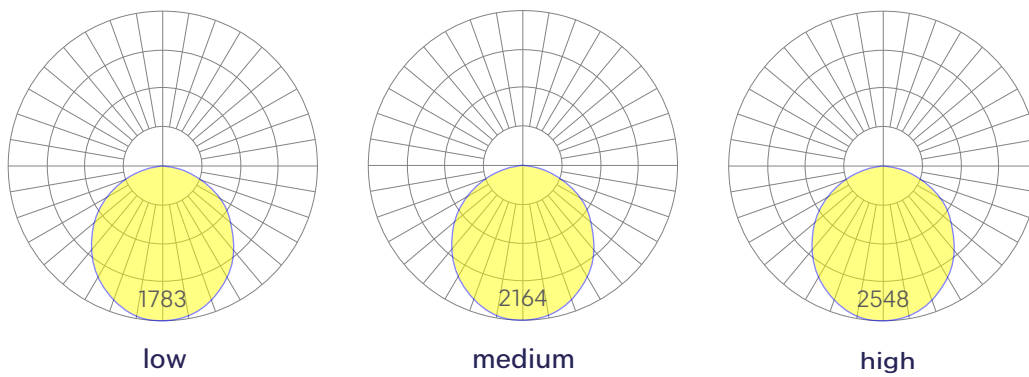

Optics

Representative distribution and peak candela. For other options see order information or IES files [here](#).