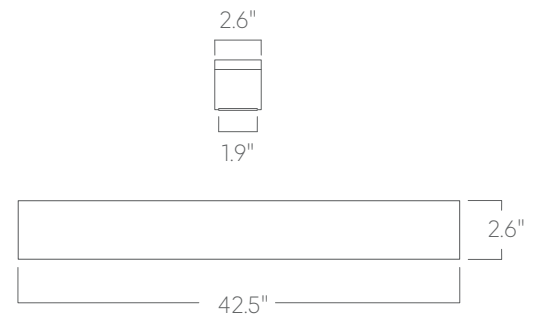

Ring 4ft direct

Our Performance Decorative luminaires offer a variety of decorative forms and sizes suitable for any modern space.

Features

- Rolled extruded aluminum
- Specifiable color temperature. CRI > 90, R9 >50
- Specifiable dimmable drivers or PoE
- Custom colors and wood finishes finishes available
- 5 Year, 50,000 hour warranty, damp location rated
- WELL Building Standard compatible [learn more](#)

Dimensions

Optics

Representative distribution and peak candela. For other options see order information or IES files [here](#).

Ring 4ft direct

Ordering Information

For each option group below specify one option. If you don't see your preferred option listed, contact us for [help](#).