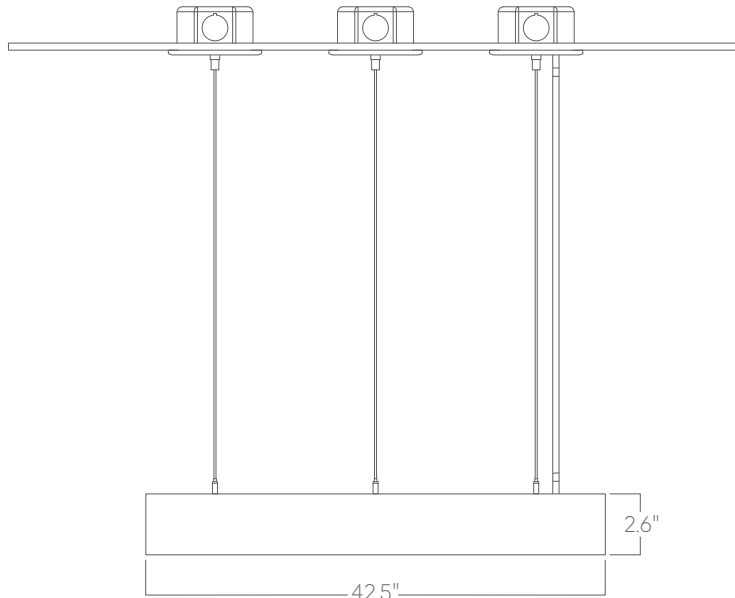

Aircraft cable (Individual susp. points)

Please consult factory shop drawings for suspension points. To prevent damage to fixtures, factory designated suspension points must not be field altered.