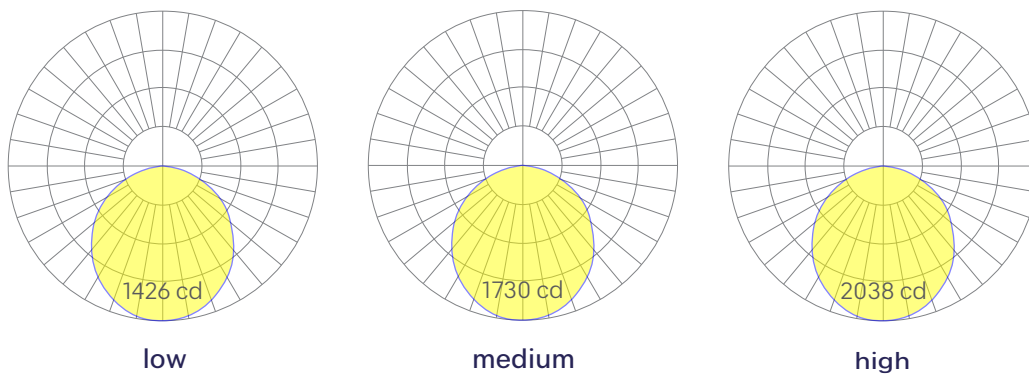

Ring 4ft direct

Our Performance Decorative luminaires offer a variety of decorative forms and sizes suitable for any modern space.

Features

- Rolled extruded aluminum
- Specifiable color temperature. CRI > 90, R9 >50
- Specifiable dimmable drivers or PoE
- Custom colors and wood finishes finishes available
- 5 Year, 50,000 hour warranty, damp location rated
- WELL Building Standard compatible [learn more](#)

Dimensions

Optics

Representative distribution and peak candela. For other options see order information or IES files [here](#).

Ring 4ft direct

Ordering Information

For each option group below specify one option. If you don't see your preferred option listed, contact us for [help](#).