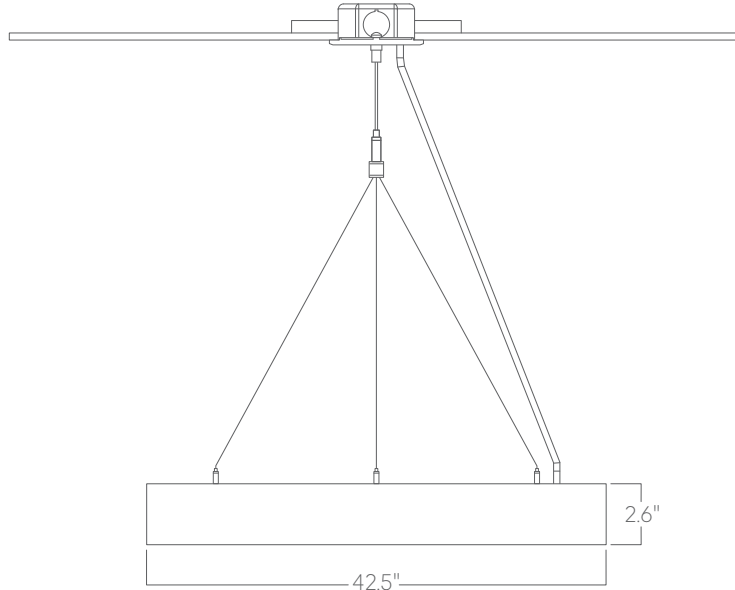

Ring 4ft direct

Mounting Options

Custom mounting types and ceiling transitions available; consult factory.

Aircraft cable