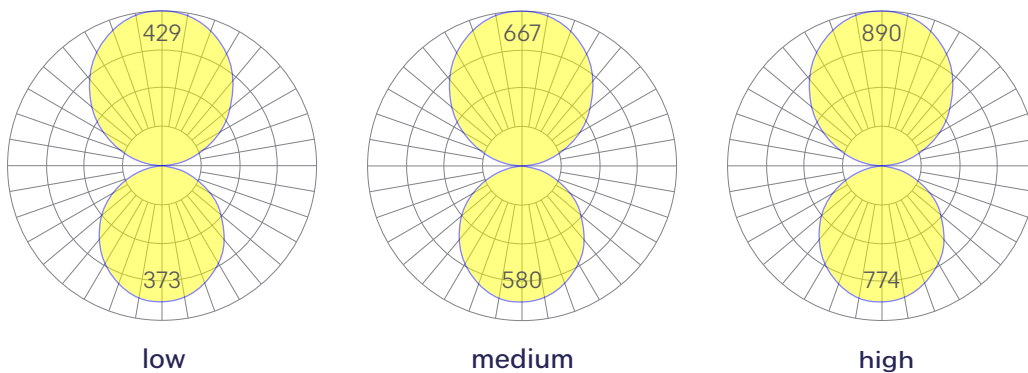

Optics

Representative distribution and peak candela. For other options see order information or IES files [here](#).