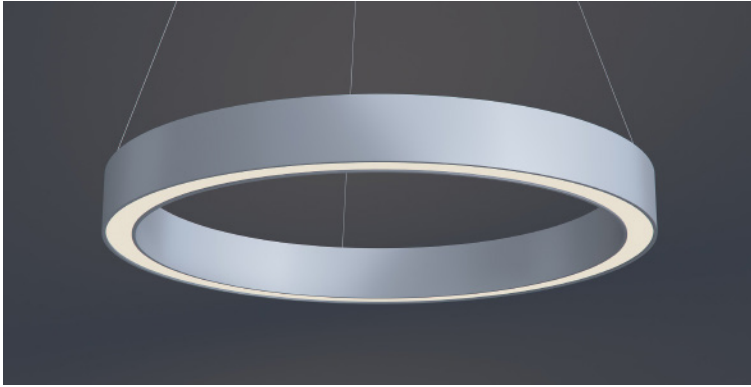

DATE _____ PROJECT _____ FIRM _____ TYPE _____

Round, 'halo'-style luminaire with 4 ft diameter providing direct and indirect lighting. For use in indoor applications where an LED luminaire is required; great for lobbies, reception areas and corridors. Mounted with air craft cable.

FEATURES

- Damp Location Rated
- CRI 90+ Standard; R9>50
- 5 Year, 50,000 Hour Fixture Warranty
- 2700K, 3000K, 3500K & 4000K Color Temperatures Available
- Available with PoE

APPLICATIONS Offices, Lobbies, Retail Stores, Classrooms, Reception Areas & Corridors

CONSTRUCTION Extruded Rolled Aluminum **OPTICS** Laser-cut Cast High Transmission Satin Acrylic Lens with No LED Imaging

WARRANTY 5 Year Limited Warranty (Covers Standard Components) **FINISH** Standard Powder-Coated White. Custom RAL Colors Available

Based on a 3500K luminaire using one driver. Custom outputs available; specify below.

ORDERING 1 2 3 **IN -** 4-INDIRECT **D -** 4-DIRECT 5 6 7 8 9

1 - FIXTURE ID	2 - SIZE	3 - COLOR TEMP	4 - LED SYSTEM		5 - VOLTAGE
RING LED UPDN	4 - 4 ft	27 - 2700K/90 CRI 30 - 3000K/90 CRI 35 - 3500K/90 CRI 40 - 4000K/90 CRI	IN - INDIRECT LTG1 - Standard LTG2 - Low LTG3 - High LTGC - Custom Output	D - DIRECT LTG1 - Standard LTG2 - Low LTG3 - High LTGC - Custom Output	UNV - Universal (120/277V)