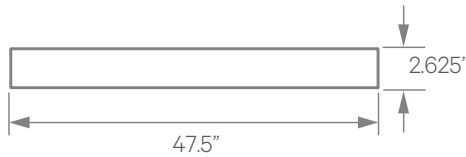

EXTRUSION DIMENSIONS

LED SYSTEM INFORMATION

	Nominal System Watts	Nominal Delivered Lumens	
		DIRECT	INDIRECT
Standard (LTG1)	175 W	5,880 lm	6,468 lm
Low (LTG2)	110 W	3,785 lm	4,165 lm
High (LTG3)	270 W	8,539 lm	9,386 lm

Based on a 3500K luminaire using one driver. Custom outputs available; specify below.

ORDERING 1 2 3 **IN -** 4-INDIRECT **D -** 4-DIRECT 5 6 7 8 9

1 - FIXTURE ID	2 - SIZE	3 - COLOR TEMP	4 - LED SYSTEM		5 - VOLTAGE
RING LED UPDN	4 - 4 ft	27 - 2700K/90 CRI 30 - 3000K/90 CRI 35 - 3500K/90 CRI 40 - 4000K/90 CRI	IN - INDIRECT LTG1 - Standard LTG2 - Low LTG3 - High LTGC - Custom Output	D - DIRECT LTG1 - Standard LTG2 - Low LTG3 - High LTGC - Custom Output	UNV - Universal (120/277V)