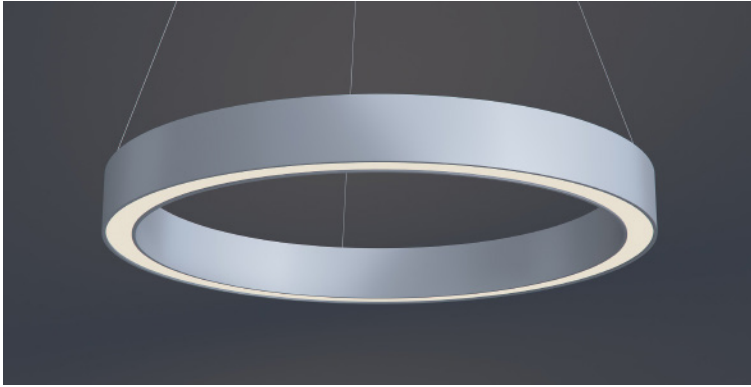

DATE _____ PROJECT _____ FIRM _____ TYPE _____

Round, 'halo'-style luminaire with 2 ft diameter providing direct and indirect lighting. For use in indoor applications where an LED luminaire is required; great for lobbies, reception areas and corridors. Mounted with air craft cable.

FEATURES

- Damp Location Rated
- CRI 90+ Standard; R9>50
- 5 Year, 50,000 Hour Fixture Warranty
- 2700K, 3000K, 3500K & 4000K Color Temperatures Available
- Available with PoE

APPLICATIONS Offices, Lobbies, Retail Stores, Classrooms, Reception Areas & Corridors

CONSTRUCTION Extruded Rolled Aluminum | **OPTICS** Laser-cut Cast High Transmission Satin Acrylic Lens with No LED Imaging

WARRANTY 5 Year Limited Warranty (Covers Standard Components) | **FINISH** Standard Powder-Coated White. Custom RAL Colors Available

Based on a 3500K luminaire using one driver. Custom outputs available; specify below.

ORDERING 1 2 3 **IN -** **D -** 5 6 7 8 9

1 - FIXTURE ID RING LED UPDN | **2 - SIZE** 2 - 2 ft | **3 - COLOR TEMP** 27 - 2700K/90 CRI, 30 - 3000K/90 CRI, 35 - 3500K/90 CRI, 40 - 4000K/90 CRI | **4 - LED SYSTEM** IN - INDIRECT (LTG1 - Standard, LTG2 - Low, LTG3 - High, LTGC - Custom Output), D - DIRECT (LTG1 - Standard, LTG2 - Low, LTG3 - High, LTGC - Custom Output) | **5 - VOLTAGE** UNV - Universal (120/277V)