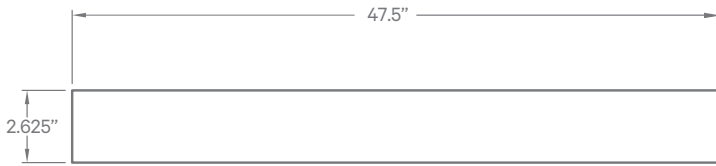

DATE	PROJECT	FIRM	TYPE
------	---------	------	------

Round, 'halo'-style luminaire with 4 ft diameter. For use in indoor applications where an LED luminaire is required; great for lobbies, reception areas and corridors. Mounted with air craft cable.

### FEATURES

- Damp Location Rated
- CRI 90+ Standard
- 5 Year, 50,000 Hour Fixture Warranty
- 2700K, 3000K, 3500K, & 4000K Color Temperatures Available

<b>APPLICATIONS</b>	Offices, Lobbies, Retail Stores, Classrooms, Reception Areas & Corridors		
<b>CONSTRUCTION</b>	Extruded Rolled Aluminum. Ring is 2-3/4" in Width.	<b>OPTICS</b>	Laser-cut Cast High Transmission Satin Acrylic Lens with No LED imaging
<b>WARRANTY</b>	5 Year Limited Warranty (Covers Standard Components)	<b>FINISH</b>	Standard Powder-Coated White. Custom RAL Colors Available
<b>FIXTURE RATINGS &amp; CERTIFICATIONS</b>	Union Made ETL Listed	Made In The USA Damp Location Rated	
<b>ELECTRICAL</b>	Remote Driver With 0-10V 10% Dimming Standard. 0-10V 1% Dimming Optional.		

### EXTRUSION DIMENSIONS