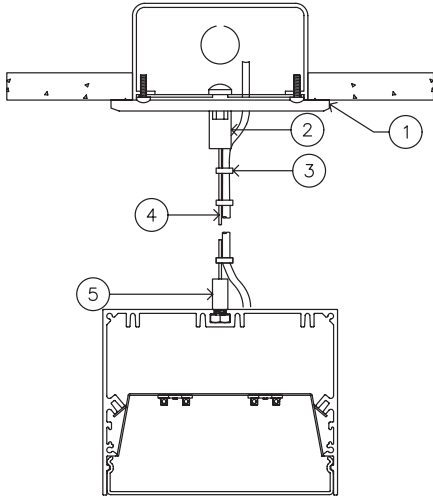

DATE

PROJECT

FIRM

TYPE

MOUNTING OPTIONS

AC - Air Craft Cable (50")

- 1 - 5" Round Canopy (Standard White Finish)
- 2 - Canopy Retainer
- 3 - SJT Cord (Standard White)
- 4 - Air Craft Cable
- 5 - Gripper

SM - Surface Mount

- 1 - Threaded Rod (not supplied)

WM - Wall Mount

- 1 - 0.75" Wall Mount Bracket

CORNERS & PATTERNS

Available with illuminated corners, angles, and custom patterns. **Must consult factory for custom corners and patterns.**