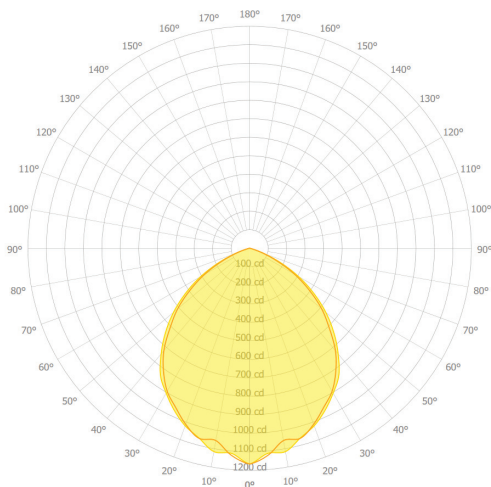

EXTRUSION DIMENSIONS

LED SYSTEM INFORMATION

	Nominal System Watts	Nominal Delivered Lumens	Nominal Efficacy
Standard (LTG1)	10 W/ft	845 Lm/ft	85 Lm/W
Low (LTG2)	6.75 W/ft	585 Lm/ft	87 Lm/W
High (LTG3)	12 W/ft	1,005 Lm/ft	83 Lm/W

Square Patterns

X Patterns

T Patterns

Custom Angles

Custom Patterns

LENS CUT OPTIONS

Straight-cut

Mitered Angle

NOTE: Straight-Cut is standard configuration, Mitered Angle is optional and must be specified.

DATE

PROJECT

FIRM

TYPE

PHOTOMETRICS

LS6 LED 4FT LTG1 3500K
 DELIVERED LUMENS: 3,379Lm
 TOTAL WATTS: 40W
 EFFICACY: 85 Lumens/Watt

ZONAL LUMEN SUMMARY

ZONE	LUMENS	% LAMP	% FIXTURE
0.00 - 30.00	1185.31	27.16	35.08
0.00 - 40.00	1898.88	43.50	56.20
0.00 - 60.00	3083.47	70.64	91.25
0.00 - 90.00	3379.04	77.42	100.00
90.00 - 120.00	0.23	0.01	0.01
90.00 - 150.00	0.23	0.01	0.01
90.00 - 180.00	0.23	0.01	0.01
0.00 - 180.00	3379.04	77.42	100.00