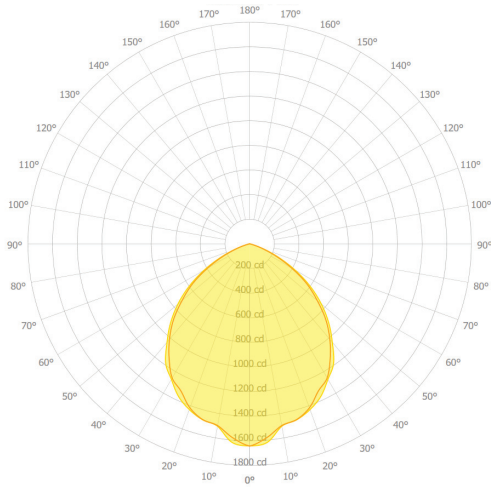

EXTRUSION DIMENSIONS

LED SYSTEM INFORMATION

	Nominal System Watts	Nominal Delivered Lumens	Nominal Efficacy
Standard (LTG1)	10 W/ft	845 Lm/ft	85 Lm/W
Low (LTG2)	6.75 W/ft	585 Lm/ft	87 Lm/W
High (LTG3)	12 W/ft	1,005 Lm/ft	83 Lm/W

Square Patterns

X Patterns

T Patterns

Custom Angles

Custom Patterns

LENS CUT OPTIONS

Straight-cut

Mitered Angle

NOTE: Straight-Cut is standard configuration, Mitered Angle is optional and must be specified.

DATE

PROJECT

FIRM

TYPE

PHOTOMETRICS

LS6 LED 4FT LTG1 3500K
 DELIVERED LUMENS: 3,379Lm
 TOTAL WATTS: 40W
 EFFICACY: 85 Lumens/Watt

ZONAL LUMEN SUMMARY

ZONE	LUMENS	% LAMP	% FIXTURE
0.00 - 30.00	1185.31	27.16	35.08
0.00 - 40.00	1898.88	43.50	56.20
0.00 - 60.00	3083.47	70.64	91.25
0.00 - 90.00	3379.04	77.42	100.00
90.00 - 120.00	0.23	0.01	0.01
90.00 - 150.00	0.23	0.01	0.01
90.00 - 180.00	0.23	0.01	0.01
0.00 - 180.00	3379.04	77.42	100.00