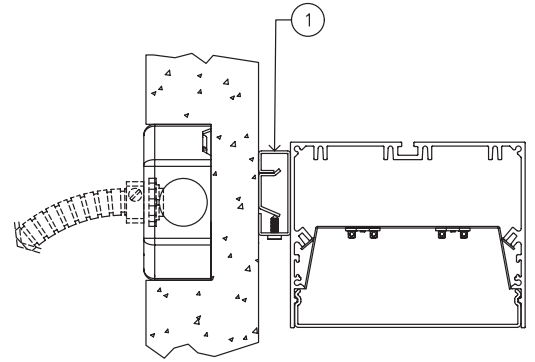

DATE

PROJECT

FIRM

TYPE

MOUNTING OPTIONS

AC - Air Craft Cable (50")

- 1 - 5" Round Canopy (Standard White Finish)
- 2 - Canopy Retainer
- 3 - SJT Cord (Standard White)
- 4 - Air Craft Cable
- 5 - Gripper

SM - Surface Mount

- 1 - Threaded Rod (not supplied)

WM - Wall Mount

- 1 - 0.75" Wall Mount Bracket

CORNERS & PATTERNS

Available with illuminated corners, angles, and custom patterns. **Must consult factory for custom corners and patterns.**