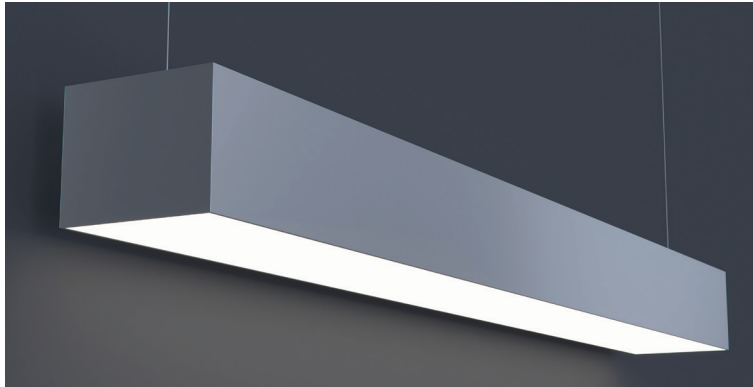

DATE	PROJECT	FIRM	TYPE
------	---------	------	------

Linear luminaire with 6" aperture. For use in indoor applications where an LED luminaire providing continuous light is required. Suspended, surface or wall mount installation. For custom mounting consult factory.

APPLICATIONS Offices, Lobbies, Retail Stores, Classrooms, Reception Areas & Corridors

CONSTRUCTION Extruded Aluminum Housing, Steel End Caps, Formed Steel Gear Tray

OPTICS Extruded High Transmission Satin Acrylic Lens With No LED Imaging