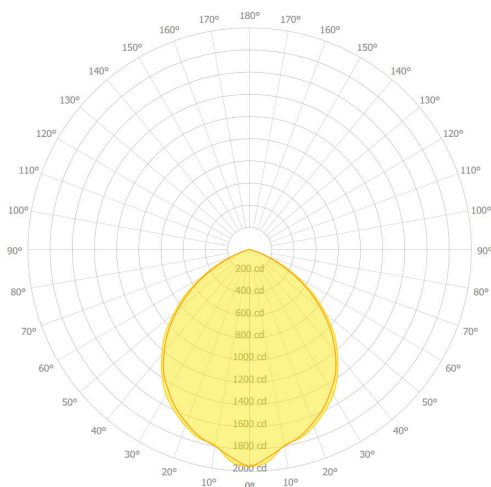

EXTRUSION DIMENSIONS

LED SYSTEM INFORMATION

	Nominal System Watts	Nominal Delivered Lumens	Nominal Efficacy
Standard (LTG1)	10 W/ft	845 Lm/ft	85 Lm/W
Low (LTG2)	6.75 W/ft	585 Lm/ft	87 Lm/W
High (LTG3)	12 W/ft	1,005 Lm/ft	83 Lm/W

NOTE: Straight-Cut is standard configuration, Mitered Angle is optional and must be specified.

DATE

PROJECT

FIRM

TYPE

PHOTOMETRICS

LS6 LED 4FT LTG1 3500K
 DELIVERED LUMENS: 3,379Lm
 TOTAL WATTS: 40W
 EFFICACY: 85 Lumens/Watt

ZONAL LUMEN SUMMARY

ZONE	LUMENS	% LAMP	% FIXTURE
0.00 - 30.00	1185.31	27.16	35.08
0.00 - 40.00	1898.88	43.50	56.20
0.00 - 60.00	3083.47	70.64	91.25
0.00 - 90.00	3379.04	77.42	100.00
90.00 - 120.00	0.23	0.01	0.01
90.00 - 150.00	0.23	0.01	0.01
90.00 - 180.00	0.23	0.01	0.01
0.00 - 180.00	3379.04	77.42	100.00

LS6 LED 4FT LTG2 3500K
 DELIVERED LUMENS: 2,343Lm
 TOTAL WATTS: 27W
 EFFICACY: 87 Lumens/Watt

ZONAL LUMEN SUMMARY

ZONE	LUMENS	% LAMP	% FIXTURE
0.00 - 30.00	823.13	27.19	35.13
0.00 - 40.00	1317.75	43.54	56.24
0.00 - 60.00	2138.21	70.64	91.25
0.00 - 90.00	2343.13	77.41	100.00
90.00 - 120.00	0.15	0.00	0.01
90.00 - 150.00	0.15	0.00	0.01
90.00 - 180.00	0.15	0.00	0.01
0.00 - 180.00	2343.13	77.41	100.00