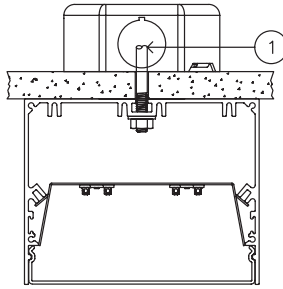

DATE

PROJECT

FIRM

TYPE

MOUNTING OPTIONS

AC - Air Craft Cable (50")

- 1 - 5" Round Canopy (Standard White Finish)
- 2 - Canopy Retainer
- 3 - SJT Cord (Standard White)
- 4 - Air Craft Cable
- 5 - Gripper

SM - Surface Mount

- 1 - Threaded Rod (not supplied)

WM - Wall Mount

- 1 - 0.75" Wall Mount Bracket

CORNERS & PATTERNS

Available with illuminated corners, angles, and custom patterns. **Must consult factory for custom corners and patterns.**