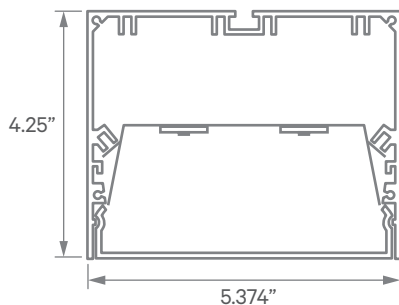

EXTRUSION DIMENSIONS

LED SYSTEM INFORMATION

	Nominal System Watts	Nominal Delivered Lumens	Nominal Efficacy
Standard (LTG1)	10 W/ft	845 Lm/ft	85 Lm/W
Low (LTG2)	6.75 W/ft	585 Lm/ft	87 Lm/W
High (LTG3)	12 W/ft	1,005 Lm/ft	83 Lm/W