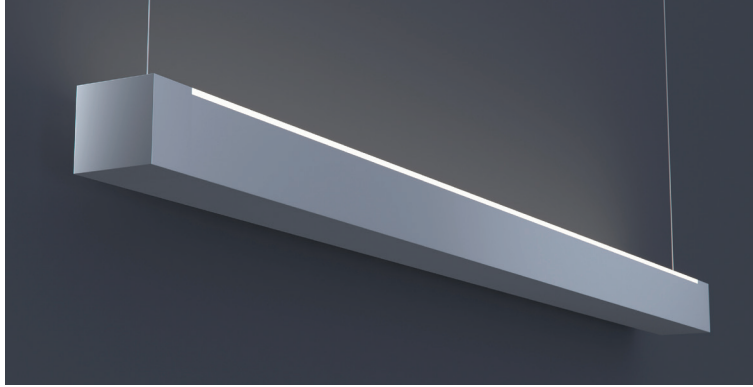

DATE	PROJECT	FIRM	TYPE
------	---------	------	------

Narrow, linear luminaire with all uplight. For use in indoor applications where an LED luminaire with small profile providing continuous light is required. Suspended or wall mount installation. Patterns and corners available.

APPLICATIONS Offices, Lobbies, Retail Stores, Classrooms, Reception Areas & Corridors

CONSTRUCTION Extruded Aluminum Housing, Steel End Caps, Formed Steel Gear Tray | **OPTICS** Extruded High Transmission Satin Acrylic Lens. Additional Optics Available