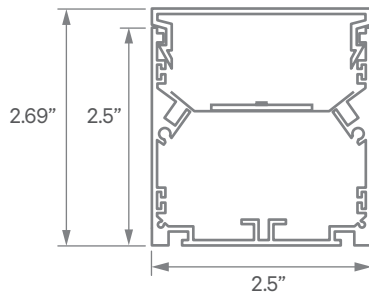

EXTRUSION DIMENSIONS

LED SYSTEM INFORMATION

	Nominal System Watts	Nominal Delivered Lumens	Nominal Efficacy
Standard (LTG1)	7.25 W/ft	690 Lm/ft	95 Lm/W
Low (LTG2)	5 W/ft	475 Lm/ft	95 Lm/W
High (LTG3)	8.75 W/ft	790 Lm/ft	90 Lm/W