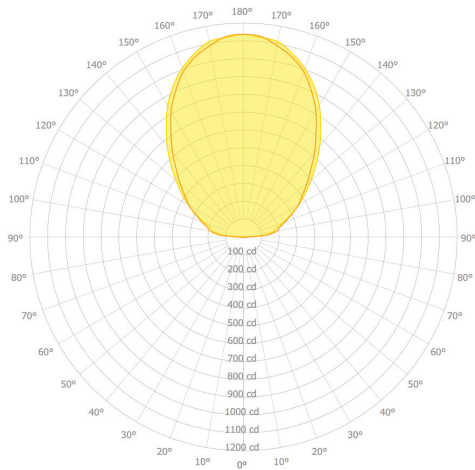

EXTRUSION DIMENSIONS

LED SYSTEM INFORMATION

	Nominal System Watts	Nominal Delivered Lumens	Nominal Efficacy
Standard (LTG1)	7.25 W/ft	690 Lm/ft	95 Lm/W
Low (LTG2)	5 W/ft	475 Lm/ft	95 Lm/W
High (LTG3)	8.75 W/ft	790 Lm/ft	90 Lm/W

Custom Angles

Custom Patterns

LENS CUT OPTIONS

Straight-cut

Mitered Angle

NOTE: Straight-Cut is standard configuration, Mitered Angle is optional and must be specified.

DATE

PROJECT

FIRM

TYPE

PHOTOMETRICS

LS2 LED UP 4FT LTG1 3500K
 DELIVERED LUMENS: 2,759Lm
 TOTAL WATTS: 29W
 EFFICACY: 95 Lumens/Watt

ZONAL LUMEN SUMMARY

ZONE	LUMENS	% LAMP	% FIXTURE
0.00 - 30.00	0.02	0.00	0.00
0.00 - 40.00	0.43	0.01	0.02
0.00 - 60.00	5.15	0.14	0.19
0.00 - 90.00	32.74	0.86	1.19
90.00 - 120.00	642.35	16.91	23.27
90.00 - 150.00	1897.73	49.96	68.76
90.00 - 180.00	2727.15	71.80	98.81
0.00 - 180.00	2759.89	72.66	100.00