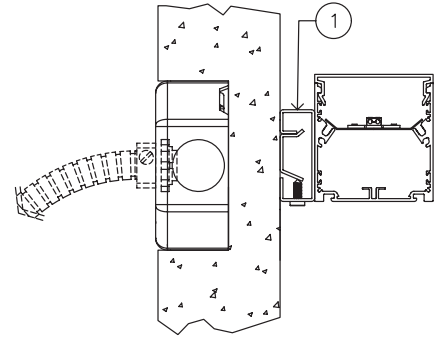

Based on a 3500K luminaire using one driver. Please consult factory for custom lumen outputs & wattage.

ORDERING

1	2	3	4	5	6	7	8	9	10	11
---	---	---	---	---	---	---	---	---	----	----

1 - FIXTURE ID LS2 LED UP	2 - LENGTH 2 - 2 ft 4 - 4 ft 8 - 8 ft x'-x" - Custom (specify length) **Patterns available, consult factory	3 - COLOR TEMP 27 - 2700K/90 CRI 30 - 3000K/90 CRI 35 - 3500K/90 CRI 40 - 4000K/90 CRI 50 - 5000K/90 CRI TW* - Tunable White RGBW* - RGB + 3000K *Must use DMX Driver (Remote)	4 - LED SYSTEM LTG1 - Standard LTG2 - Low LTG3 - High C - Custom Output (ie-C550Lm/ft)	5 - VOLTAGE UNV - Universal (120/277V)	6 - DRIVER DB - Standard 10% Dimming (0-10V) DB1% - 1% Dimming (0-10V) DB.01% - .01% Dimming (0-10V) LTEA* - Lutron 2-wire 1% Dimming L3DA* - Lutron 3-wire 1% Dimming LDE1* - Lutron Digital EcoSystem LDE5* - 5 Series EcoSystem; 5% Dimming *Refer to 'Electrical' Information Above DMX - For Color Tuning and RGBW
7 - FINISH W - White (Standard) BLK - Black CC - Custom Color (provide RAL#)	8 - MOUNTING AC - Air Craft Cable (50") WM - Wall Mount	9 - CONTROL EIS - Integral Sensor by Enlighted WIS - Integral Sensor by Wattstopper	10 - OPTICS SD - Standard Diffuser FL - Flat Lens	11 - OPTIONS EM 120V - Emergency Pack EM 277V - Emergency Pack	

DATE

PROJECT

FIRM

TYPE

MOUNTING OPTIONS

AC - Air Craft Cable (50")

- 1 - 5" Round Canopy (Standard White Finish)
- 2 - Canopy Retainer
- 3 - SJT Cord (Standard White)
- 4 - Air Craft Cable
- 5 - Gripper

WM - Wall Mount

- 1 - 0.75" Wall Mount Bracket

CORNERS & PATTERNS

Available with illuminated corners, angles, and custom patterns. **Must consult factory for custom corners and patterns.**

Square Patterns

X Patterns

T Patterns