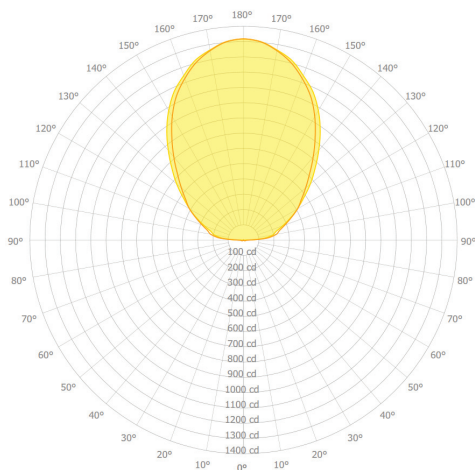

EXTRUSION DIMENSIONS

LED SYSTEM INFORMATION

	Nominal System Watts	Nominal Delivered Lumens	Nominal Efficacy
Standard (LTG1)	7.25 W/ft	690 Lm/ft	95 Lm/W
Low (LTG2)	5 W/ft	475 Lm/ft	95 Lm/W
High (LTG3)	8.75 W/ft	790 Lm/ft	90 Lm/W

FIRM

TYPE

PHOTOMETRICS

LS2 LED UP 4FT LTG1 3500K
 DELIVERED LUMENS: 2,759Lm
 TOTAL WATTS: 29W
 EFFICACY: 95 Lumens/Watt

ZONAL LUMEN SUMMARY

ZONE	LUMENS	% LAMP	% FIXTURE
0.00 - 30.00	0.02	0.00	0.00
0.00 - 40.00	0.43	0.01	0.02
0.00 - 60.00	5.15	0.14	0.19
0.00 - 90.00	32.74	0.86	1.19
90.00 - 120.00	642.35	16.91	23.27
90.00 - 150.00	1897.73	49.96	68.76
90.00 - 180.00	2727.15	71.80	98.81
0.00 - 180.00	2759.89	72.66	100.00

LS2 LED UP 4FT LTG2 3500K
 DELIVERED LUMENS: 1,898Lm
 TOTAL WATTS: 20W
 EFFICACY: 95 Lumens/Watt

ZONAL LUMEN SUMMARY

ZONE	LUMENS	% LAMP	% FIXTURE
0.00 - 30.00	0.02	0.00	0.00
0.00 - 40.00	0.29	0.01	0.02
0.00 - 60.00	3.54	0.14	0.19
0.00 - 90.00	22.60	0.87	1.19
90.00 - 120.00	442.26	16.93	23.30
90.00 - 150.00	1305.34	49.97	68.76
90.00 - 180.00	1875.78	71.81	98.81
0.00 - 180.00	1898.38	72.68	100.00