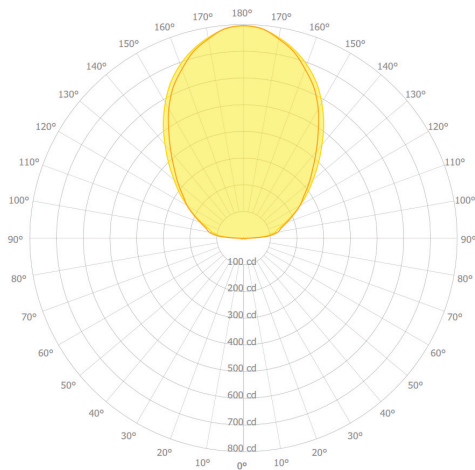

EXTRUSION DIMENSIONS

LED SYSTEM INFORMATION

	Nominal System Watts	Nominal Delivered Lumens	Nominal Efficacy
Standard (LTG1)	7.25 W/ft	690 Lm/ft	95 Lm/W
Low (LTG2)	5 W/ft	475 Lm/ft	95 Lm/W
High (LTG3)	8.75 W/ft	790 Lm/ft	90 Lm/W

Custom Angles

Custom Patterns

LENS CUT OPTIONS

Straight-cut

Mitered Angle

NOTE: Straight-Cut is standard configuration, Mitered Angle is optional and must be specified.

DATE

PROJECT

FIRM

TYPE

PHOTOMETRICS

LS2 LED UP 4FT LTG1 3500K
 DELIVERED LUMENS: 2,759Lm
 TOTAL WATTS: 29W
 EFFICACY: 95 Lumens/Watt

ZONAL LUMEN SUMMARY

ZONE	LUMENS	% LAMP	% FIXTURE
0.00 - 30.00	0.02	0.00	0.00
0.00 - 40.00	0.43	0.01	0.02
0.00 - 60.00	5.15	0.14	0.19
0.00 - 90.00	32.74	0.86	1.19
90.00 - 120.00	642.35	16.91	23.27
90.00 - 150.00	1897.73	49.96	68.76
90.00 - 180.00	2727.15	71.80	98.81
0.00 - 180.00	2759.89	72.66	100.00

LS2 LED UP 4FT LTG2 3500K
 DELIVERED LUMENS: 1,898Lm
 TOTAL WATTS: 20W
 EFFICACY: 95 Lumens/Watt

ZONAL LUMEN SUMMARY

ZONE	LUMENS	% LAMP	% FIXTURE
0.00 - 30.00	0.02	0.00	0.00
0.00 - 40.00	0.29	0.01	0.02
0.00 - 60.00	3.54	0.14	0.19
0.00 - 90.00	22.60	0.87	1.19
90.00 - 120.00	442.26	16.93	23.30
90.00 - 150.00	1305.34	49.97	68.76
90.00 - 180.00	1875.78	71.81	98.81
0.00 - 180.00	1898.38	72.68	100.00