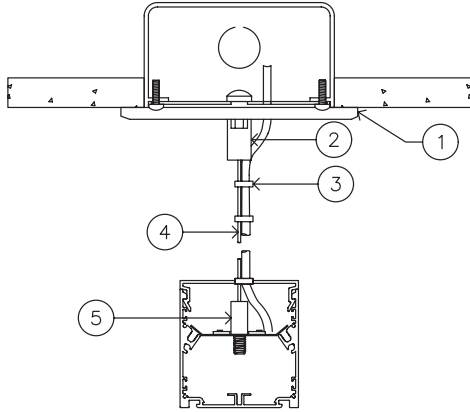

Based on a 3500K luminaire using one driver. Please consult factory for custom lumen outputs & wattage.

ORDERING

1	2	3	4	5	6	7	8	9	10	11
---	---	---	---	---	---	---	---	---	----	----

1 - FIXTURE ID LS2 LED UP	2 - LENGTH 2 - 2 ft 4 - 4 ft 8 - 8 ft x'-x" - Custom (specify length) **Patterns available, consult factory	3 - COLOR TEMP 27 - 2700K/90 CRI 30 - 3000K/90 CRI 35 - 3500K/90 CRI 40 - 4000K/90 CRI 50 - 5000K/90 CRI TW* - Tunable White RGBW* - RGB + 3000K *Must use DMX Driver (Remote)	4 - LED SYSTEM LTG1 - Standard LTG2 - Low LTG3 - High C - Custom Output (ie-C550Lm/ft)	5 - VOLTAGE UNV - Universal (120/277V)	6 - DRIVER DB - Standard 10% Dimming (0-10V) DB1% - 1% Dimming (0-10V) DB.01% - .01% Dimming (0-10V) LTEA* - Lutron 2-wire 1% Dimming L3DA* - Lutron 3-wire 1% Dimming LDE1* - Lutron Digital EcoSystem LDE5* - 5 Series EcoSystem; 5% Dimming *Refer to 'Electrical' Information Above DMX - For Color Tuning and RGBW
7 - FINISH W - White (Standard) BLK - Black CC - Custom Color (provide RAL#)	8 - MOUNTING AC - Air Craft Cable (50") WM - Wall Mount	9 - CONTROL EIS - Integral Sensor by Enlighted WIS - Integral Sensor by Wattstopper	10 - OPTICS SD - Standard Diffuser FL - Flat Lens	11 - OPTIONS EM 120V - Emergency Pack EM 277V - Emergency Pack	

DATE

PROJECT

FIRM

TYPE

MOUNTING OPTIONS

AC - Air Craft Cable (50")

- 1 - 5" Round Canopy (Standard White Finish)
- 2 - Canopy Retainer
- 3 - SJT Cord (Standard White)
- 4 - Air Craft Cable
- 5 - Gripper

WM - Wall Mount

- 1 - 0.75" Wall Mount Bracket

CORNERS & PATTERNS

Available with illuminated corners, angles, and custom patterns. **Must consult factory for custom corners and patterns.**

Square Patterns

X Patterns

T Patterns