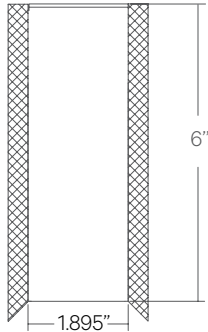

EXTRUSION DIMENSIONS

ORDERING

1 - FIXTURE ID	2 - LENGTH	3 - FINISH (Baffle)	4 - MOUNTING
NL - STFU	2 - 2 ft 4 - 4 ft 8 - 8 ft x'-x" - Custom (specify length)	01 - Cream 04 - Light Gray 06 - Charcoal 07 - Black 48 - Light Brown	ACC - Air Craft Cable To Canopy ACU - Air Craft Cable To Unistrut Channel