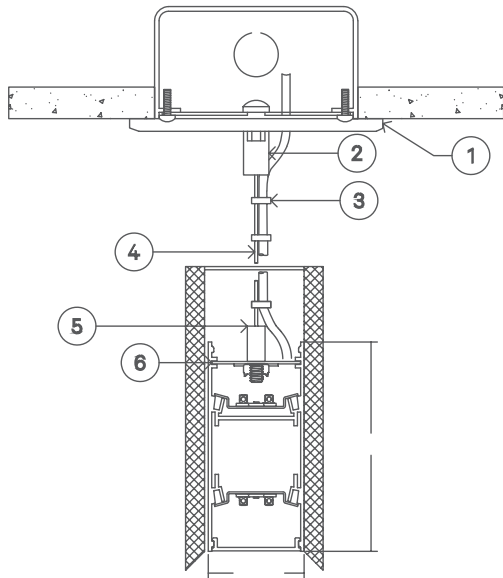

EXTRUSION DIMENSIONS

ORDERING

1 - FIXTURE ID	2 - LENGTH	3 - FINISH (Baffle)	4 - MOUNTING
NL - STFU	2 - 2 ft 4 - 4 ft 8 - 8 ft x'-x" - Custom (specify length)	01 - Cream 04 - Light Gray 06 - Charcoal 07 - Black 48 - Light Brown	ACC - Air Craft Cable To Canopy ACU - Air Craft Cable To Unistrut Channel

BAFFLE/FELT COLORS:

MOUNTING OPTIONS

ACC - Air Craft Cable Mounting (50") to Canopy

- 1 - 5" Round Canopy (Standard White Finish)
- 2 - Canopy Retainer
- 3 - SJT Cord (Standard White)
- 4 - Air Craft Cable
- 5 - Gripper
- 6 - Hanging Bracket

ACU - Air Craft Cable Mounting (50") to Unistrut Channel

- 1 - Unistrut Channel
- 2 - Stud Nut
- 3 - Cable Retainer
- 4 - SJT Cord (Standard White)
- 5 - Air Craft Cable
- 6 - Gripper
- 7 - Hanging Bracket