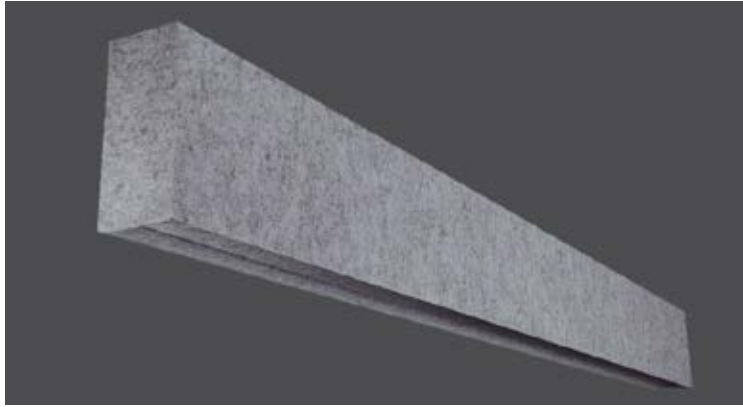

DATE	PROJECT	FIRM	TYPE