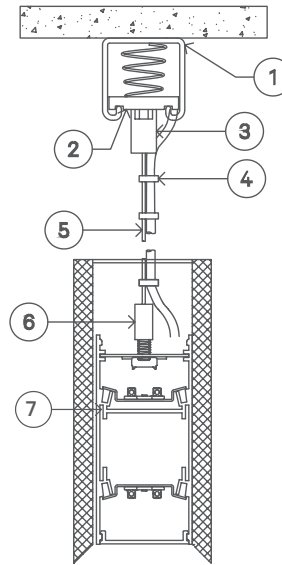

EXTRUSION DIMENSIONS

ORDERING

1 - FIXTURE ID	2 - LENGTH	3 - FINISH (Baffle)	4 - MOUNTING
NL - STFU	2 - 2 ft 4 - 4 ft 8 - 8 ft x'-x" - Custom (specify length)	01 - Cream 04 - Light Gray 06 - Charcoal 07 - Black 48 - Light Brown	ACC - Air Craft Cable To Canopy ACU - Air Craft Cable To Unistrut Channel

BAFFLE/FELT COLORS:

MOUNTING OPTIONS

ACC - Air Craft Cable Mounting (50") to Canopy

- 1 - 5" Round Canopy (Standard White Finish)
- 2 - Canopy Retainer
- 3 - SJT Cord (Standard White)
- 4 - Air Craft Cable
- 5 - Gripper
- 6 - Hanging Bracket

ACU - Air Craft Cable Mounting (50") to Unistrut Channel

- 1 - Unistrut Channel
- 2 - Stud Nut
- 3 - Cable Retainer
- 4 - SJT Cord (Standard White)
- 5 - Air Craft Cable
- 6 - Gripper
- 7 - Hanging Bracket