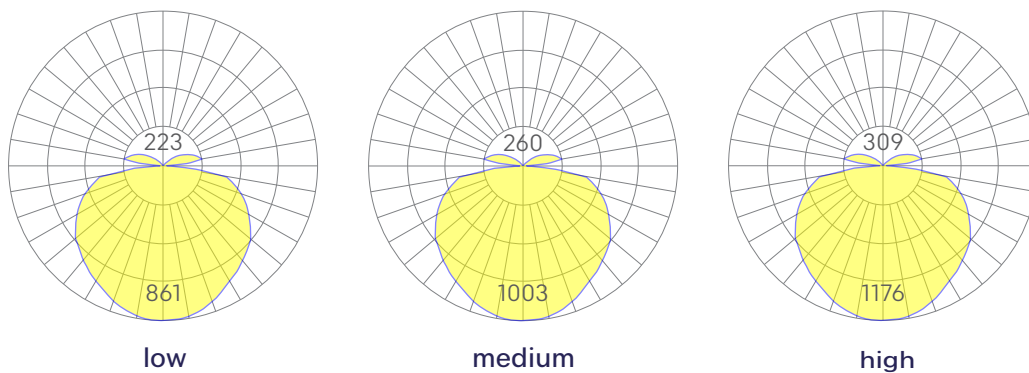

Optics

Representative distribution and peak candela. For other options see order information or IES files [here](#).