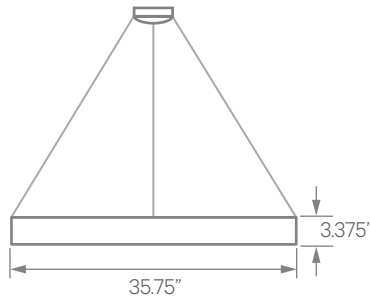

EXTRUSION DIMENSIONS

LED SYSTEM INFORMATION

	Nominal System Watts	Nominal Delivered Lumens	Nominal Efficacy
Standard (LTG1)	36 W	3,477 lm	96 LPW
Low (LTG2)	28 W	2,785 lm	99 LPW
High (LTG3)	45 W	4,216 lm	93 LPW